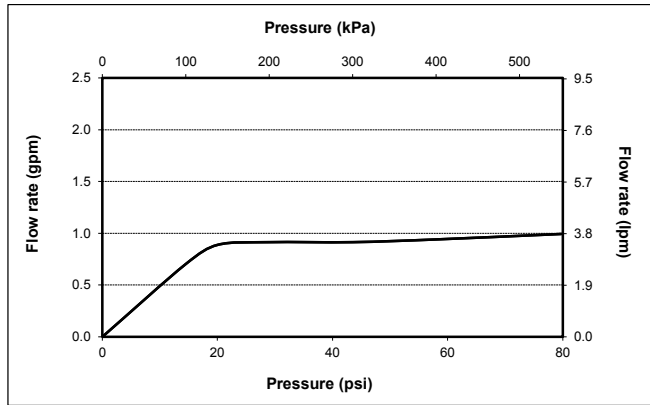

Soirée® Single-handle Lavatory High-Efficiency Faucet, 1.2 gpm

FEATURES

- WaterSense certified low-flow 1.2 gpm (4.5 lpm) faucet
- Lever handle
- Solid brass construction
- Ceramic disk mixing cartridge
- Metal pop-up waste assembly

PRODUCT SPECIFICATION

The single-handle lavatory faucet shall have a maximum flow rate of 1.2 gpm (4.5 lpm). Product shall have lever handle. Product shall have a low-lead brass construction. Product shall have a ceramic disk mixing cartridge. Product shall include metal pop-up drain assembly. Product shall be TOTO Model TL960SD12#_____.

TL960SD12

Soirée® Single-handle Lavatory High-Efficiency Faucet, 1.2 gpm

SPECIFICATIONS

Warranty	Lifetime Limited Warranty (Residential Use) One Year (Commercial Use)
Material	Brass
Maximum Flow Rate	1.2 GPM (4.5 LPM)
Shipping Weight	6.0 lbs.
Shipping Dimensions	20-1/2" L x 9-3/4" W x 3-1/2" H