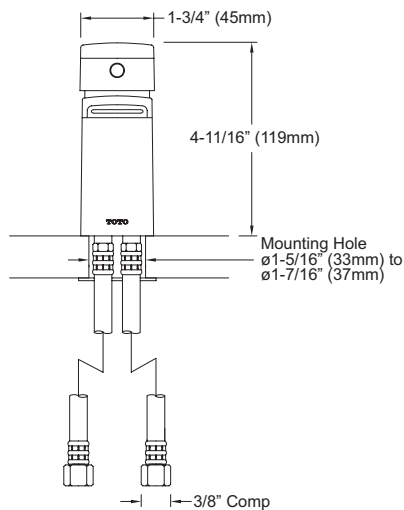

PRODUCT SPECIFICATION

The single-handle lavatory faucet shall have a maximum flow rate of 1.2 gpm (4.5 lpm). Product shall have lever handle. Product shall have a low-lead brass construction. Product shall have a ceramic disk mixing cartridge. Product shall include metal pop-up drain assembly. Product shall be TOTO Model TL960SD12#_____.

TL960SD12

Soirée® Single-handle Lavatory High-Efficiency Faucet, 1.2 gpm

SPECIFICATIONS

Warranty	Lifetime Limited Warranty (Residential Use) One Year (Commercial Use)
Material	Brass
Maximum Flow Rate	1.2 GPM (4.5 LPM)
Shipping Weight	6.0 lbs.
Shipping Dimensions	20-1/2" L x 9-3/4" W x 3-1/2" H