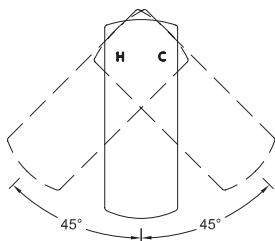

COLORS/FINISHES

- #CP Polished Chrome
- #BN Brushed Nickel

OPTIONAL ACCESSORIES

- THP3158#CP - 4" Cover Plate
- 71244T8CC - 8" Cover Plate

CODES/STANDARDS

- Complies with federal and state lead-free legislation
- Meets or exceeds ASME A112.18.1/CSA B125.1, NSF 61-9, NSF 372
- Certifications: IAPMO(cUPC), EPA WaterSense, California Energy Commission (CEC), State of Massachusetts and others
- Code Compliance: UPC, IPC, NSPC, NPC Canada, California Green Building Code, City of Los Angeles Water Efficiency Ordinance, City of New York and others
- ADA compliant
- Complies with CA Prop 65 warning requirements

PRODUCT SPECIFICATION

The single-handle lavatory faucet shall have a maximum flow rate of 1.2 gpm (4.5 lpm). Product shall have lever handle. Product shall have a low-lead brass construction. Product shall have a ceramic disk mixing cartridge. Product shall include metal pop-up drain assembly. Product shall be TOTO Model TL960SD12#_____.

TL960SD12

Soirée® Single-handle Lavatory High-Efficiency Faucet, 1.2 gpm

SPECIFICATIONS

Warranty	Lifetime Limited Warranty (Residential Use) One Year (Commercial Use)
Material	Brass
Maximum Flow Rate	1.2 GPM (4.5 LPM)
Shipping Weight	6.0 lbs.
Shipping Dimensions	20-1/2" L x 9-3/4" W x 3-1/2" H