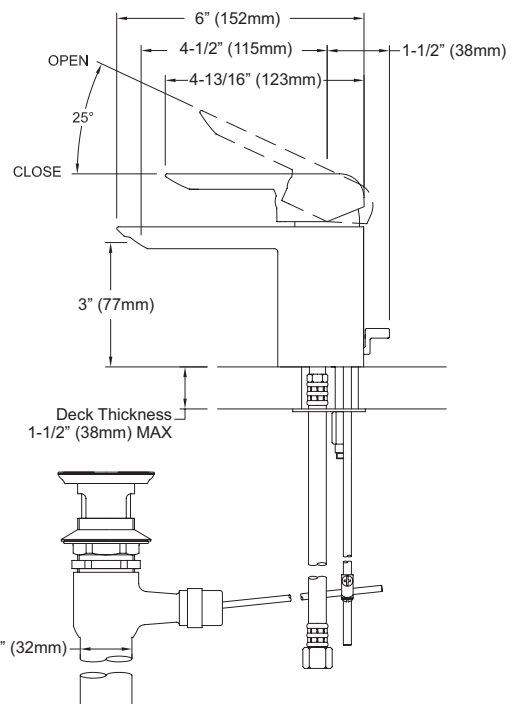

COLORS/FINISHES

- #CP Polished Chrome
- #BN Brushed Nickel

OPTIONAL ACCESSORIES

- THP3158#CP - 4" Cover Plate
- 71244T8CC - 8" Cover Plate

CODES/STANDARDS

- Complies with federal and state lead-free legislation
- Meets or exceeds ASME A112.18.1/CSA B125.1, NSF 61-9, NSF 372
- Certifications: IAPMO(cUPC), EPA WaterSense, California Energy Commission (CEC), State of Massachusetts and others
- Code Compliance: UPC, IPC, NSPC, NPC Canada, California Green Building Code, City of Los Angeles Water Efficiency Ordinance, City of New York and others
- ADA compliant
- Complies with CA Prop 65 warning requirements

PRODUCT SPECIFICATION

The single-handle lavatory faucet shall have a maximum flow rate of 1.2 gpm (4.5 lpm). Product shall have lever handle. Product shall have a low-lead brass construction. Product shall have a ceramic disk mixing cartridge. Product shall include metal pop-up drain assembly. Product shall be TOTO Model TL960SD12#_____.

TL960SD12

Soirée® Single-handle Lavatory High-Efficiency Faucet, 1.2 gpm

SPECIFICATIONS

Warranty	Lifetime Limited Warranty (Residential Use) One Year (Commercial Use)
Material	Brass
Maximum Flow Rate	1.2 GPM (4.5 LPM)
Shipping Weight	6.0 lbs.
Shipping Dimensions	20-1/2" L x 9-3/4" W x 3-1/2" H

TOTO®

These dimensions and specifications are subject to change without notice