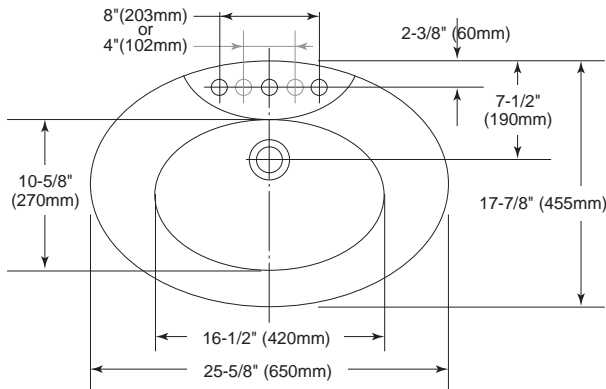

LT909

Pacifica® Self-Rimming Lavatory

SPECIFICATIONS

- Waste 1-1/4" O.D.
- Size 25-5/8" W x 17-3/4" D
- Basin 16-1/2" W x 10-5/8" D
- Warranty One Year Limited Warranty
- Material Vitreous china
- Shipping Weight 22 lbs.
- Shipping Dimensions 26-3/8" W x 18-3/4" D x 10" H

INSTALLATION NOTES

ADA Compliance Check