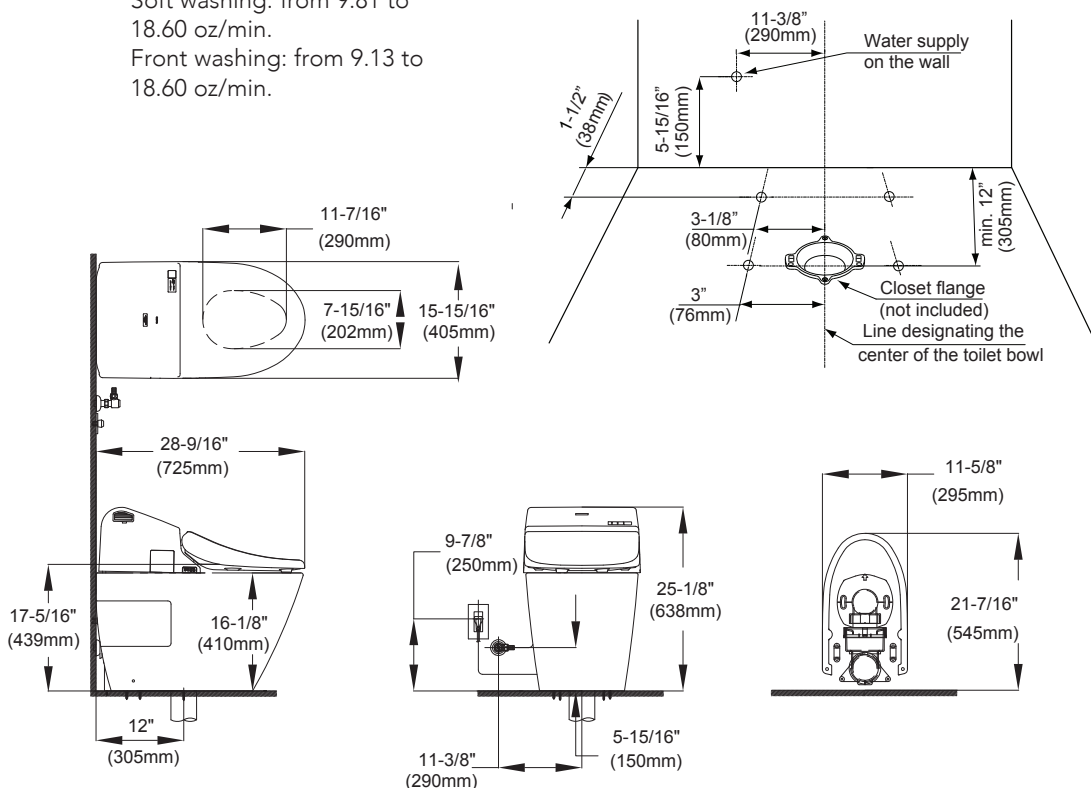

SPECIFICATIONS

Water Use:	1.28 Gpf/4.8 Lpf with alternate 0.9 Gpf/3.4 Lpf
Flush System:	3D Tornado Siphon Jet
Water Supply:	Min 7.25PSI(0.05MPa) Dynamic Max 108.5PSI (0.75MPa) static
Water Surface:	5-3/8" x 4-5/8"
Trap Diameter:	2" (51 mm)
Rough In:	12" rough in Warning: If there is a base board in the rest room, the center of the floor drain should be a minimum of 12" from the base board.
Trap Seal:	2-1/8" (54 mm)
Warranty:	One Year Limited
Material:	Bowl: Vitreous china Seat and cover: Plastic
Shipping Weight:	CT970CEMFG 90Lbs SN970M 22Lbs
Shipping Dimensions:	CT970CEMFG 29"x16"x17-1/8" SN970M 31-1/8"x17-3/4"x11-7/8"
Power Rating	120V AC, 60 Hz. 406W
Power Cord	Maximum length: 3.6ft (110 cm)
Water Feature	Adjustable Water Flow Rate Rear washing: from 9.81 to 20.29 oz/min. Soft washing: from 9.81 to 18.60 oz/min. Front washing: from 9.13 to 18.60 oz/min.

Drying Feature	Temperature of Washing Spray Minimum: 86° F/30° C Maximum: 104° F/40° C Water heater Capacity: 250W Water heater tank volume: 25.6 oz (0.78L) Safety Features: Temperature fuse, Bi-metal sensor (auto reset), and Float switch (prevent boil) Air Temperature: High: About 138°F/54°C Low: About 104°F/40°C Capacity of Air: 9.54 ft³/min Safety Feature: Temperature Fuse
Seat Warming Feature	Surface Temperature: Minimum: 82° F/28° C Maximum: 95° F/36° C Safety Feature: Thermal fuse
Ambient Temperature	Range: 33°F/1°C to 104°F/40°C

TOTO®

These dimensions and specifications are subject to change without notice