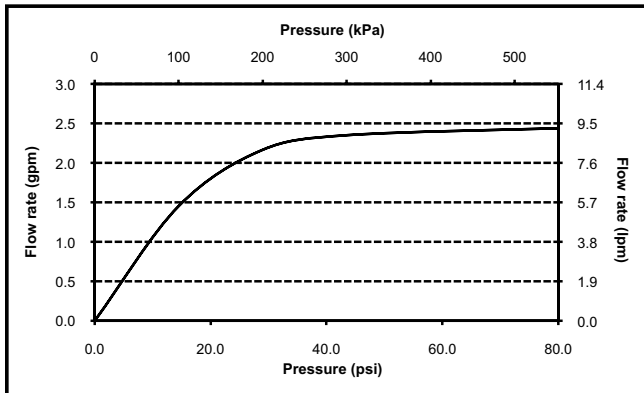

FEATURES

- Rubber nozzles to prevent limescale build up
- Showerarm included

COLORS/FINISHES

- #CP Polished Chrome
- #BN Brushed Nickel
- #PN Polished Nickel

CODES/STANDARDS

- Meets or exceeds ASME A112.18.1/CSA B125.1
- Certifications: IAPMO(cUPC), State of Massachusetts, City of Los Angeles, and others
- Code Compliance: UPC, IPC, NSPC, NPC Canada, and others

PRODUCT SPECIFICATION

The showerhead with arm shall feature single spray with full coverage. Showerhead shall have rubber nozzles to prevent limescale build up. Showerhead shall have a flow rate of 2.5 gallons per minute. Showerhead shall be TOTO Model TS960AR_____.

TS960AR

Soirée® Showerhead

SPECIFICATIONS

- Warranty Lifetime Limited Warranty (Residential Use)
One Year (Commercial Use)
- Material Brass
- Shipping Weight 11.0 lbs.
- Shipping Dimensions 14" L x 8-3/4" W x 5-1/2" H
- Maximum Flow Rate 2.5 gpm (9.5 lpm)