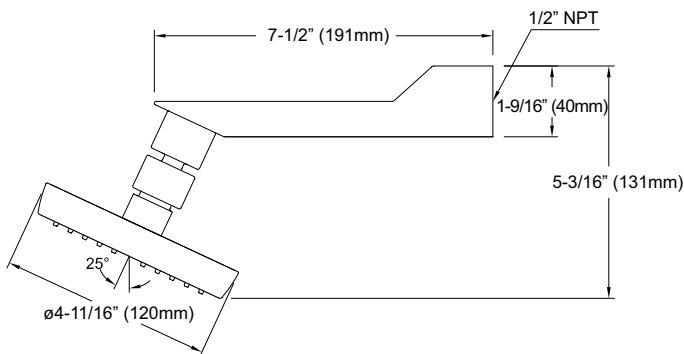

PRODUCT SPECIFICATION

The showerhead with arm shall feature single spray with full coverage. Showerhead shall have rubber nozzles to prevent limescale build up. Showerhead shall have a flow rate of 2.5 gallons per minute. Showerhead shall be TOTO Model TS960AR_____.

TS960AR

Soirée® Showerhead

SPECIFICATIONS

- Warranty Lifetime Limited Warranty (Residential Use)
One Year (Commercial Use)
- Material Brass
- Shipping Weight 11.0 lbs.
- Shipping Dimensions 14" L x 8-3/4" W x 5-1/2" H
- Maximum Flow Rate 2.5 gpm (9.5 lpm)

TOTO®

These dimensions and specifications are subject to change without notice