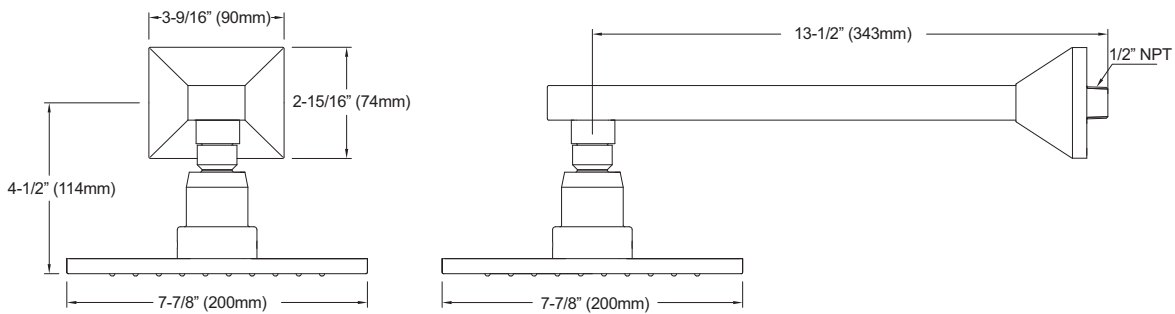

Lloyd® High-Efficiency Rain Showerhead 8" , 1.75 gpm

FEATURES

- 8" Square shower with swivel showerhead
- Rubble nozzle provides easy cleaning for calcium build up
- Showerarm included
- Water saving 1.75 gpm

PRODUCT SPECIFICATION

The showerhead with arm shall feature single spray with full coverage. Shower shall be 8" square with swivel showerhead and arm. Showerhead shall have rubber nozzles to prevent limescale build up. Showerhead shall have a flow rate of 1.75 gallons per minute. Showerhead shall be TOTO Model TS930A1L_____.

TS930A1L

Lloyd® High-Efficiency Rain Showerhead 8", 1.75 gpm

SPECIFICATIONS

- Warranty Lifetime Limited Warranty (Residential Use)
One Year (Commercial Use)
- Material Brass
- Shipping Weight 12.2 lbs.
- Shipping Dimensions 21-1/2" L x 14-1/2" W x 4" H
- Maximum Flow Rate 1.75 gpm (6.6 lpm)