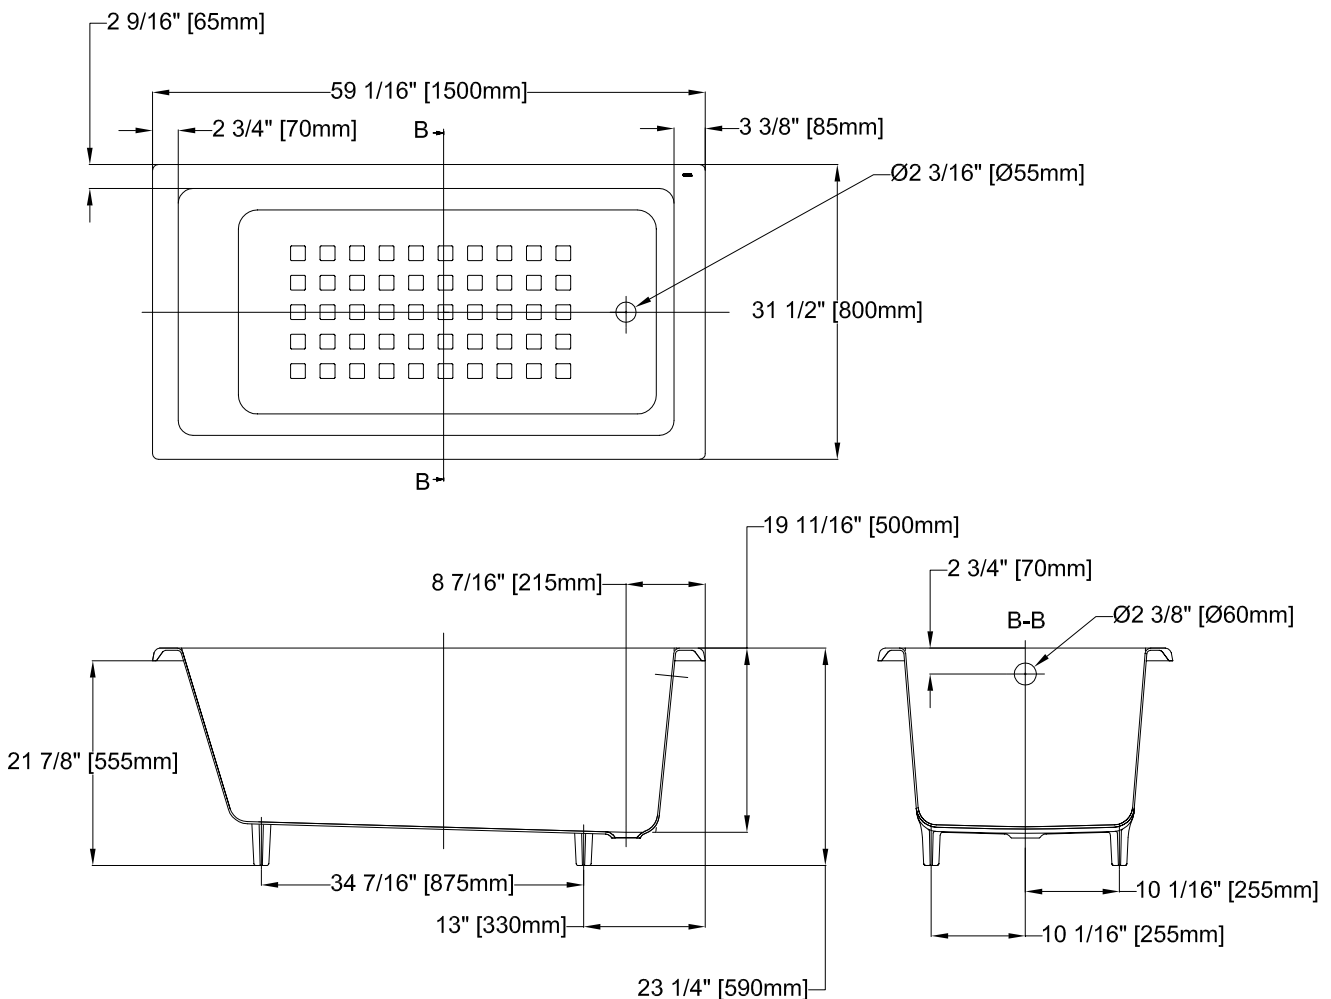

FBY1550P

Enameled Cast Iron Bathtub

SPECIFICATIONS

- Size 59-1/16" L x 31-1/2"W
- Depth 19-11/16"
- Water Depth 15-3/4" (400mm)
- Warranty Lifetime Limited Warranty
- Material Enameled Cast Iron
- Shipping Weight 346 lbs.
- Shipping Dimensions 63-3/8" L x 35-13/16" W x 28-5/16" H

INSTALLATION NOTES

A frame cutout guide is available for drop-in installation. A template is available for under mount installation.

Floor support under bath must provide a minimum of 80 lbs/square foot (391 kg/square meter) loading.

TOTO®

These dimensions and specifications are subject to change without notice