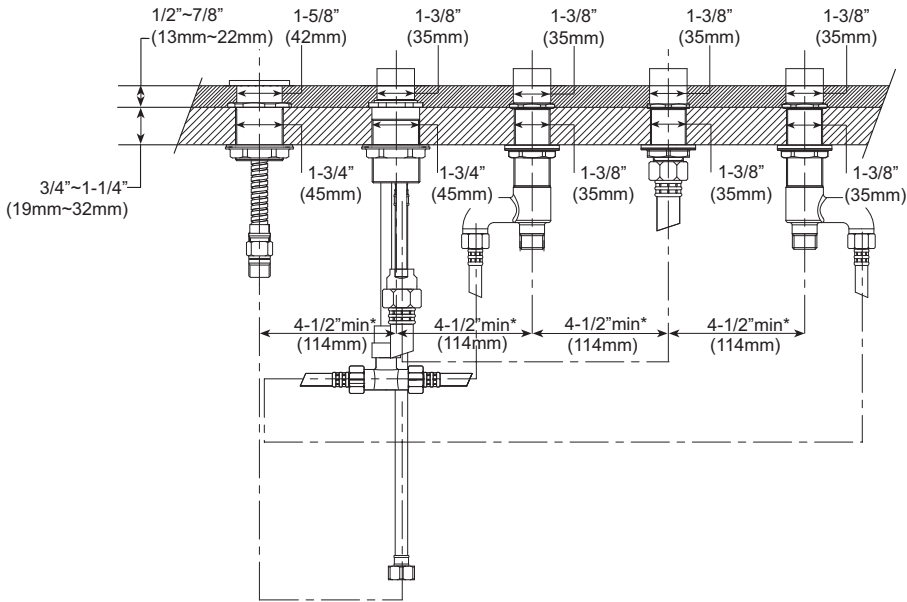

Guinevere® 5 Hole Deck Bath Valve with Lever Handles

FEATURES

- Corrosion resistant
- Ceramic disk valve cartridge
- Requires TB970S1#CP, sold separately

CODES/STANDARDS

- Meets or exceeds ASME A112.18.1/CSA B125.1
- Certifications: IAPMO(cUPC), State of Massachusetts, City of Los Angeles, and others
- Code Compliance: UPC, IPC, NSPC, NPC Canada, and others

PRODUCT SPECIFICATION

The 5 hole deck back valve with lever handles shall be corrosion resistant. Deck bath valve shall have ceramic disk valve cartridge. Deck bath valve shall be TOTO Model TB7FR.

TB7FR

Guinevere® 5 Hole Deck Bath Valve with Lever Handles

SPECIFICATIONS

- Warranty Lifetime Limited Warranty (Residential Use)
One Year (Commercial Use)
- Material Brass
- Shipping Weight 11.3 lbs.
- Shipping Dimensions 20-3/4" L x 9-3/4" W x 3-3/4" H

INSTALLATION NOTES

FAUCET TRIM REQUIRED:
Guinevere® 5 hole deck bath trim with cross handles, model TB970S1#CP sold separately.

IMPORTANT NOTE: This valve/trim can only be installed in a built-up deck. It cannot be installed on pre-finished deck or on tub rim.