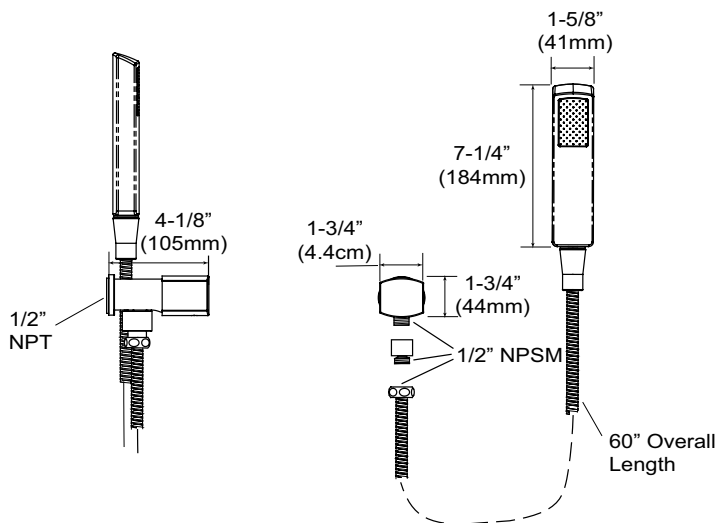

Soirée® Handshower Set (with slide bar)

FEATURES

- Handshower set with valve & slide bar
- Brass valve bodies

COLORS/FINISHES

- #CP Polished Chrome
- #BN Brushed Nickel
- #PN Polished Nickel

CODES/STANDARDS

- Meets or exceeds ASME A112.18.1/CSA B125.1
- Certifications: IAPMO(cUPC), State of Massachusetts and others
- Code Compliance: UPC, IPC, NSPC, NPC Canada, and others

PRODUCT SPECIFICATION

Handshower set shall include handshower, holder, slide bar and shower elbow. Handshower set shall also include hose and have a flow rate of 2.5 gallons per minute. Handshower set shall be TOTO Model TS960H_____.

TS960H

Soirée® Handshower Set (with slide bar)

SPECIFICATIONS

- Warranty Lifetime Limited Warranty (Residential Use)
One Year (Commercial Use)
- Shipping Weight 7.0 lbs.
- Shipping Dimensions 33-1/2" L x 10" W x 4-1/4" H
- Maximum Flow Rate 2.5 gpm (9.51 lpm)

TOTO®

These dimensions and specifications are subject to change without notice