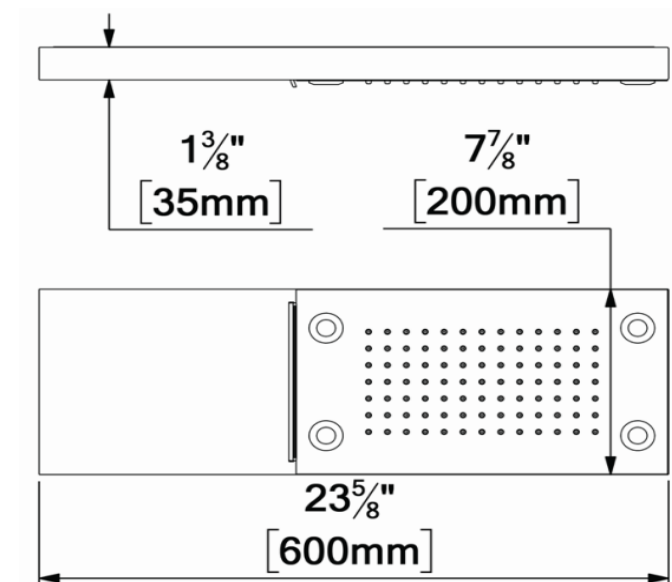

TENZO

FINE PLOMBERIE

WTS4L-CR

SPECIFICATION

- Shower head wall-mounted stainless steel
- Waterfall
- LED lights (4x) powered with turbine generator when the shower head is working (without electricity)
- Silicone anti-limestone nozzles
- Shower head flow rate: 9.5L/min, 2.5 gpm(us) @60psi
- Waterfall flow rate: 9.5L/min [2.5 gpm] @60psi
- Inlet ½in female
- Limited lifetime warranty
- 5 years warranty on lighting system

FINISHES AVAILABLE

- Refer to the catalog for available finishes

CERTIFICATION

- ASME 112.118.1 / CSA B125.1

For more information about the product or before proceeding to any installation please consult the guide.
Products covered by a limited lifetime warranty against all manufacturing defects.

SPÉCIFICATION

- Tête de douche murale en acier inoxydable
- Chute d'eau
- Lumières DEL (4x) alimentées avec turbine génératrice lors du fonctionnement de la tête de douche (sans électricité)
- Buses en silicone anti-calcaire
- Débit chute: 9.5L/min [2.5 gpm] @60psi
- Connexions femelles ½po
- Garantie à vie limitée
- Garantie de 5 ans sur le système de lumières

FINIS DISPONIBLE

Se référer au catalogue pour les finis disponible

CERTIFICATION

- ASME 112.118.1 / CSA B125.1

Pour plus d'information sur le produit ou avant de procéder à toute installation veuillez consulter le guide.
Produits couverts par une garantie à vie limitée contre tout défaut de fabrication.

The product may vary slightly from its dimension and appearance.

Les dimensions et l'aspect du produit peuvent varier légèrement de l'illustration