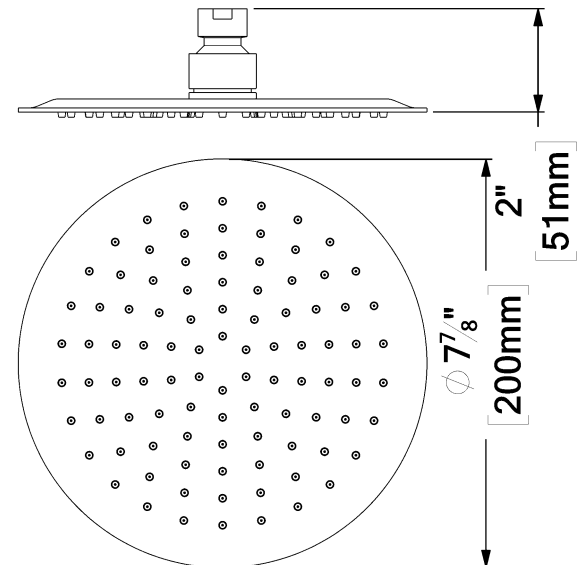

SSTS-08-R-XX

SPECIFICATION

- Shower head stainless steel
- AirBoost technology (30% more pressure)
- Dimensions: Dia. 20cm [8in]
- Thickness: 2mm
- 96 Anti-limestone silicone nozzle
- Inlet 1/2in female
- Flow rate: 7.6 L/min [2.0 gpm] @60psi
- Limited lifetime warranty

FINISHES AVAILABLE

- Refer to the catalog for available finishes

CERTIFICATION

- ASME 112.118.1 / CSA B125.1

For more information about the product or before proceeding to any installation please consult the guide.

Products covered by a limited lifetime warranty against all manufacturing defects.

SPÉCIFICATION

- Tête de douche en acier inoxydable
- Technologie d'injection d'air Air Boost (30% + de pression)
- Dimensions: Dia. 20cm [8po]
- Épaisseur: 2mm
- 96 buses en silicone anti-calcaire
- Débit: 7.6 L/min [2.0 gpm] @60psi
- Garantie à vie limitée

FINIS DISPONIBLE

Se référer au catalogue pour les finis disponible

CERTIFICATION

ASME 112.118.1 / CSA B125.1

Pour plus d'information sur le produit ou avant de procéder à toute installation veuillez consulter le guide.

Produits couverts par une garantie à vie limitée contre tout défaut de fabrication.

The product may vary slightly from its dimension and appearance.
Les dimensions et l'aspect du produit peuvent varier légèrement de l'illustration