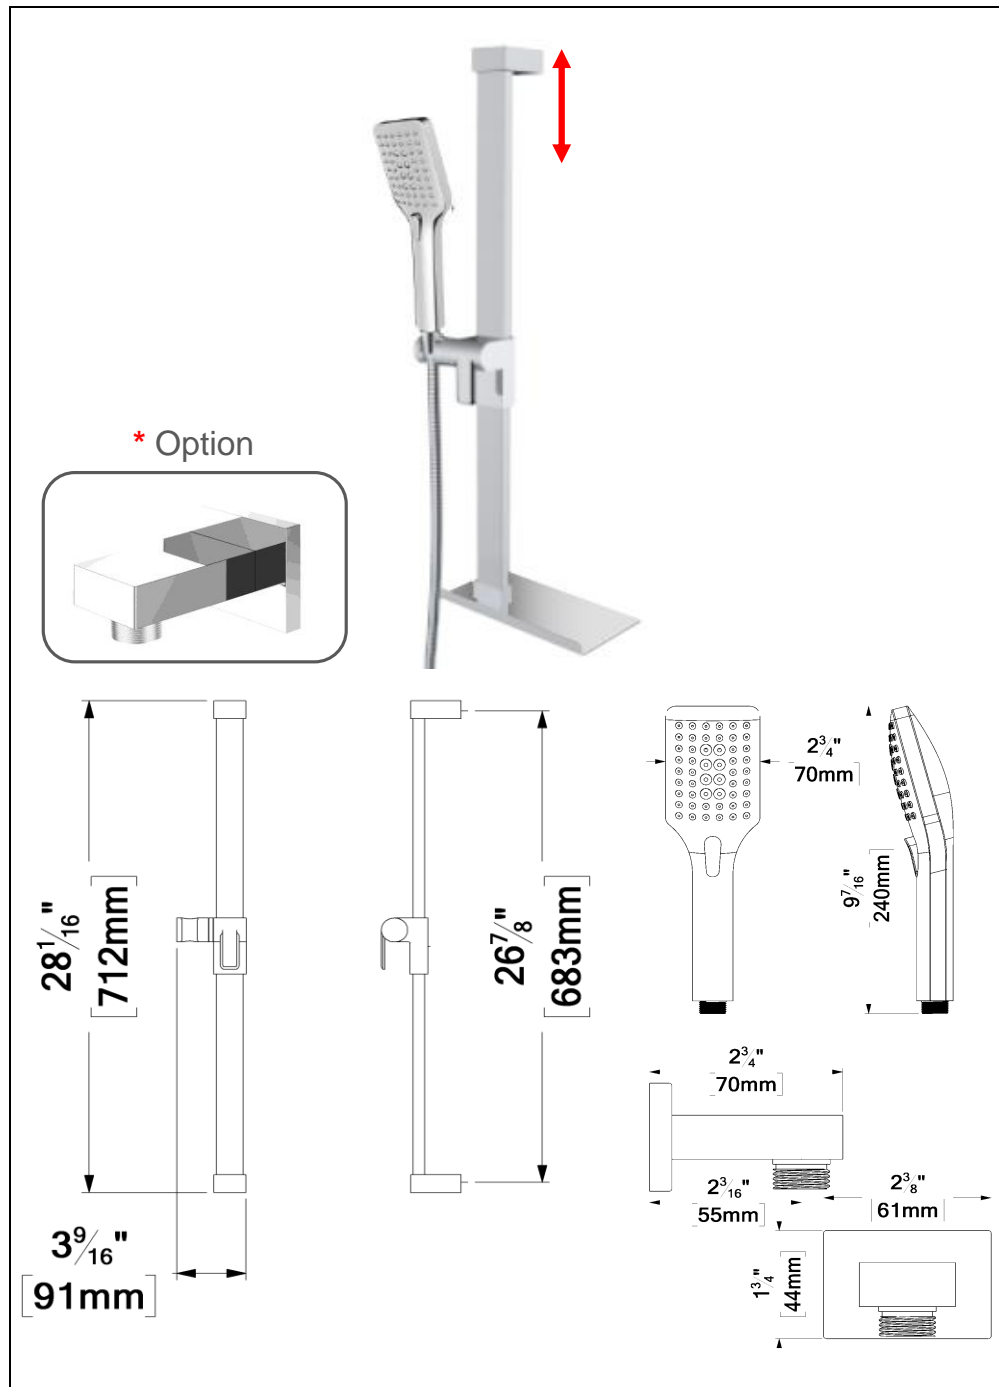

SSTS-08-S-XX

SPECIFICATION

- Shower head stainless steel
- AirBoost technology (30% more pressure)
- Dimensions: 20cm x 20cm [8x8in]
- Thickness: 2mm
- 81 Anti-limestone silicone nozzle
- Inlet 1/2in female
- Flow rate: 7.6 L/min [2.0 gpm] @60psi
- Limited lifetime warranty

SPÉCIFICATION

- Ensemble de rail de douche
- Encrage mural ajustable en hauteur
- La tablette peut être installée à gauche ou à droite
- Coude en option
- Garantie à vie limitée

KRDT-3412-XX	* KRDT-34124-XX	Description
RD-34-XX	RD-34-XX	Rail de douche
HS-212-XX	HS-212-XX	Douchette
SSHE-150-XX	SSHE-150-XX	Boyau
N/A	HC-304-XX	Coude (Option)

The product may vary slightly from its dimension and appearance.
Les dimensions et l'aspect du produit peuvent varier légèrement de l'illustration

BS-304-XX

SPECIFICATION

- Spout
- Made of solid brass
- Slip-fit installation
- Flow rate: 25L/min [6.6 gpm] @60psi
- Inlet ½in male NPT
- Limited lifetime warranty