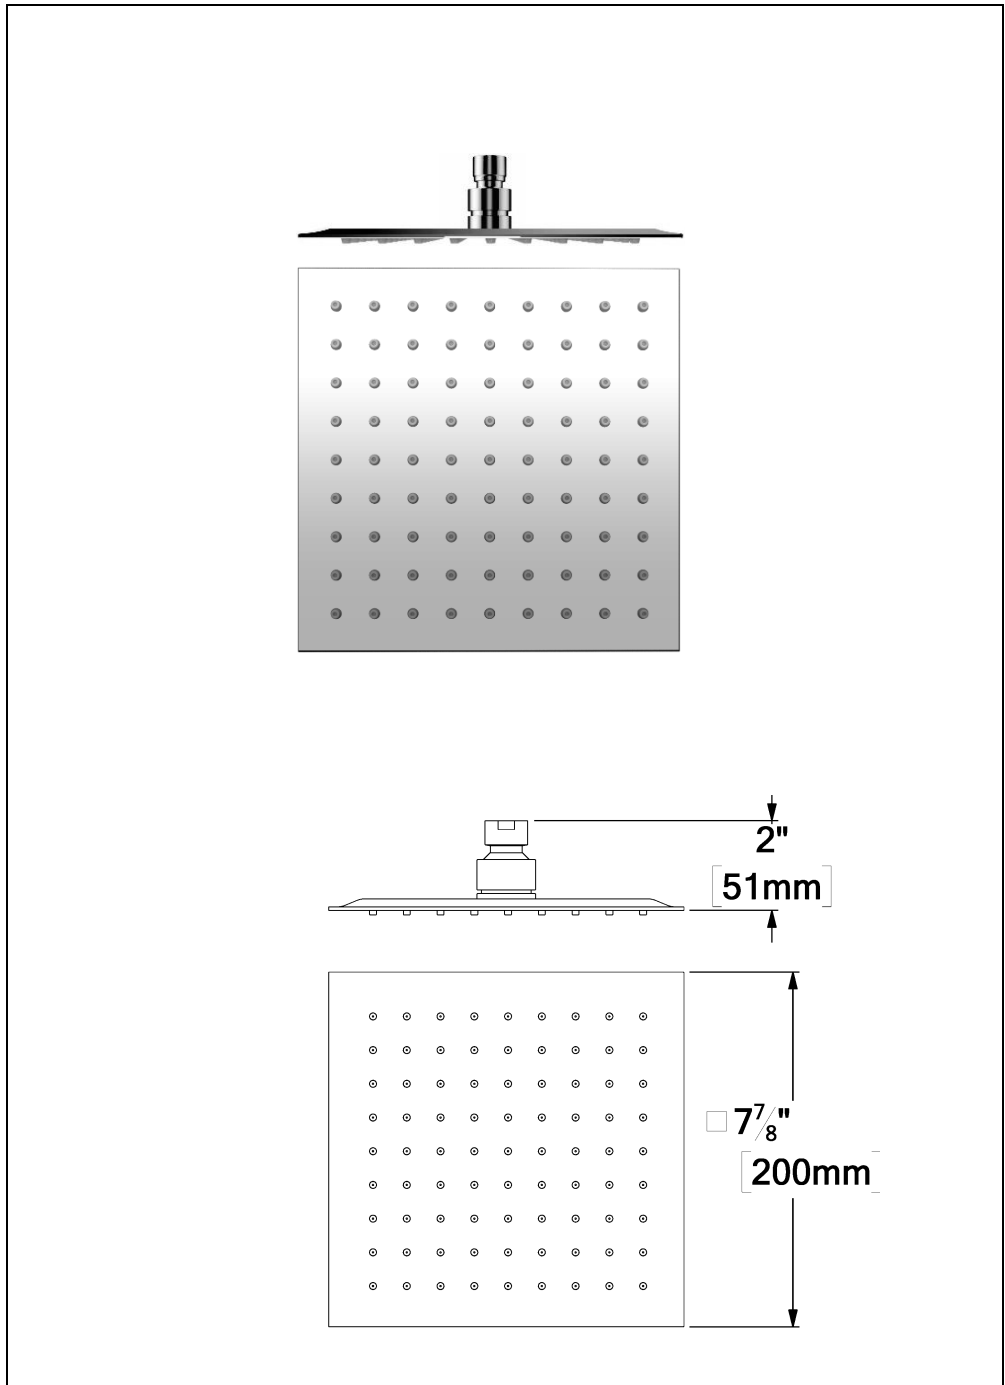

SSTS-08-S-XX

SPECIFICATION

- Shower head stainless steel
- AirBoost technology (30% more pressure)
- Dimensions: 20cm x 20cm [8x8in]
- Thickness: 2mm
- 81 Anti-limestone silicone nozzle
- Inlet 1/2in female
- Flow rate: 7.6 L/min [2.0 gpm] @60psi
- Limited lifetime warranty

SPÉCIFICATION

- Tête de douche en acier inoxydable
- Technologie d'injection d'air Air Boost (30% + de pression)
- Dimensions: 20cm x 20cm [8x8po]
- Épaisseur: 2mm
- 81 buses en silicone anti-calcaire
- Débit: 7.6 L/min [2.0 gpm] @60psi
- Garantie à vie limitée

The product may vary slightly from its dimension and appearance.
 Les dimensions et l'aspect du produit peuvent varier légèrement de l'illustration

SA-702-XX

SPECIFICATION

- Shower arm ceiling solid brass
- Inlet ½in male NPT
- Limited lifetime warranty