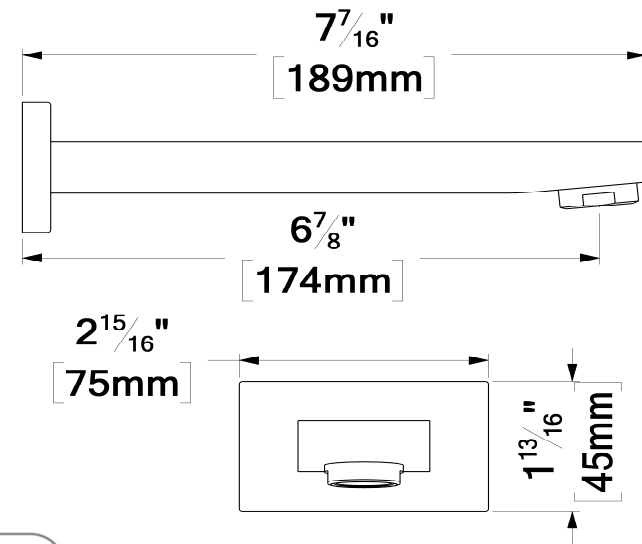

BS-304-XX

SPECIFICATION

- Spout
- Made of solid brass
- Slip-fit installation
- Flow rate: 25L/min [6.6 gpm] @60psi
- Inlet ½in male NPT
- Limited lifetime warranty

FINISHES AVAILABLE

- Refer to the catalog for available finishes

CERTIFICATION

- ASME 112.118.1 / CSA B125.1

For more information about the product or before proceeding to any installation please consult the guide.

Products covered by a limited lifetime warranty against all manufacturing defects.

SPÉCIFICATION

- Bec de bain
- Fabriqué en laiton massif
- Installation Slip-fit
- Débit: 25L/min [6.6 gpm] @60psi
- Connexion ½" mâle NPT

FINIS DISPONIBLE

Se référer au catalogue pour les finis disponible

CERTIFICATION

- ASME 112.118.1 / CSA B125.1

Pour plus d'information sur le produit ou avant de procéder à toute installation veuillez consulter le guide.

Produits couverts par une garantie à vie limitée contre tout défaut de fabrication.

The product may vary slightly from its dimension and appearance.
Les dimensions et l'aspect du produit peuvent varier légèrement de l'illustration