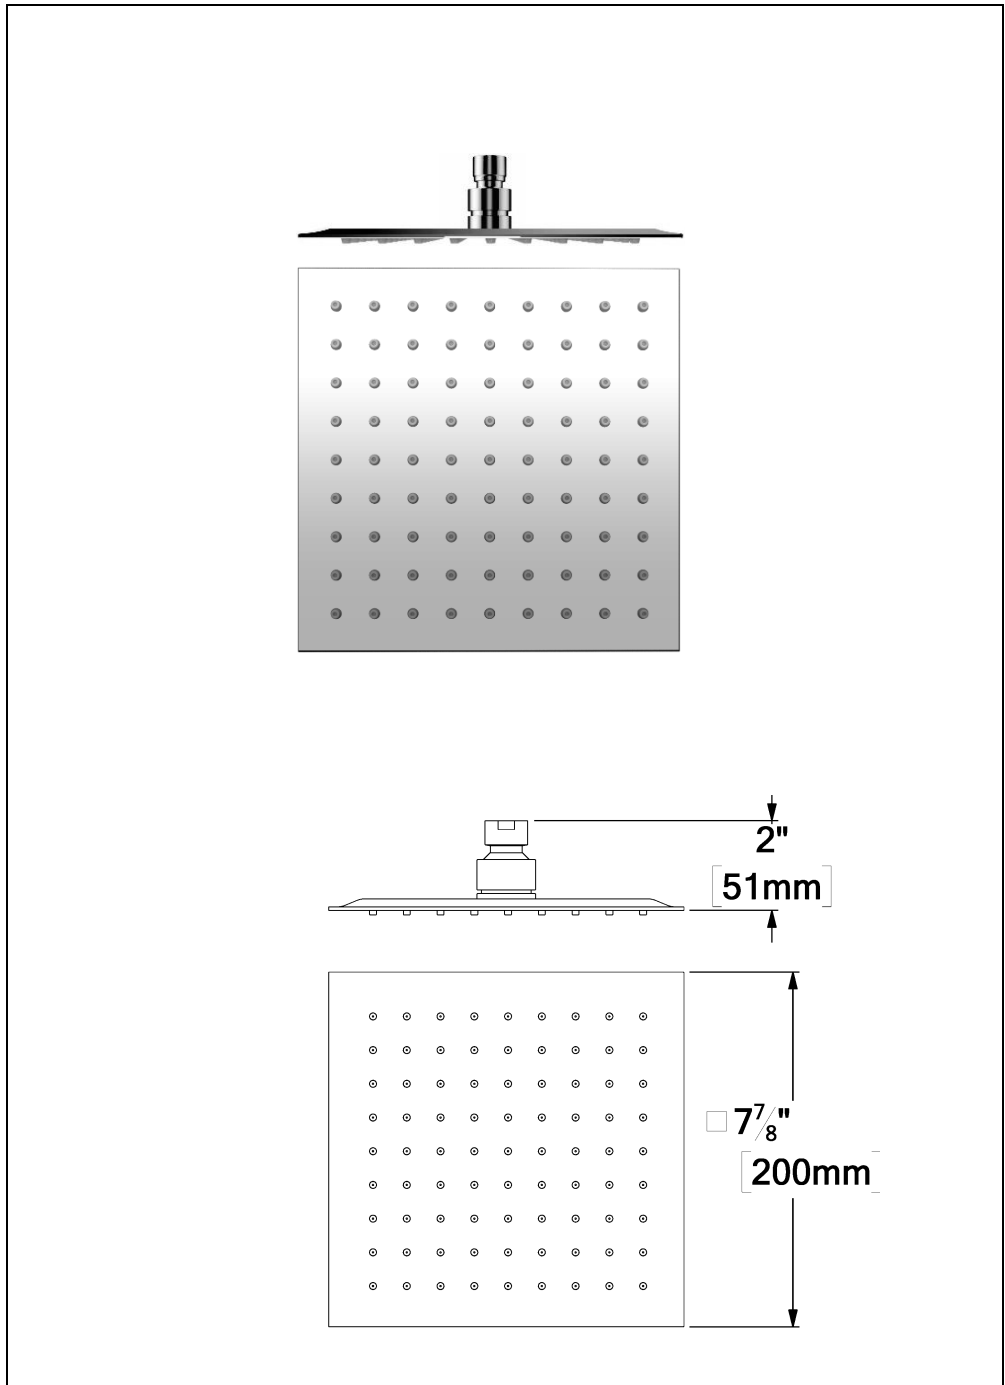

SSTS-08-S-XX

SPECIFICATION

- Shower head stainless steel
- AirBoost technology (30% more pressure)
- Dimensions: 20cm x 20cm [8x8in]
- Thickness: 2mm
- 81 Anti-limestone silicone nozzle
- Inlet 1/2in female
- Flow rate: 7.6 L/min [2.0 gpm] @60psi
- Limited lifetime warranty

SPÉCIFICATION

- Tête de douche en acier inoxydable
- Technologie d'injection d'air Air Boost (30% + de pression)
- Dimensions: 20cm x 20cm [8x8po]
- Épaisseur: 2mm
- 81 buses en silicone anti-calcaire
- Débit: 7.6 L/min [2.0 gpm] @60psi
- Garantie à vie limitée

The product may vary slightly from its dimension and appearance.
 Les dimensions et l'aspect du produit peuvent varier légèrement de l'illustration

SA-602-XX

SPECIFICATION

- Shower arm wall-mounted solid brass
- Slip-fit installation
- Inlet 1/2in male NPT
- Limited lifetime warranty