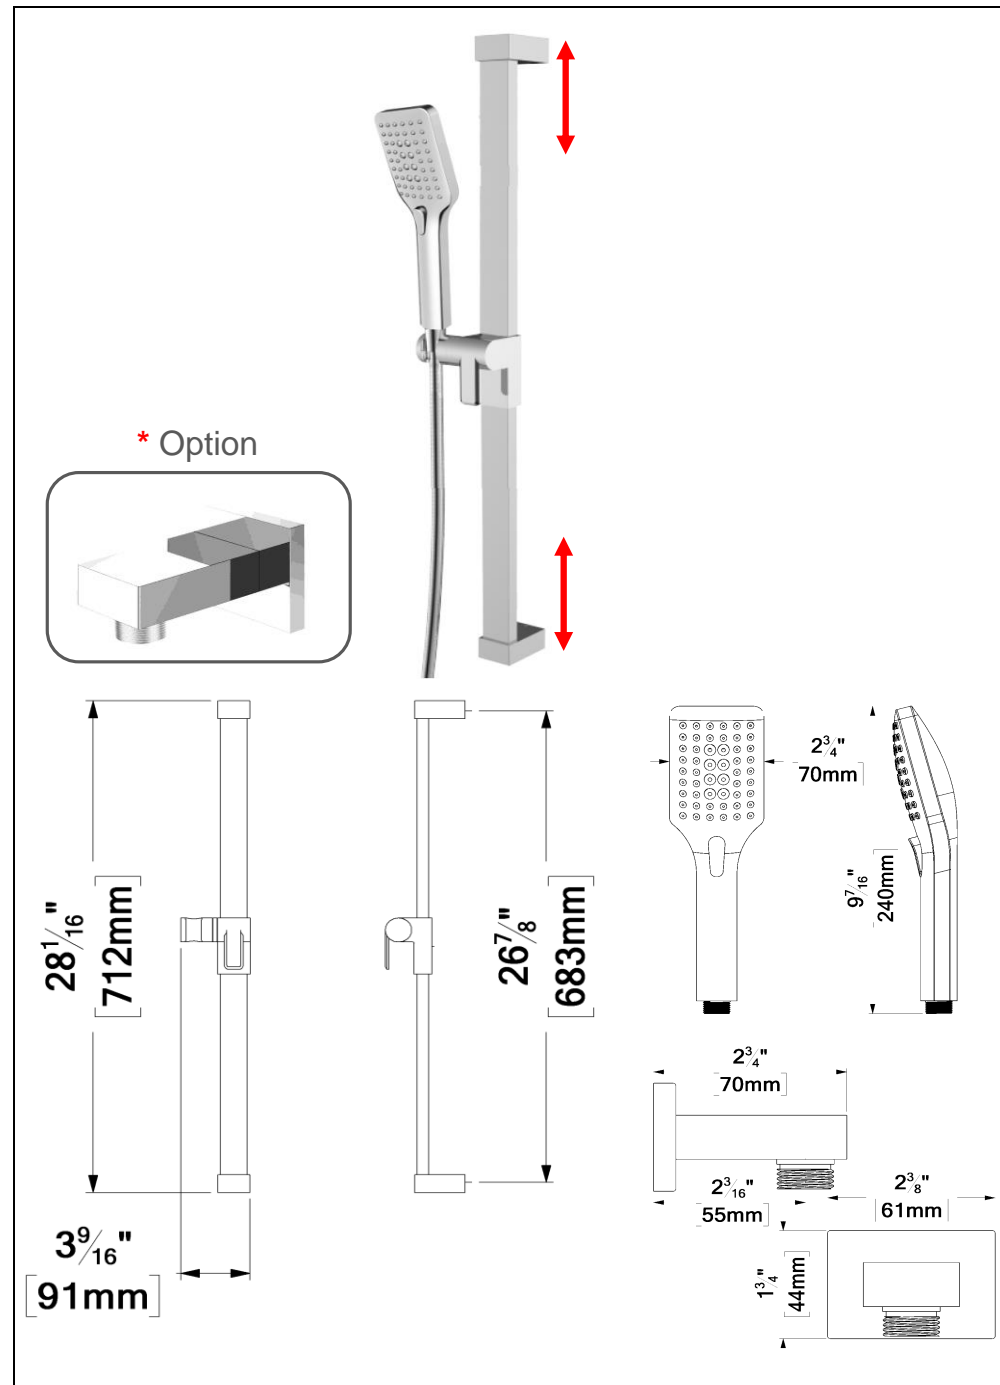

SSTS-08-S-XX

SPECIFICATION

- Shower head stainless steel
- AirBoost technology (30% more pressure)
- Dimensions: 20cm x 20cm [8x8in]
- Thickness: 2mm
- 81 Anti-limestone silicone nozzle
- Inlet 1/2in female
- Flow rate: 7.6 L/min [2.0 gpm] @60psi
- Limited lifetime warranty

The product may vary slightly from its dimension and appearance.
 Les dimensions et l'aspect du produit peuvent varier légèrement de l'illustration

SA-602-XX

SPECIFICATION

- Shower arm wall-mounted solid brass
- Slip-fit installation
- Inlet 1/2in male NPT
- Limited lifetime warranty

The product may vary slightly from its dimension and appearance.
Les dimensions et l'aspect du produit peuvent varier légèrement de l'illustration

BS-304-XX

SPECIFICATION

- Spout
- Made of solid brass
- Slip-fit installation
- Flow rate: 25L/min [6.6 gpm] @60psi
- Inlet ½in male NPT
- Limited lifetime warranty