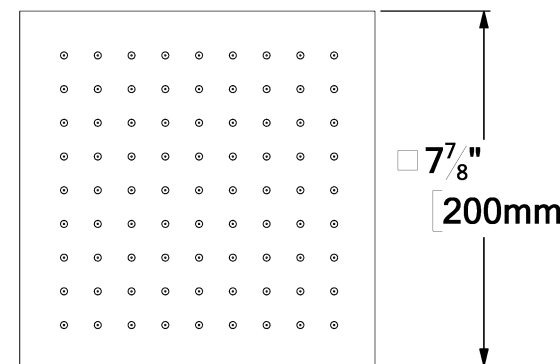

SSTS-08-S-XX

SPECIFICATION

- Shower head stainless steel
- AirBoost technology (30% more pressure)
- Dimensions: 20cm x 20cm [8x8in]
- Thickness: 2mm
- 81 Anti-limestone silicone nozzle
- Inlet ½in female
- Flow rate: 7.6 L/min [2.0 gpm] @60psi
- Limited lifetime warranty

FINISHES AVAILABLE

- Refer to the catalog for available finishes

CERTIFICATION

- ASME 112.118.1 / CSA B125.1

For more information about the product or before proceeding to any installation please consult the guide.

Products covered by a limited lifetime warranty against all manufacturing defects.

SPÉCIFICATION

- Tête de douche en acier inoxydable
- Technologie d'injection d'air Air Boost (30% + de pression)
- Dimensions: 20cm x 20cm [8x8po]
- Épaisseur: 2mm
- 81 buses en silicone anti-calcaire
- Débit: 7.6 L/min [2.0 gpm] @60psi
- Garantie à vie limitée

FINIS DISPONIBLE

Se référer au catalogue pour les finis disponible

CERTIFICATION

ASME 112.118.1 / CSA B125.1

Pour plus d'information sur le produit ou avant de procéder à toute installation veuillez consulter le guide.

Produits couverts par une garantie à vie limitée contre tout défaut de fabrication.

The product may vary slightly from its dimension and appearance.
Les dimensions et l'aspect du produit peuvent varier légèrement de l'illustration