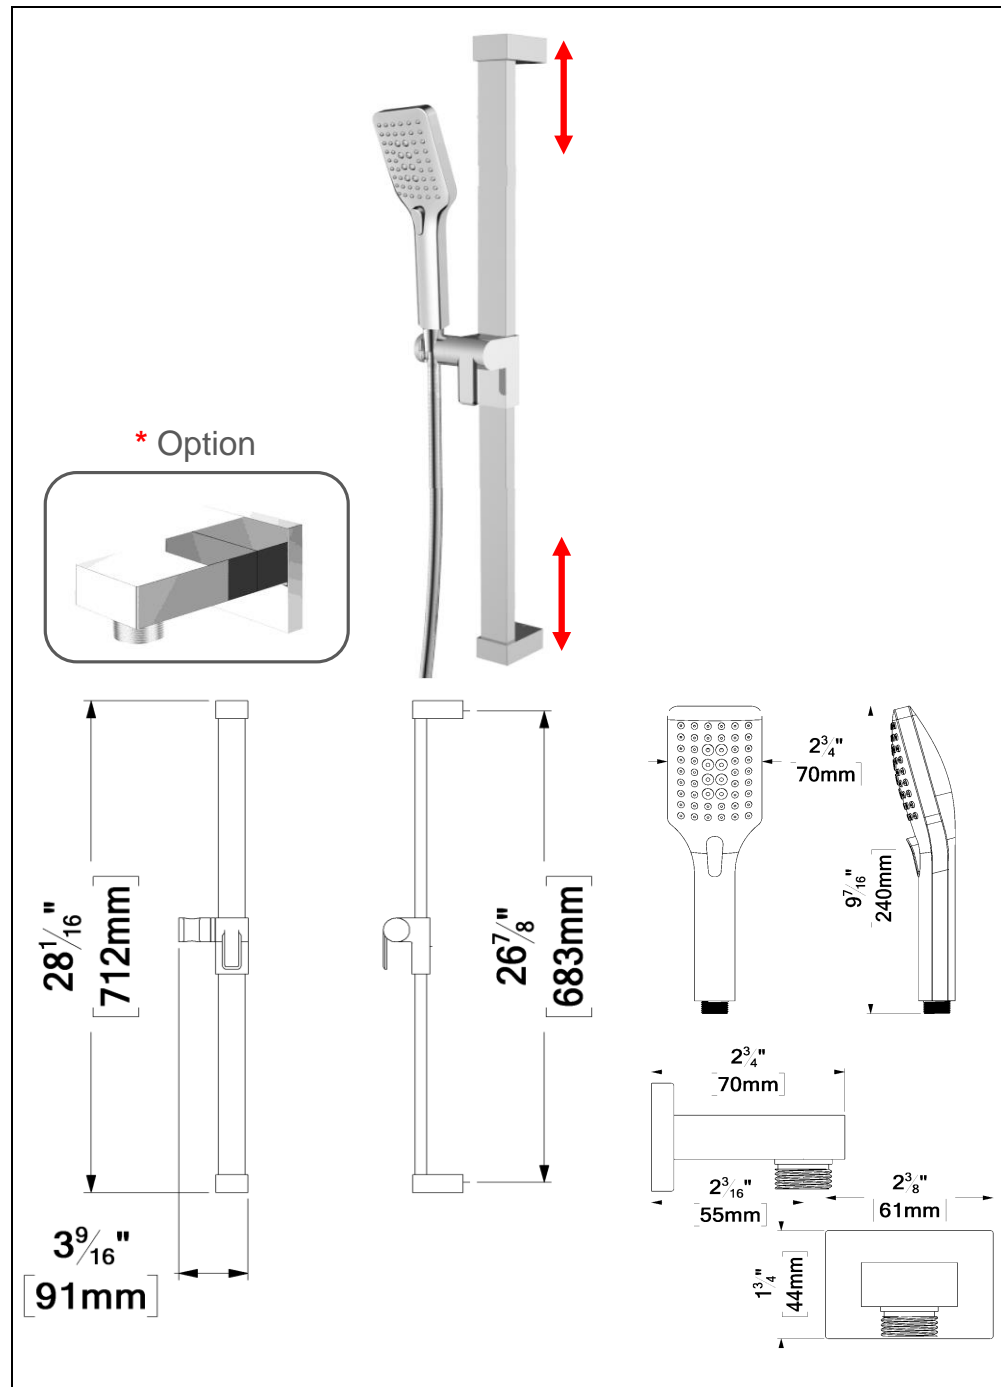

SSTS-08-S-XX

SPECIFICATION

- Shower head stainless steel
- AirBoost technology (30% more pressure)
- Dimensions: 20cm x 20cm [8x8in]
- Thickness: 2mm
- 81 Anti-limestone silicone nozzle
- Inlet ½in female
- Flow rate: 7.6 L/min [2.0 gpm] @60psi
- Limited lifetime warranty

Products covered by a limited lifetime warranty against all manufacturing defects.

SPÉCIFICATION

- Tête de douche en acier inoxydable
- Technologie d'injection d'air Air Boost (30% + de pression)
- Dimensions: 20cm x 20cm [8x8po]
- Épaisseur: 2mm
- 81 buses en silicone anti-calcaire
- Débit: 7.6 L/min [2.0 gpm] @60psi
- Garantie à vie limitée

The product may vary slightly from its dimension and appearance.
Les dimensions et l'aspect du produit peuvent varier légèrement de l'illustration