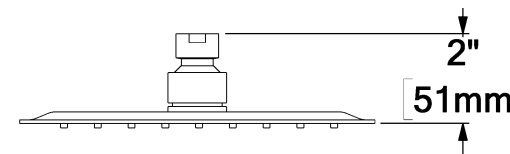

The product may vary slightly from its dimension and appearance.
Les dimensions et l'aspect du produit peuvent varier légèrement de l'illustration