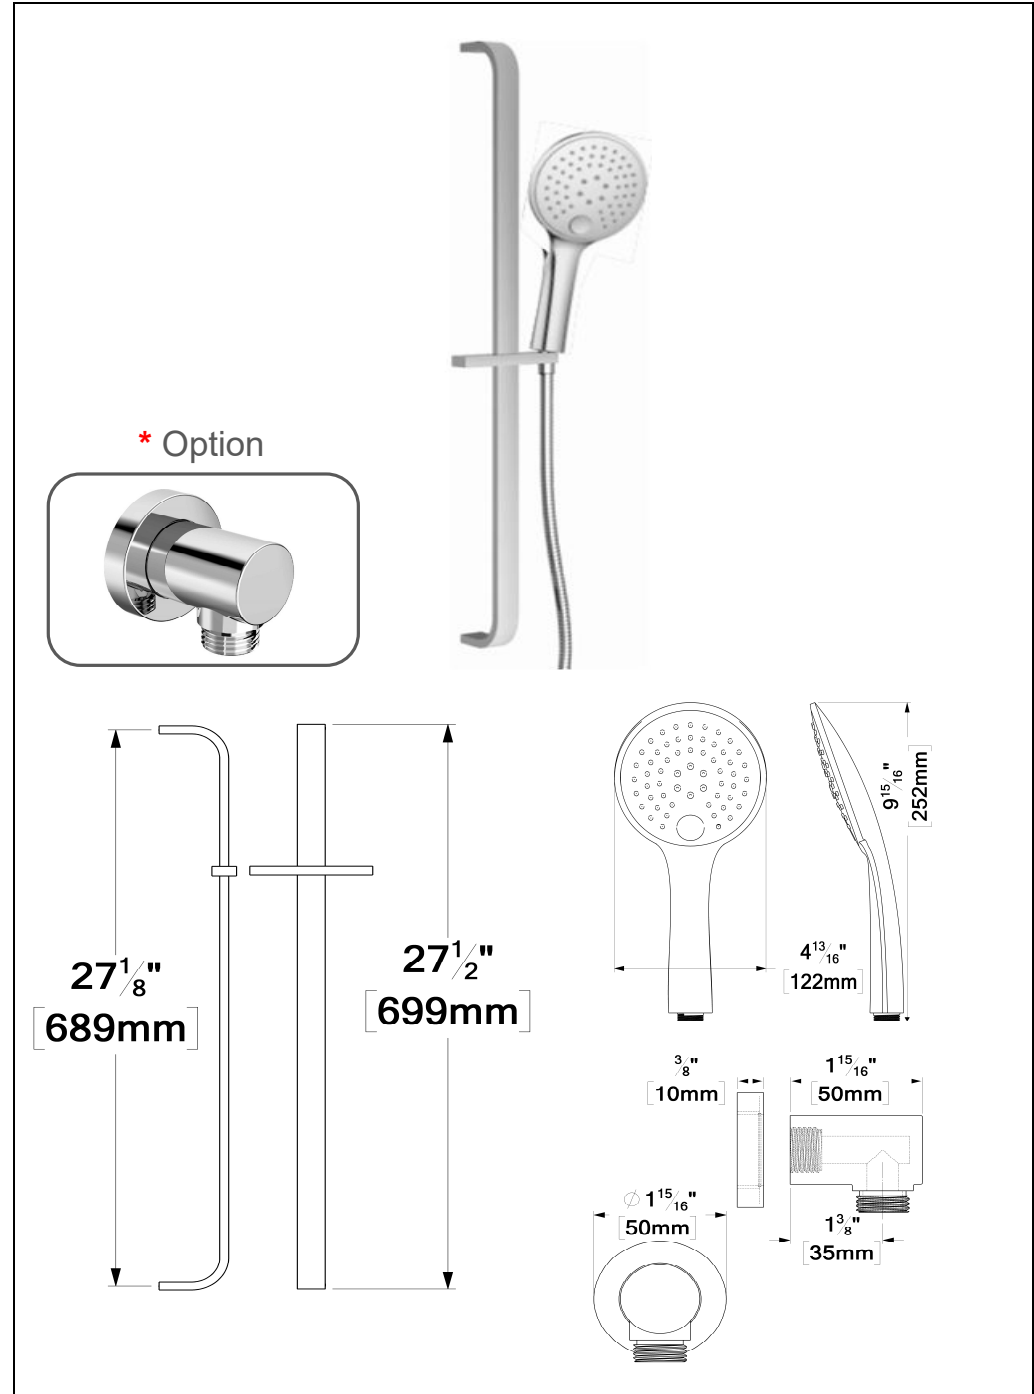

CSH-12-R-XX

SPECIFICATION

- Recessed stainless steel shower head
- EasyClips installation system
- Dimensions: Dia. 30cm [12in]
- Thickness: 2mm
- 91 Anti-limestone silicone nozzle
- Inlet 1/2in female
- Flow rate: 7.6 L/min [2.0 gpm] @60psi
- Limited lifetime warranty

SPÉCIFICATION

- Tête de douche en acier inoxydable encastrée
- Installation rapide EasyClips
- Dimensions: Dia. 30cm [12po]
- Épaisseur: 2mm
- 91 buses en silicone anti-calcaire
- Débit: 7.6 L/min [2.0 gpm] @60psi
- Garantie à vie limitée

The product may vary slightly from its dimension and appearance.
Les dimensions et l'aspect du produit peuvent varier légèrement de l'illustration