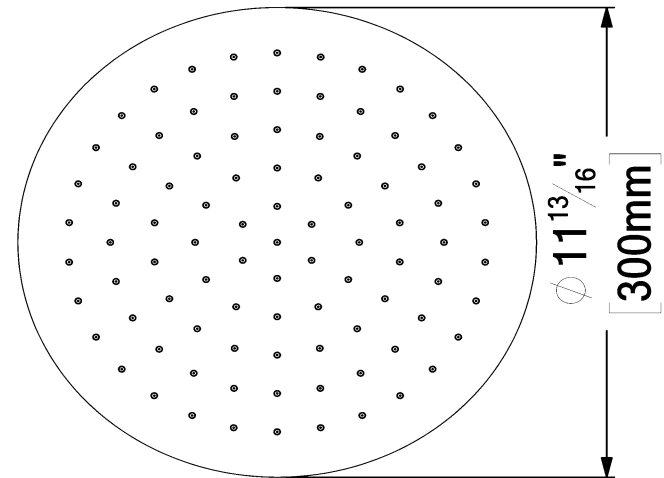

CSH-12-R-XX

SPECIFICATION

- Recessed stainless steel shower head
- EasyClips installation system
- Dimensions: Dia. 30cm [12in]
- Thickness: 2mm
- 91 Anti-limestone silicone nozzle
- Inlet 1/2in female
- Flow rate: 7.6 L/min [2.0 gpm] @60psi
- Limited lifetime warranty

FINISHES AVAILABLE

- Refer to the catalog for available finishes

CERTIFICATION

- ASME 112.118.1 / CSA B125.1

For more information about the product or before proceeding to any installation please consult the guide.
Products covered by a limited lifetime warranty against all manufacturing defects.

SPÉCIFICATION

- Tête de douche en acier inoxydable encastrée
- Installation rapide EasyClips
- Dimensions: Dia. 30cm [12po]
- Épaisseur: 2mm
- 91 buses en silicone anti-calcaire
- Débit: 7.6 L/min [2.0 gpm] @60psi
- Garantie à vie limitée

FINIS DISPONIBLE

Se référer au catalogue pour les finis disponible

CERTIFICATION

- ASME 112.118.1 / CSA B125.1

Pour plus d'information sur le produit ou avant de procéder à toute installation veuillez consulter le guide.
Produits couverts par une garantie à vie limitée contre tout défaut de fabrication.

Installation *EasyClips*

The product may vary slightly from its dimension and appearance.
Les dimensions et l'aspect du produit peuvent varier légèrement de l'illustration