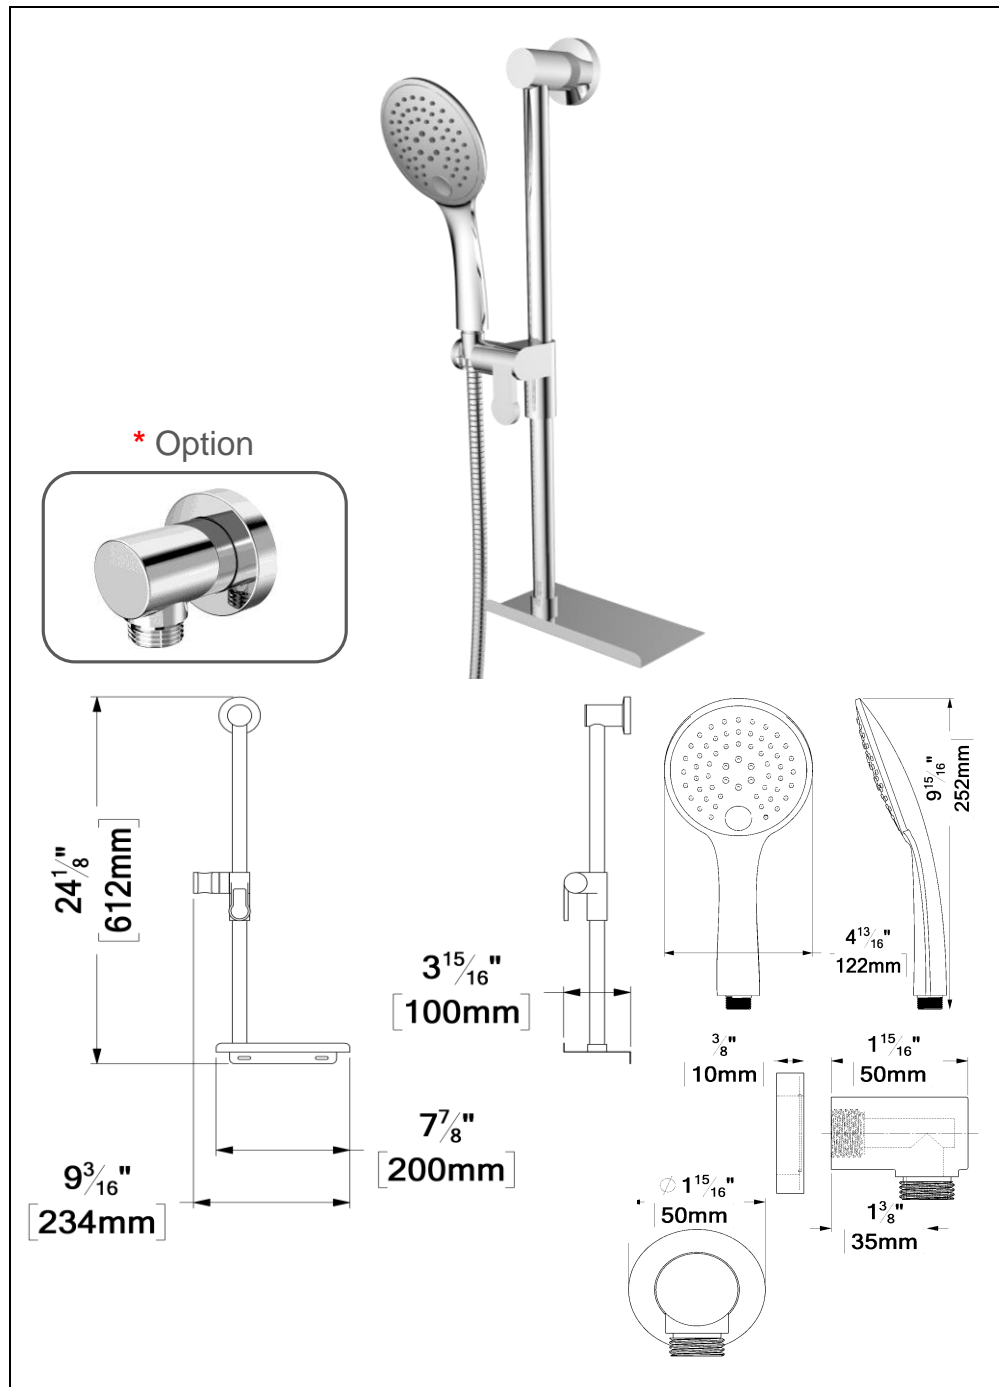

SSTS-08-R-XX

SPECIFICATION

- Shower head stainless steel
- AirBoost technology (30% more pressure)
- Dimensions: Dia. 20cm [8in]
- Thickness: 2mm
- 96 Anti-limestone silicone nozzle
- Inlet ½in female
- Flow rate: 7.6 L/min [2.0 gpm] @60psi
- Limited lifetime warranty

SPÉCIFICATION

- Ensemble de rail de douche
- La tablette peut être installée à gauche ou à droite
- Coude en option
- Garantie à vie limitée

KRDT-3122-XX	* KRDT-31223-XX	Description
RD-31-T-XX	RD-31-T-XX	Rail de douche
HS-222-XX	HS-222-XX	Douchette
SSHE-150-XX	SSHE-150-XX	Boyau
N/A	HC-303-XX	Coude (Option)

The product may vary slightly from its dimension and appearance.
Les dimensions et l'aspect du produit peuvent varier légèrement de l'illustration

BS-305-XX

SPECIFICATION

- Spout
- Made of solid brass
- Slip-fit installation
- Flow rate: 25L/min [6.6 gpm] @60psi
- Inlet 1/2in male NPT
- Limited lifetime warranty