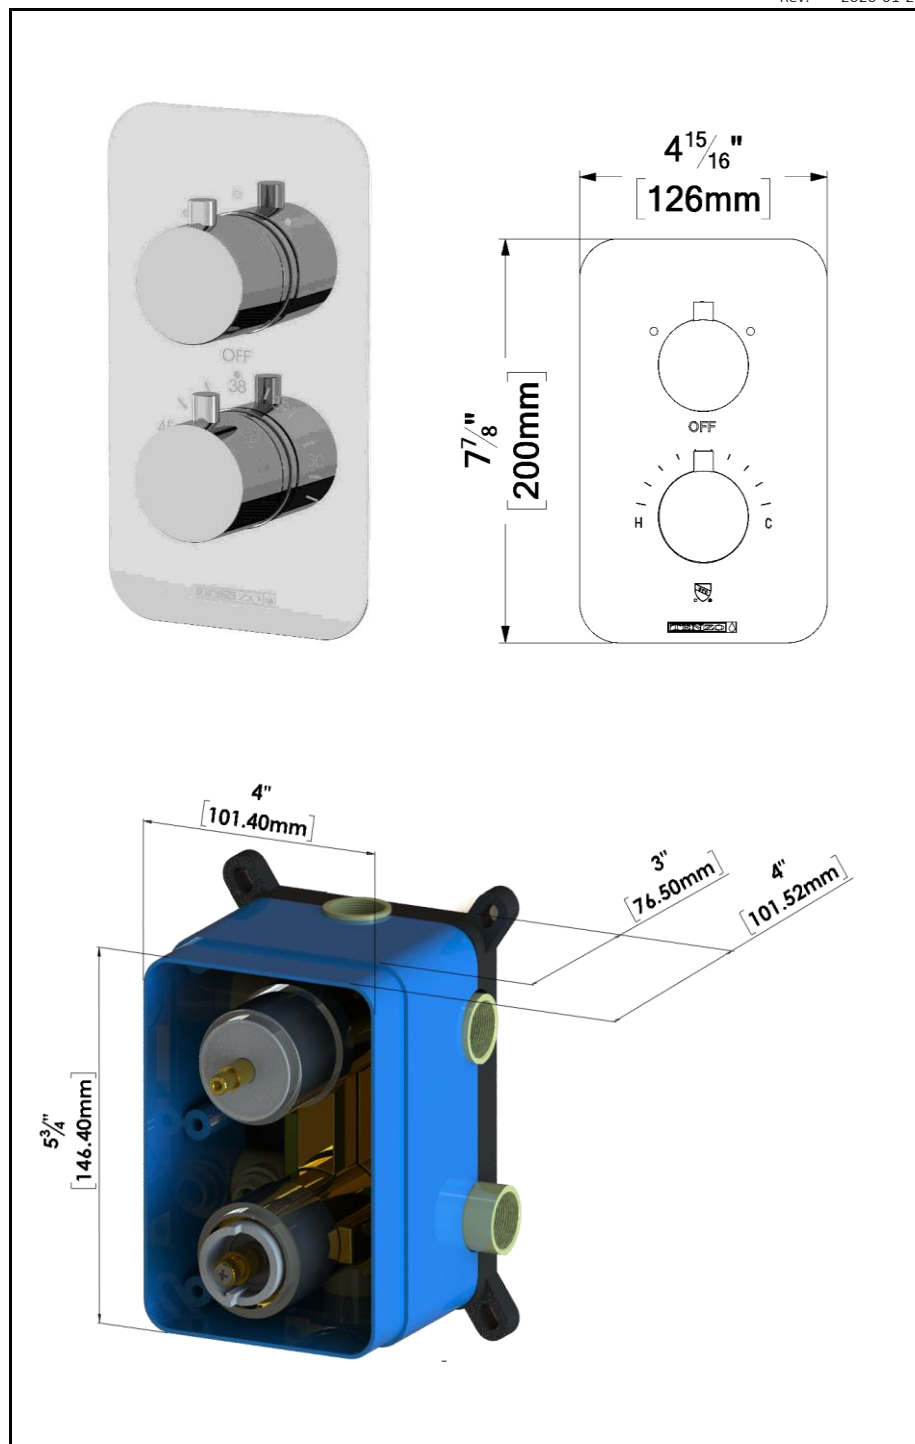

RUNDO / RUT32-XX

SPECIFICATION

- Universal T-Box rough-in
- Thermostatic valve 30L/min [7.9 gpm] @60psi
- Vernet thermostatic cartridge (Made in France)
- Diverter valve 2 functions (shared zones)
- Service check/stop valves
- 1/2" NPT female connections
- Limited lifetime warranty

PRODUCTS No.

RUT32-XX	Complete valve (Rough & trims)
R-30	Universal T-Box rough in
F-RUT32-XX	Trim

FINISHES AVAILABLE

- Refer to the catalog for available finishes

CERTIFICATION

- ASME 112.18.1 / CSA B125.1

For more information about the product or before proceeding to any installation please consult the guide.
Products covered by a limited lifetime warranty against all manufacturing defects.

SPÉCIFICATION

- Brut T-Box universel
- Valve thermostatique 30L/min [7.9 gpm] @60psi
- Cartouche thermostatique Vernet (Fabriquée en France)
- Valve déviatrice 2 fonctions (zones partagées)
- Connexions femelles 1/2po NPT
- Valves de service
- Garantie à vie limitée

No. PRODUITS

RUT32-XX	Valve complète (Brut & Garnitures)
R-30	Brut de valve universel
F-RUT32-XX	Garnitures

FINIS DISPONIBLE

Se référer au catalogue pour les finis disponible

CERTIFICATION

ASME 112.18.1 / CSA B125.1

Pour plus d'information sur le produit ou avant de procéder à toute installation veuillez consulter le guide.
Produits couverts par une garantie à vie limitée contre tout défaut de fabrication.

The product may vary slightly from its dimension and appearance.
Les dimensions et l'aspect du produit peuvent varier légèrement de l'illustration