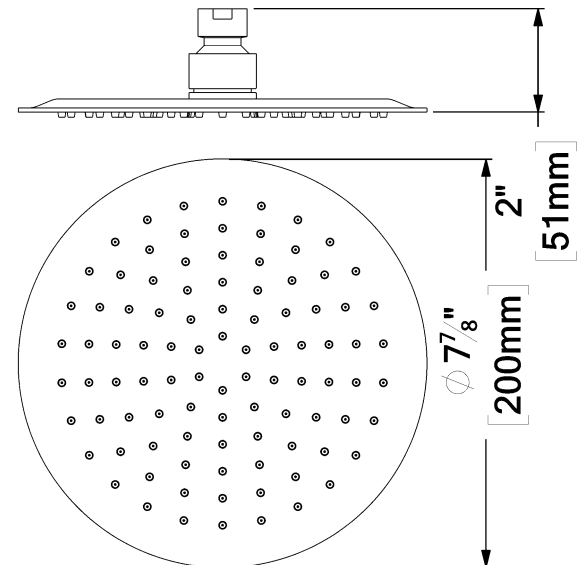

SSTS-08-R-XX

SPECIFICATION

- Shower head stainless steel
- AirBoost technology (30% more pressure)
- Dimensions: Dia. 20cm [8in]
- Thickness: 2mm
- 96 Anti-limestone silicone nozzle
- Inlet ½in female
- Flow rate: 7.6 L/min [2.0 gpm] @60psi
- Limited lifetime warranty

FINISHES AVAILABLE

- Refer to the catalog for available finishes

CERTIFICATION

- ASME 112.118.1 / CSA B125.1

For more information about the product or before proceeding to any installation please consult the guide.

Products covered by a limited lifetime warranty against all manufacturing defects.

SPÉCIFICATION

- Tête de douche en acier inoxydable
- Technologie d'injection d'air Air Boost (30% + de pression)
- Dimensions: Dia. 20cm [8po]
- Épaisseur: 2mm
- 96 buses en silicone anti-calcaire
- Débit: 7.6 L/min [2.0 gpm] @60psi
- Garantie à vie limitée

FINIS DISPONIBLE

Se référer au catalogue pour les finis disponible

CERTIFICATION

ASME 112.118.1 / CSA B125.1

Pour plus d'information sur le produit ou avant de procéder à toute installation veuillez consulter le guide.

Produits couverts par une garantie à vie limitée contre tout défaut de fabrication.

The product may vary slightly from its dimension and appearance.
Les dimensions et l'aspect du produit peuvent varier légèrement de l'illustration