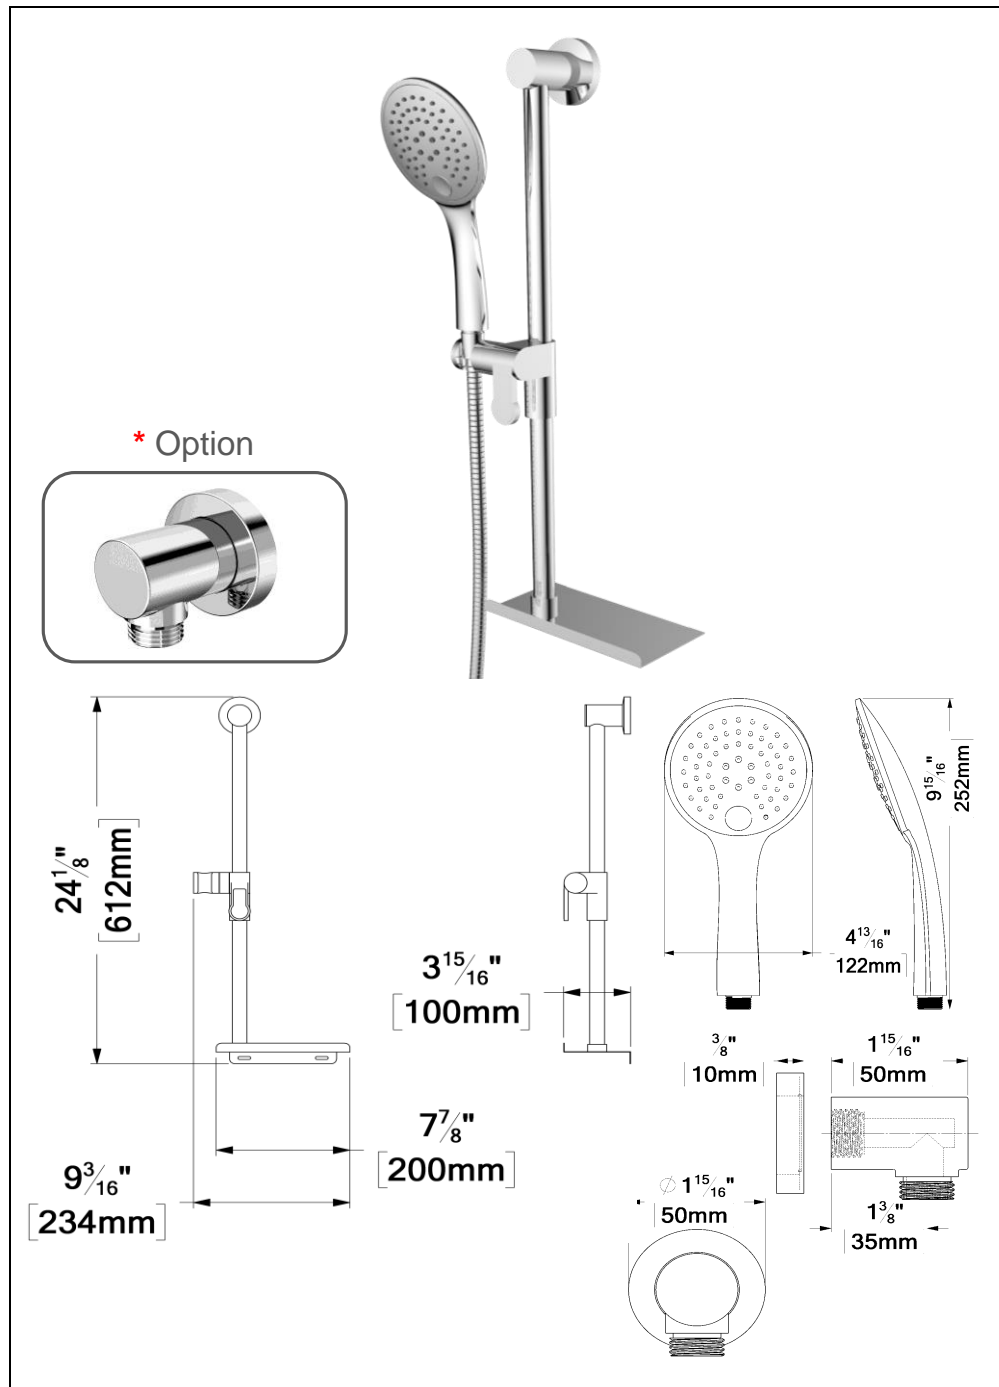

SSTS-08-R-XX

SPECIFICATION

- Shower head stainless steel
- AirBoost technology (30% more pressure)
- Dimensions: Dia. 20cm [8in]
- Thickness: 2mm
- 96 Anti-limestone silicone nozzle
- Inlet 1/2in female
- Flow rate: 7.6 L/min [2.0 gpm] @60psi
- Limited lifetime warranty

The product may vary slightly from its dimension and appearance.
 Les dimensions et l'aspect du produit peuvent varier légèrement de l'illustration

SA-603-XX

SPECIFICATION

- Shower arm wall-mounted solid brass
- Slip-fit installation
- Inlet 1/2in male NPT
- Limited lifetime warranty

SPÉCIFICATION

- Ensemble de rail de douche
- La tablette peut être installée à gauche ou à droite
- Coude en option
- Garantie à vie limitée

KRDT-3122-XX	* KRDT-31223-XX	Description
RD-31-T-XX	RD-31-T-XX	Rail de douche
HS-222-XX	HS-222-XX	Douchette
SSHE-150-XX	SSHE-150-XX	Boyau
N/A	HC-303-XX	Coude (Option)

The product may vary slightly from its dimension and appearance. Les dimensions et l'aspect du produit peuvent varier légèrement de l'illustration

BS-305-XX

SPECIFICATION

- Spout
- Made of solid brass
- Slip-fit installation
- Flow rate: 25L/min [6.6 gpm] @60psi
- Inlet 1/2in male NPT
- Limited lifetime warranty