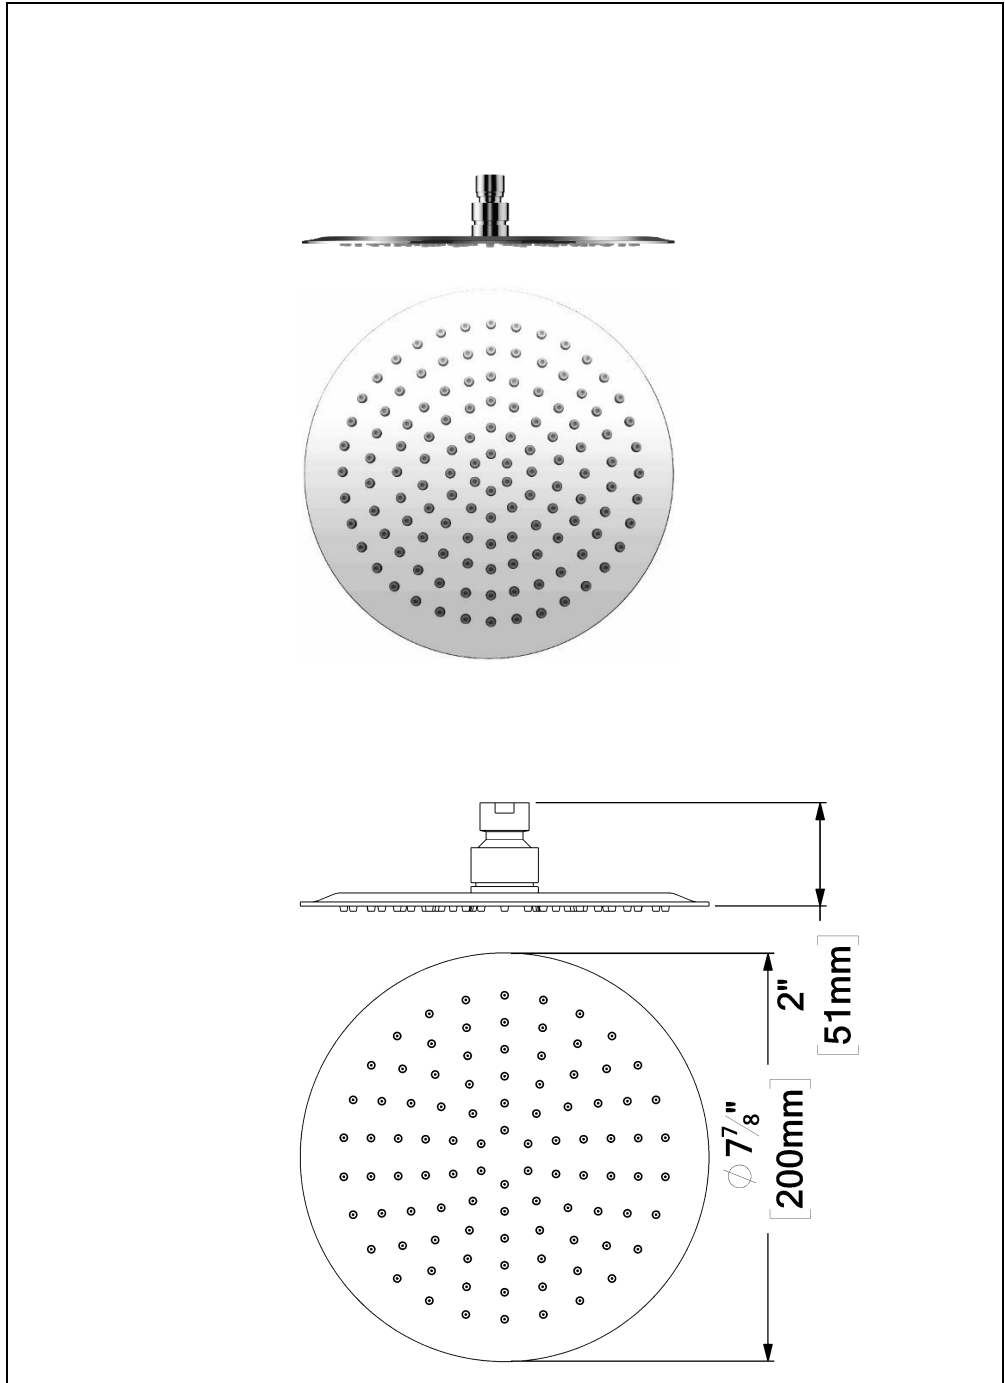

SSTS-08-R-XX

SPECIFICATION

- Shower head stainless steel
- AirBoost technology (30% more pressure)
- Dimensions: Dia. 20cm [8in]
- Thickness: 2mm
- 96 Anti-limestone silicone nozzle
- Inlet 1/2in female
- Flow rate: 7.6 L/min [2.0 gpm] @60psi
- Limited lifetime warranty

SPÉCIFICATION

- Tête de douche en acier inoxydable
- Technologie d'injection d'air Air Boost (30% + de pression)
- Dimensions: Dia. 20cm [8po]
- Épaisseur: 2mm
- 96 buses en silicone anti-calcaire
- Débit: 7.6 L/min [2.0 gpm] @60psi
- Garantie à vie limitée

The product may vary slightly from its dimension and appearance.
 Les dimensions et l'aspect du produit peuvent varier légèrement de l'illustration

SA-603-XX

SPECIFICATION

- Shower arm wall-mounted solid brass
- Slip-fit installation
- Inlet 1/2in male NPT
- Limited lifetime warranty