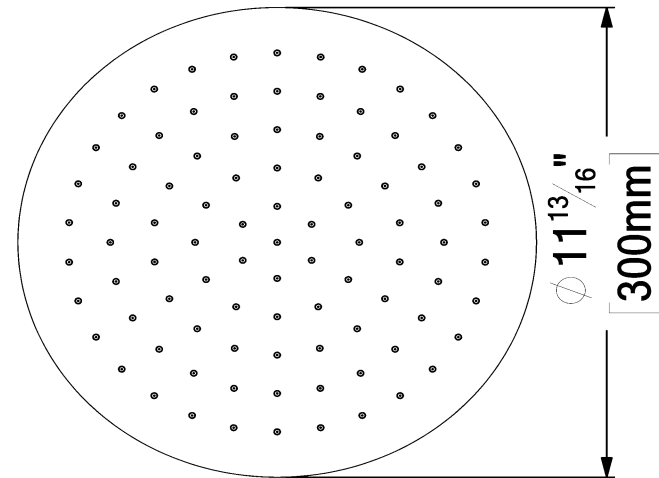

CSH-12-R-XX

SPECIFICATION

- Recessed stainless steel shower head
- EasyClips installation system
- Dimensions: Dia. 30cm [12in]
- Thickness: 2mm
- 91 Anti-limestone silicone nozzle
- Inlet 1/2in female
- Flow rate: 7.6 L/min [2.0 gpm] @60psi
- Limited lifetime warranty

FINISHES AVAILABLE

- Refer to the catalog for available finishes

CERTIFICATION

- ASME 112.118.1 / CSA B125.1

For more information about the product or before proceeding to any installation please consult the guide.
Products covered by a limited lifetime warranty against all manufacturing defects.

SPÉCIFICATION

- Tête de douche en acier inoxydable encastrée
- Installation rapide EasyClips
- Dimensions: Dia. 30cm [12po]
- Épaisseur: 2mm
- 91 buses en silicone anti-calcaire
- Débit: 7.6 L/min [2.0 gpm] @60psi
- Garantie à vie limitée

FINIS DISPONIBLE

Se référer au catalogue pour les finis disponible

CERTIFICATION

- ASME 112.118.1 / CSA B125.1

Pour plus d'information sur le produit ou avant de procéder à toute installation veuillez consulter le guide.
Produits couverts par une garantie à vie limitée contre tout défaut de fabrication.

Installation *EasyClips*

The product may vary slightly from its dimension and appearance.
Les dimensions et l'aspect du produit peuvent varier légèrement de l'illustration