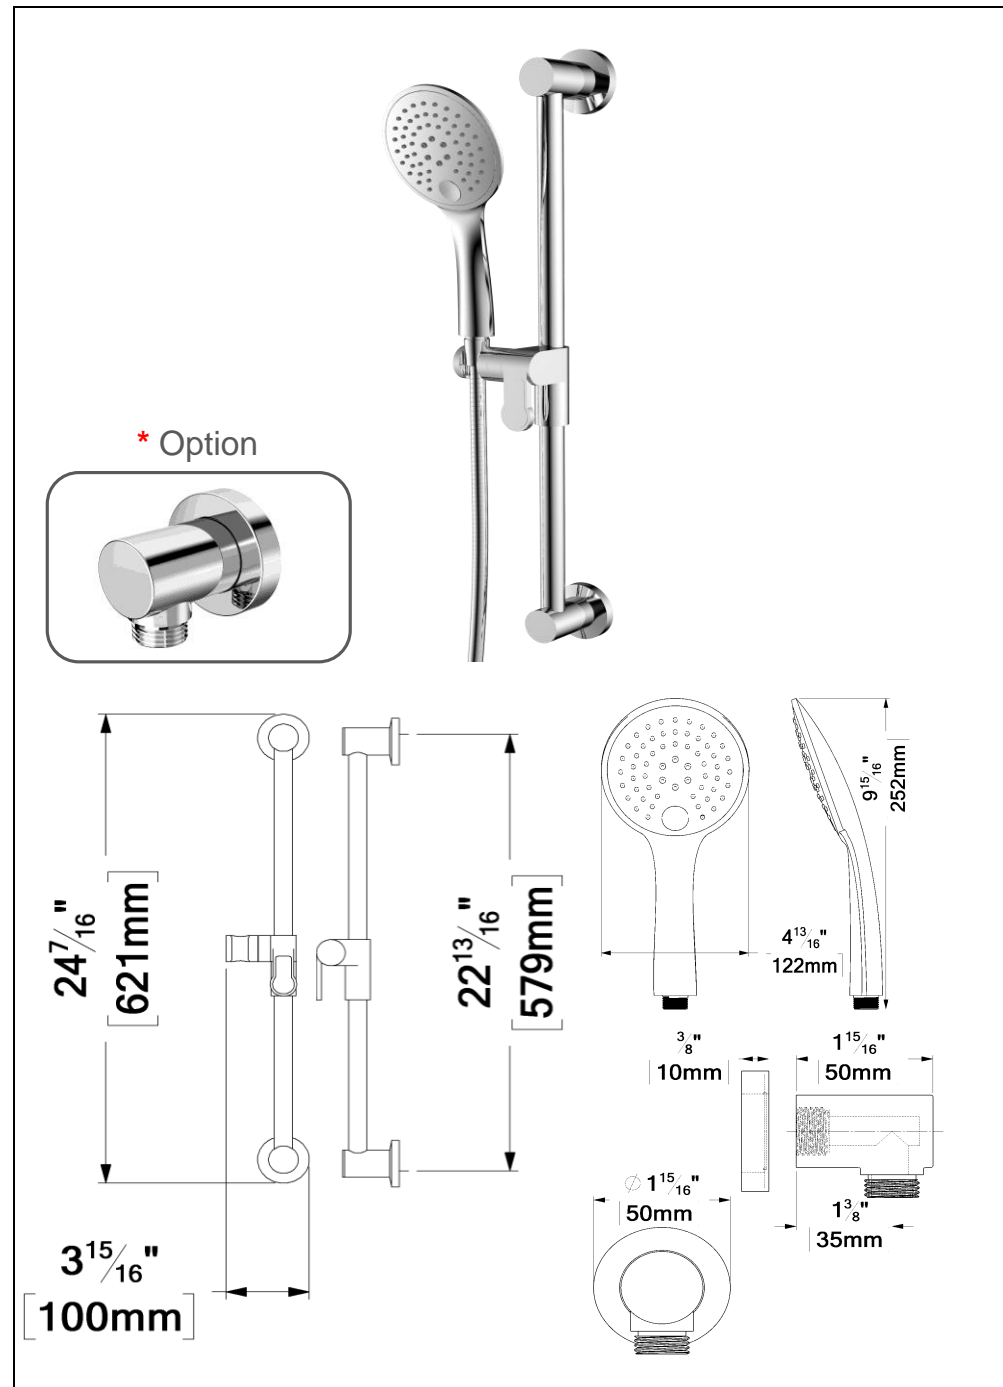

KRD-3122-XX / KRD-31223-XX

SPECIFICATION

- Sliding bar kit
- Elbow (option)
- Limited lifetime warranty

KRD-3122-XX	* KRD-31223-XX	Description
RD-31-XX	RD-31-XX	Sliding Bar
HS-222-XX	HS-222-XX	Hand shower
SSHE-150-XX	SSHE-150-XX	Hose
N/A	HC-303-XX	Elbow (Option)

FINISHES AVAILABLE

- Refer to the catalog for available finishes

CERTIFICATION

- ASME 112.118.1 / CSA B125.1

For more information about the product or before proceeding to any installation please consult the guide. Products covered by a limited lifetime warranty against all manufacturing defects.

SPÉCIFICATION

- Ensemble de rail de douche
- Coude en option
- Garantie à vie limitée

KRD-3122-XX	* KRD-31223-XX	Description
RD-31-XX	RD-31-XX	Rail de douche
HS-222-XX	HS-222-XX	Douchette
SSHE-150-XX	SSHE-150-XX	Boyau
N/A	HC-303-XX	Coude (Option)

FINIS DISPONIBLE

- Se référer au catalogue pour les finis disponible

CERTIFICATION

- ASME 112.118.1 / CSA B125.1

Pour plus d'information sur le produit ou avant de procéder à toute installation veuillez consulter le guide. Produits couverts par une garantie à vie limitée contre tout défaut de fabrication.

The product may vary slightly from its dimension and appearance.
Les dimensions et l'aspect du produit peuvent varier légèrement de l'illustration