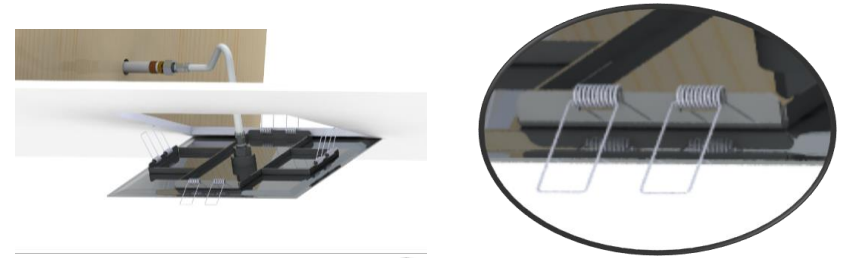

The product may vary slightly from its dimension and appearance.
Les dimensions et l'aspect du produit peuvent varier légèrement de l'illustration

CSH-12-R-XX

SPECIFICATION

- Recessed stainless steel shower head
- EasyClips installation system
- Dimensions: Dia. 30cm [12in]
- Thickness: 2mm
- 91 Anti-limestone silicone nozzle
- Inlet 1/2in female
- Flow rate: 7.6 L/min [2.0 gpm] @60psi
- Limited lifetime warranty

FINISHES AVAILABLE

- Refer to the catalog for available finishes

CERTIFICATION

- ASME 112.118.1 / CSA B125.1

For more information about the product or before proceeding to any installation please consult the guide.
Products covered by a limited lifetime warranty against all manufacturing defects.

SPÉCIFICATION

- Tête de douche en acier inoxydable encastrée
- Installation rapide EasyClips
- Dimensions: Dia. 30cm [12po]
- Épaisseur: 2mm
- 91 buses en silicone anti-calcaire
- Débit: 7.6 L/min [2.0 gpm] @60psi
- Garantie à vie limitée

FINIS DISPONIBLE

Se référer au catalogue pour les finis disponible

CERTIFICATION

- ASME 112.118.1 / CSA B125.1

Pour plus d'information sur le produit ou avant de procéder à toute installation veuillez consulter le guide.
Produits couverts par une garantie à vie limitée contre tout défaut de fabrication.

Installation *EasyClips*

The product may vary slightly from its dimension and appearance.
Les dimensions et l'aspect du produit peuvent varier légèrement de l'illustration