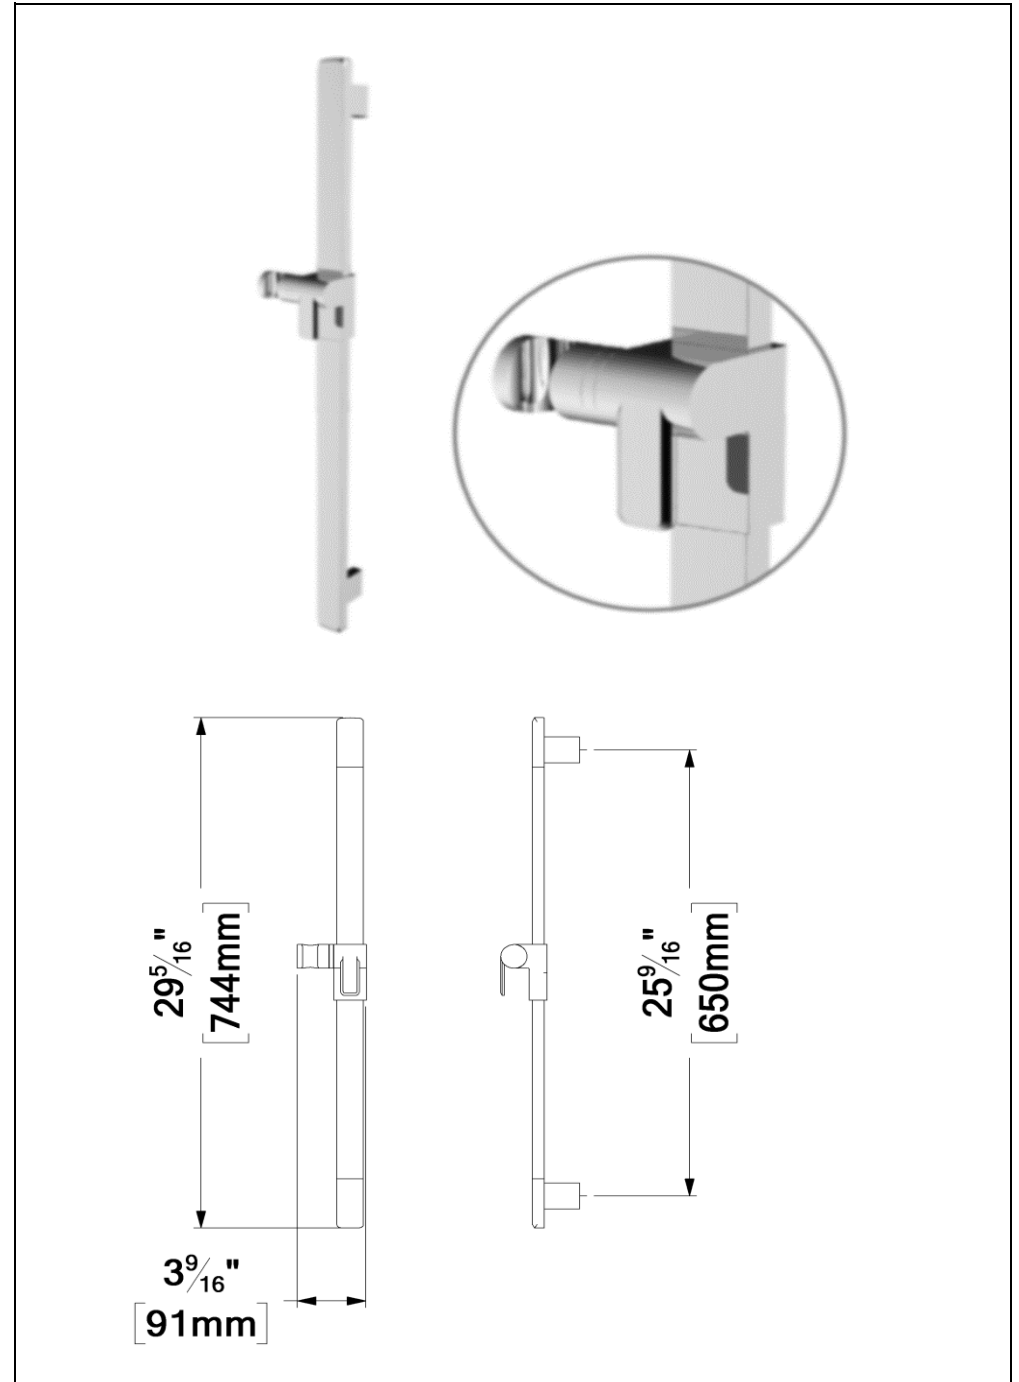

RD-32-XX

SPECIFICATION

- Smooth glider mechanism
- Limited lifetime warranty

FINISHES AVAILABLE

- Refer to the catalog for available finishes

CERTIFICATION

- ASME 112.118.1 / CSA B125.1

For more information about the product or before proceeding to any installation please consult the guide.
Products covered by a limited lifetime warranty against all manufacturing defects.

The product may vary slightly from its dimension and appearance.

Les dimensions et l'aspect du produit peuvent varier légèrement de l'illustration