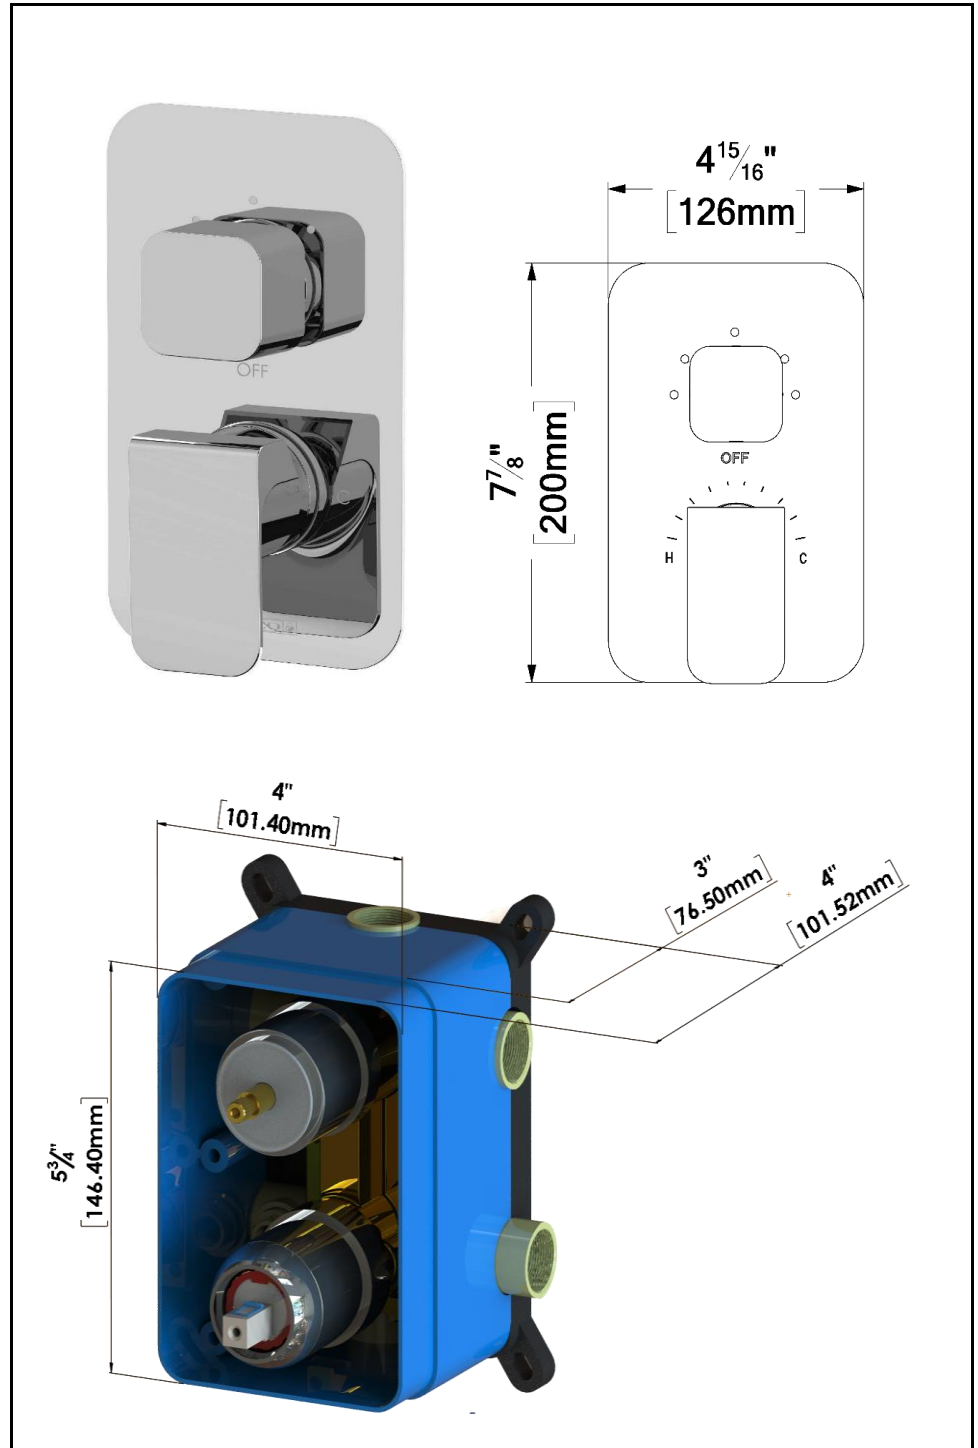

QUANTUM / QUPB33-XX

SPECIFICATION

- Universal T-Box rough-in
- Pressure balanced valve 21L/min [5.5 gpm] @60psi
- Diverter valve 3 functions (shared zones)
- Service check/stop valves
- 1/2" NPT female connections
- Limited lifetime warranty

PRODUCTS No.

QUPB33-XX	Complete valve (Rough & trims)
R-30	Universal T-Box rough in
F-QUPB33-XX	Trim

FINISHES AVAILABLE

- Refer to the catalog for available finishes

CERTIFICATION

- ASME 112.18.1 / CSA B125.1

For more information about the product of before proceeding to any installation please consult the guide.
Products covered by a limited lifetime warranty against all manufacturing defects.

SPÉCIFICATION

- Brut T-Box universel
- Valve pression balancée 21L/min [5.5 gpm] @60psi
- Valve déviatrice 3 fonctions (zones partagées)
- Connexions femelles 1/2po NPT
- Valves de service
- Garantie à vie limitée

No. PRODUITS

QUPB33-XX	Valve complète (Brut & Garnitures)
R-30	Brut de valve universel
F-QUPB33-XX	Garnitures

FINIS DISPONIBLE

Se référer au catalogue pour les finis disponible

CERTIFICATION

ASME 112.18.1 / CSA B125.1

Pour plus d'information sur le produit ou avant de procéder à toute installation veuillez consulter le guide.
Produits couverts par une garantie à vie limitée contre tout défaut de fabrication.

The product may vary slightly from its dimension and appearance.
Les dimensions et l'aspect du produit peuvent varier légèrement de l'illustration