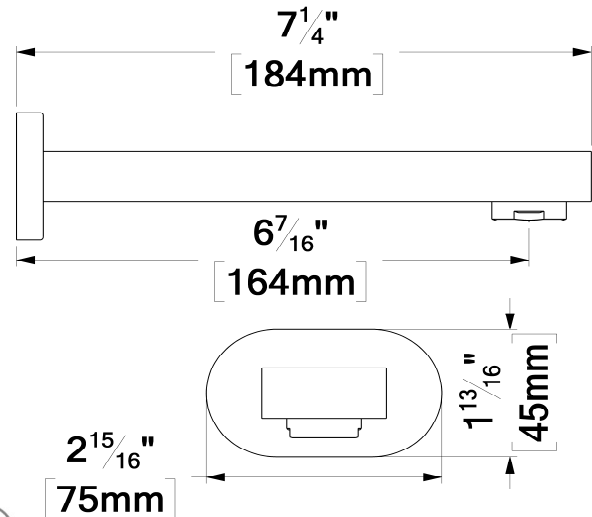

BS-305-XX

SPECIFICATION

- Spout
- Made of solid brass
- Slip-fit installation
- Flow rate: 25L/min [6.6 gpm] @60psi
- Inlet 1/2in male NPT
- Limited lifetime warranty

FINISHES AVAILABLE

- Refer to the catalog for available finishes

CERTIFICATION

- ASME 112.118.1 / CSA B125.1

For more information about the product or before proceeding to any installation please consult the guide.
Products covered by a limited lifetime warranty against all manufacturing defects.

SPÉCIFICATION

- Bec de bain
- Fabriqué en laiton massif
- Installation Slip-fit
- Débit: 25L/min [6.6 gpm] @60psi
- Connexion 1/2" mâle NPT

FINIS DISPONIBLE

Se référer au catalogue pour les finis disponible

CERTIFICATION

- ASME 112.118.1 / CSA B125.1

Pour plus d'information sur le produit ou avant de procéder à toute installation veuillez consulter le guide.
Produits couverts par une garantie à vie limitée contre tout défaut de fabrication.

The product may vary slightly from its dimension and appearance.
Les dimensions et l'aspect du produit peuvent varier légèrement de l'illustration