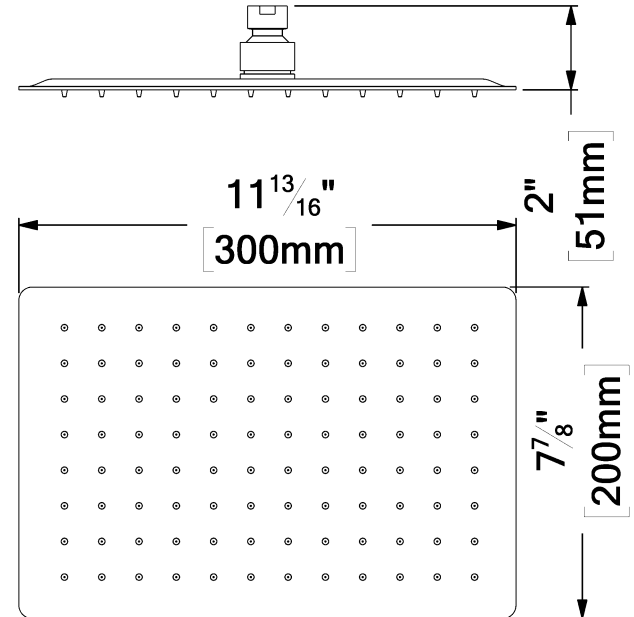

SSTS-812-Q-XX

SPECIFICATION

- Shower head stainless steel
- AirBoost technology (30% more pressure)
- Dimensions: 20cm x 30cm [8x12in]
- Thickness: 2mm
- 96 Anti-limestone silicone nozzle
- Inlet 1/2in female
- Flow rate: 7.6 L/min [2.0 gpm] @60psi
- Limited lifetime warranty

FINISHES AVAILABLE

- Refer to the catalog for available finishes

CERTIFICATION

- ASME 112.118.1 / CSA B125.1

For more information about the product or before proceeding to any installation please consult the guide.

Products covered by a limited lifetime warranty against all manufacturing defects.

SPÉCIFICATION

- Tête de douche en acier inoxydable
- Technologie d'injection d'air Air Boost (30% + de pression)
- Dimensions: 20cm x 30cm [8x12po]
- Épaisseur: 2mm
- 96 buses en silicone anti-calcaire
- Débit: 7.6 L/min [2.0 gpm] @60psi
- Garantie à vie limitée

FINIS DISPONIBLE

Se référer au catalogue pour les finis disponible

CERTIFICATION

ASME 112.118.1 / CSA B125.1

Pour plus d'information sur le produit ou avant de procéder à toute installation veuillez consulter le guide.

Produits couverts par une garantie à vie limitée contre tout défaut de fabrication.

The product may vary slightly from its dimension and appearance.
Les dimensions et l'aspect du produit peuvent varier légèrement de l'illustration