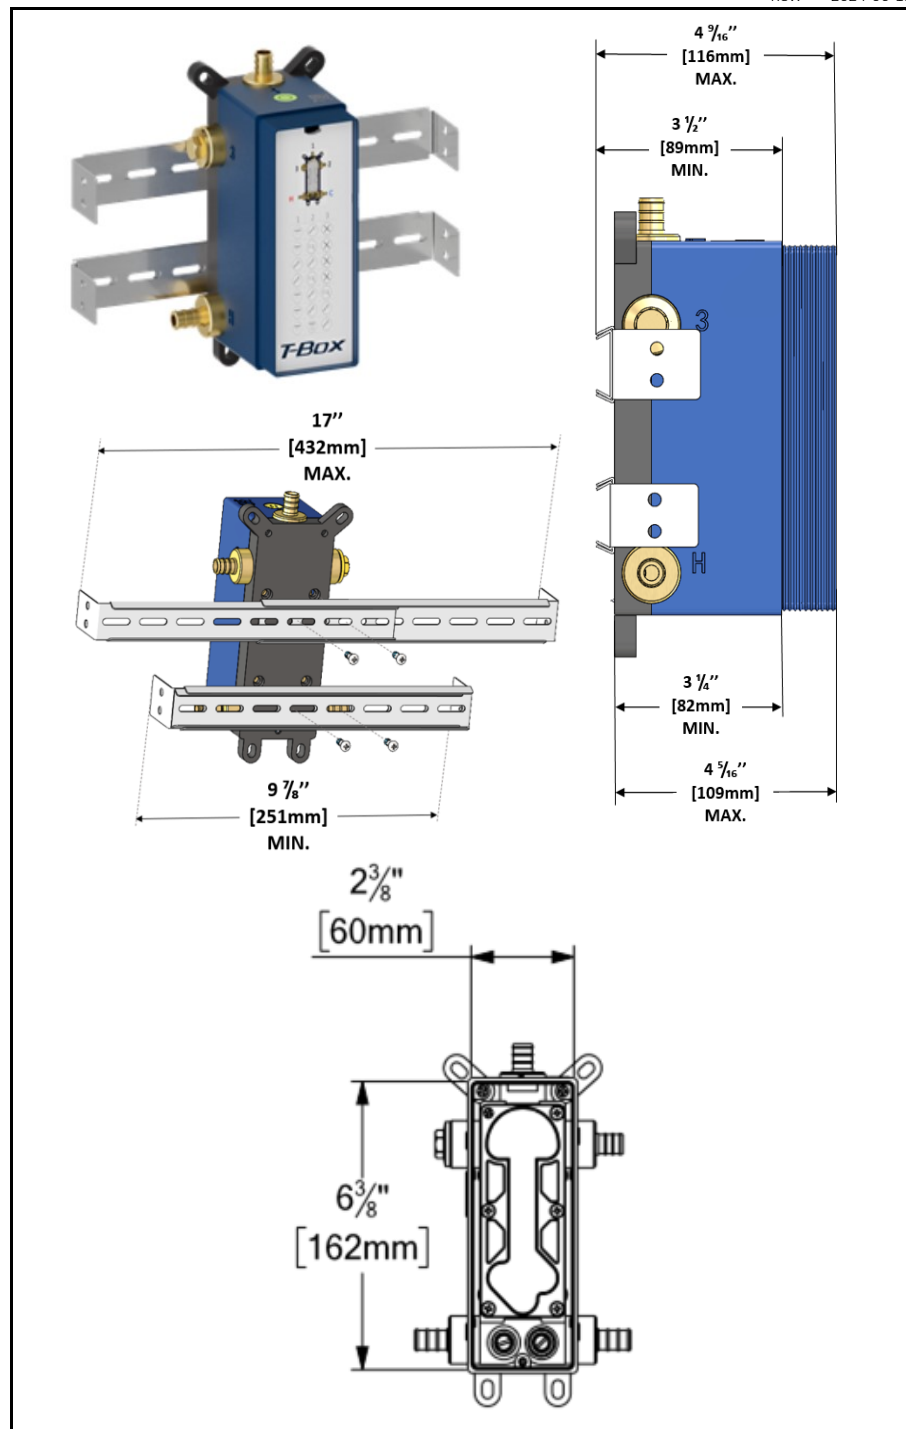

TENZO

FINE PLOMBERIE

R-31-P

SPECIFICATION

- Universal T-Box rough-in
- 1/2 PEX connections
- Service check/stop valves
- Limited lifetime warranty

PRODUCTS No.

R-31-P	Universal T-Box rough in

FINISHES AVAILABLE

- Refer to the catalog for available finishes

CERTIFICATION

- ASME 112.18.1 / CSA B125.1

For more information about the product of before proceeding to any installation please consult the guide.
Products covered by a limited lifetime warranty against all manufacturing defects.

SPÉCIFICATION

- Brut T-Box universel
- Connexions PEX 1/2
- Valves de service
- Garantie à vie limitée

No. PRODUITS

R-31-P	Brut de valve universel

FINIS DISPONIBLE

Se référer au catalogue pour les finis disponible

CERTIFICATION

- ASME 112.18.1 / CSA B125.1

Pour plus d'information sur le produit ou avant de procéder à toute installation veuillez consulter le guide.
Produits couverts par une garantie à vie limitée contre tout défaut de fabrication.

The product may vary slightly from its dimension and appearance.
Les dimensions et l'aspect du produit peuvent varier légèrement de l'illustration