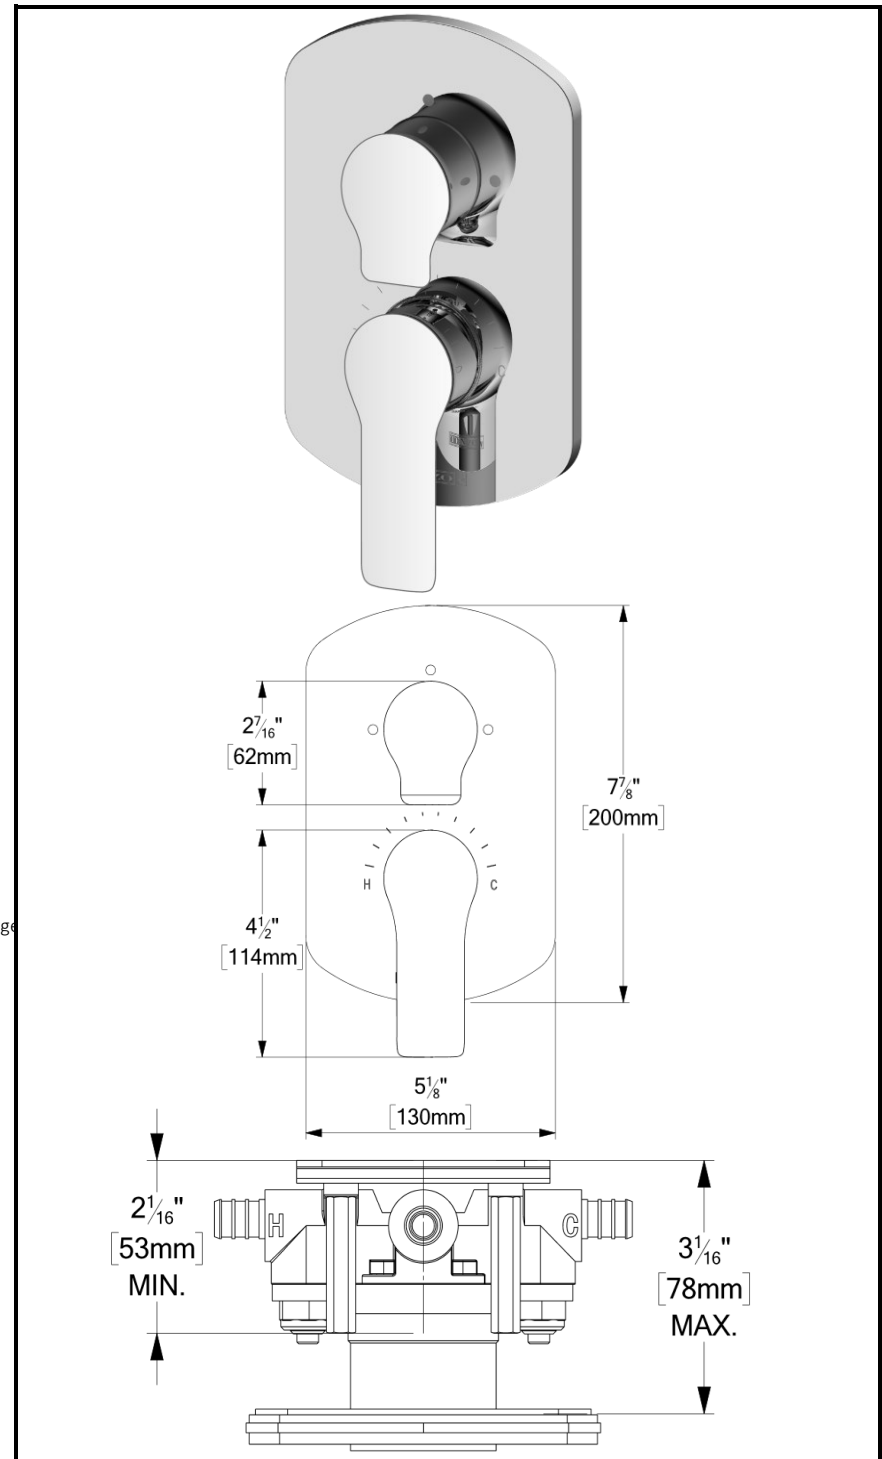

TENZO

FINE PLOMBERIE

PVTS-710-XX

SPECIFICATION

- Dimensions: 26cm x 19cm [7-1/2x10-1/4"]
- Thickness: 12.5mm
- 110 Anti-limestone silicone nozzle
- Inlet 1/2in female
- Flow rate: 7.6 L/min [2.0 gpm] @60psi
- Limited lifetime warranty

Products covered by a limited lifetime warranty against all manufacturing defects.

SPÉCIFICATION

- Dimensions: 26cm x 19cm [7-1/2x10-1/4po]
- Épaisseur: 12.5mm
- 110 buses en silicone anti-calcaire
- Connexion 1/2" femelle
- Débit: 7.6 L/min [2.0 gpm]@60psi
- Garantie à vie limitée