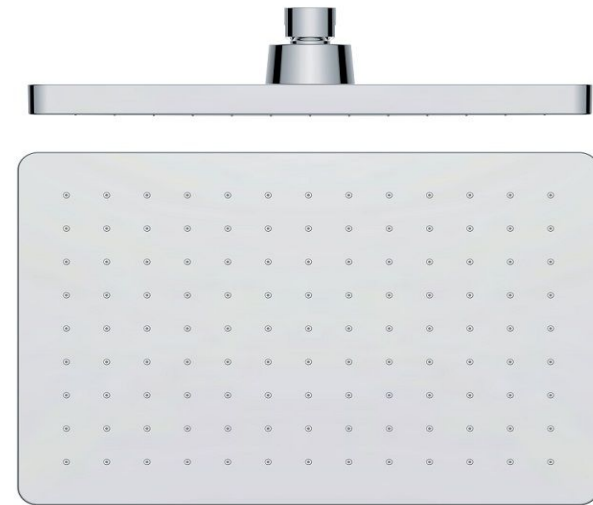

TENZO

FINE PLOMBERIE

PVTS-710-XX

SPECIFICATION

- Dimensions: 26cm x 19cm [7-1/2x10-1/4"]
- Thickness: 12.5mm
- 110 Anti-limestone silicone nozzle
- Inlet 1/2in female
- Flow rate: 7.6 L/min [2.0 gpm] @60psi
- Limited lifetime warranty

FINISHES AVAILABLE

- Refer to the catalog for available finishes

CERTIFICATION

- ASME 112.118.1 / CSA B125.1

For more information about the product or before proceeding to any installation please consult the guide.

Products covered by a limited lifetime warranty against all manufacturing defects.

SPÉCIFICATION

- Dimensions: 26cm x 19cm [7-1/2x10-1/4po]
- Épaisseur: 12.5mm
- 110 buses en silicone anti-calcaire
- Connexion 1/2" femelle
- Débit: 7.6 L/min [2.0 gpm]@60psi
- Garantie à vie limitée

FINIS DISPONIBLE

Se référer au catalogue pour les finis disponible

CERTIFICATION

- ASME 112.118.1 / CSA B125.1

Pour plus d'information sur le produit ou avant de procéder à toute installation veuillez consulter le guide.

Produits couverts par une garantie à vie limitée contre tout défaut de fabrication.

The product may vary slightly from its dimension and appearance.
Les dimensions et l'aspect du produit peuvent varier légèrement de l'illustration