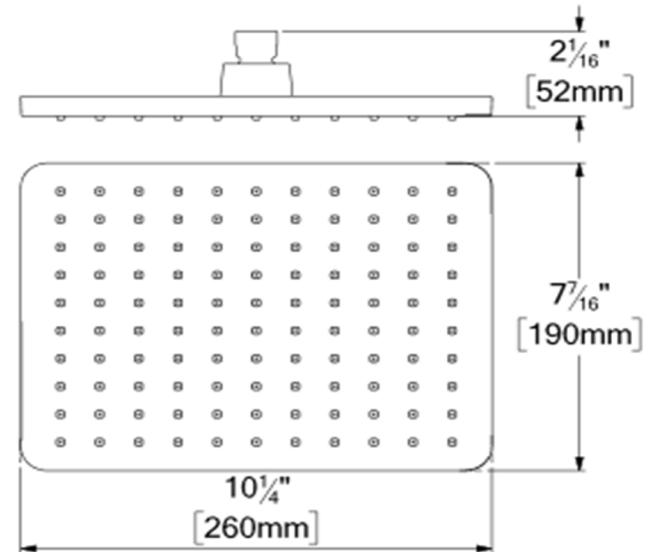

TENZO

FINE PLOMBERIE

PVTS-710-XX

SPECIFICATION

- Dimensions: 26cm x 19cm [7-1/2x10-1/4"]
- Thickness: 12.5mm
- 110 Anti-limestone silicone nozzle
- Inlet 1/2in female
- Flow rate: 7.6 L/min [2.0 gpm] @60psi
- Limited lifetime warranty

FINISHES AVAILABLE

- Refer to the catalog for available finishes

CERTIFICATION

- ASME 112.118.1 / CSA B125.1

For more information about the product or before proceeding to any installation please consult the guide.

Products covered by a limited lifetime warranty against all manufacturing defects.

SPÉCIFICATION

- Dimensions: 26cm x 19cm [7-1/2x10-1/4po]
- Épaisseur: 12.5mm
- 110 buses en silicone anti-calcaire
- Connexion 1/2" femelle
- Débit: 7.6 L/min [2.0 gpm]@60psi
- Garantie à vie limitée

FINIS DISPONIBLE

Se référer au catalogue pour les finis disponible

CERTIFICATION

- ASME 112.118.1 / CSA B125.1

Pour plus d'information sur le produit ou avant de procéder à toute installation veuillez consulter le guide.

Produits couverts par une garantie à vie limitée contre tout défaut de fabrication.

The product may vary slightly from its dimension and appearance.
Les dimensions et l'aspect du produit peuvent varier légèrement de l'illustration