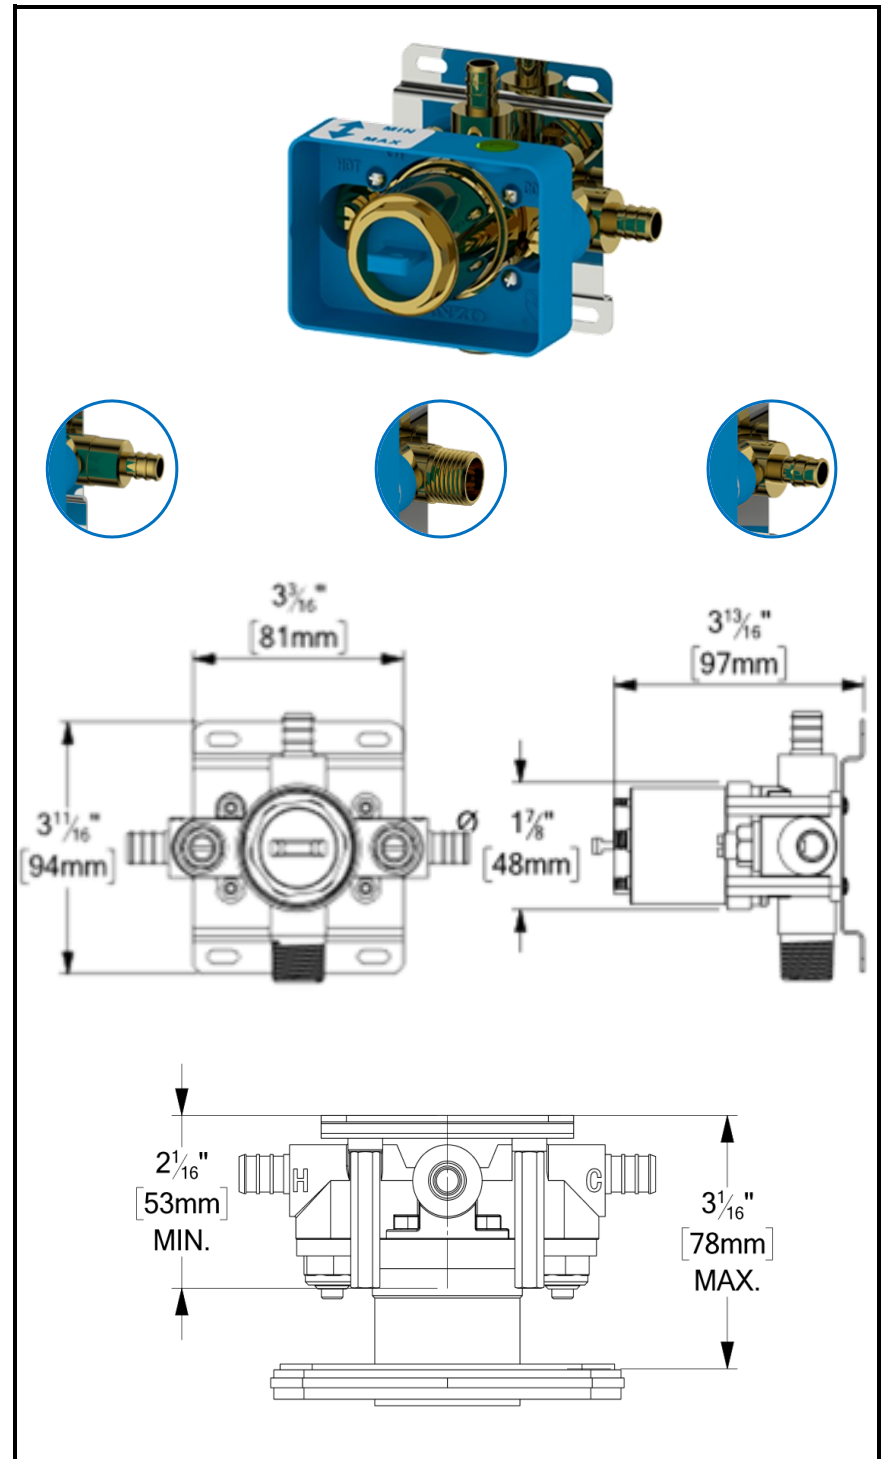

PRODUCTS No.

R-PB22R-X	Valve Rough Tenzo pro 2 fonctions rotary

AVAILABLE FINISHES

- Refer to the catalog for available finishes

CERTIFICATION

- ASME 112.18.1 / CSA B125.1

For more information about the product of before proceeding to any installation please consult the guide.
Products covered by a limited lifetime warranty against all manufacturing defects.

SPÉCIFICATION

- Valve pression balancée
- Débit: 22L/min. [4.8 gpm] @60psi
- Valve de service intégré avec clapets anti-retour
- Capuchon d'essai inclus
- connexions disponibles : PEX,PEX expansion et NPT/soudé
- Ajustement MIN / MAX de 25mm [1"]
- Cartouche température: CAR-HY-PB-RO40-01
- Garantie à vie limitée
- Cartouche incluse avec la finition

No. PRODUITS

R-PB22R-X	Brut de Valve Tenzo pro 2 fonctions rotative

FINIS DISPONIBLE

- Se référer au catalogue pour les finis disponible

CERTIFICATION

- ASME 112.18.1 / CSA B125.1

Pour plus d'information sur le produit ou avant de procéder à toute installation veuillez consulter le guide.
Produits couverts par une garantie à vie limitée contre tout défaut de fabrication.