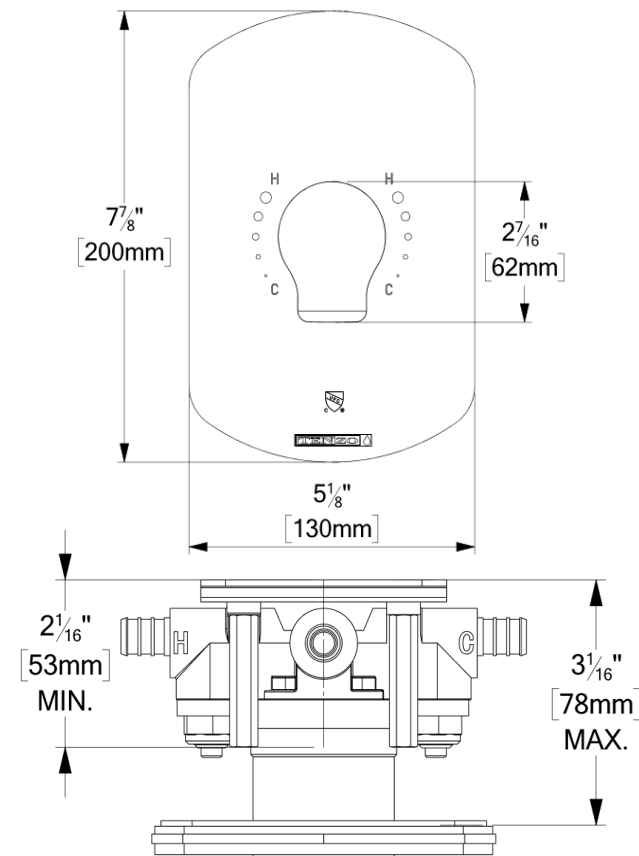

F-GAPB22R-XX

SPECIFICATION

- 2-Functions pressure balanced valve trim
- **SMART-TRIM™** easy installation
- Compatible with rough R-PB22R-XX
- Limited lifetime warranty
- **Cartridge included with the trim**

PRODUCTS No.

F-GAPB22R-XX	Trim for SMART-TRIM valve press. Bal. 2 rotative functions

AVAILABLE FINISHES

- Refer to the catalog for available finishes

CERTIFICATION

- ASME 112.18.1 / CSA B125.1

For more information about the product or before proceeding to any installation please consult the guide.
Products covered by a limited lifetime warranty against all manufacturing defects.

SPÉCIFICATION

- Finition de valve pression balancée 2 fonctions
- Système facile d'installation **SMART-TRIM™**
- Compatible avec brut R-PB22R-XX
- Garantie à vie limitée
- **Cartouche incluse avec la finition**

No. PRODUITS

F-GAPB22R-XX	Finition de valve pres. Bal. SMART-TRIM 2 fonctions rotative

FINIS DISPONIBLE

- Se référer au catalogue pour les finis disponible

CERTIFICATION

- ASME 112.18.1 / CSA B125.1

Pour plus d'information sur le produit ou avant de procéder à toute installation veuillez consulter le guide.
Produits couverts par une garantie à vie limitée contre tout défaut de fabrication.

The product may vary slightly from its dimension and appearance.
Les dimensions et l'aspect du produit peuvent varier légèrement de l'illustration