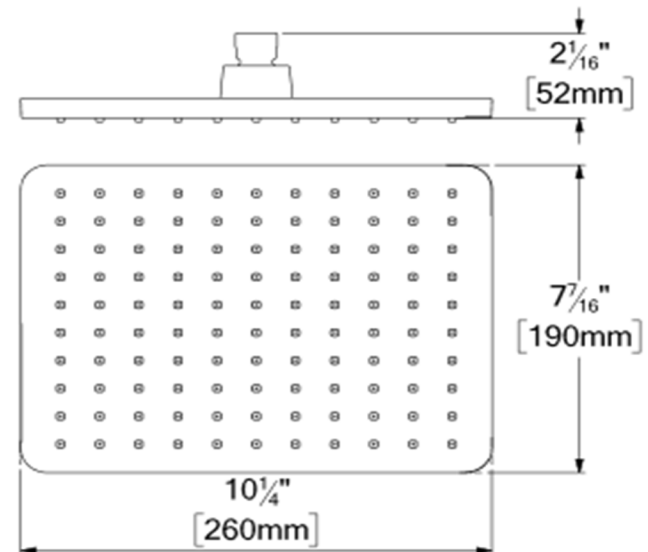

TENZO

FINE PLOMBERIE

PVTS-710-XX

SPECIFICATION

- Dimensions: 26cm x 19cm [7-1/2x10-1/4"]
- Thickness: 12.5mm
- 110 Anti-limestone silicone nozzle
- Inlet 1/2in female
- Flow rate: 7.6 L/min [2.0 gpm] @60psi
- Limited lifetime warranty

FINISHES AVAILABLE

- Refer to the catalog for available finishes

CERTIFICATION

- ASME 112.118.1 / CSA B125.1

For more information about the product or before proceeding to any installation please consult the guide.

Products covered by a limited lifetime warranty against all manufacturing defects.

SPÉCIFICATION

- Dimensions: 26cm x 19cm [7-1/2x10-1/4po]
- Épaisseur: 12.5mm
- 110 buses en silicone anti-calcaire
- Connexion 1/2" femelle
- Débit: 7.6 L/min [2.0 gpm]@60psi
- Garantie à vie limitée

FINIS DISPONIBLE

Se référer au catalogue pour les finis disponible

CERTIFICATION

- ASME 112.118.1 / CSA B125.1

Pour plus d'information sur le produit ou avant de procéder à toute installation veuillez consulter le guide.

Produits couverts par une garantie à vie limitée contre tout défaut de fabrication.

The product may vary slightly from its dimension and appearance.
Les dimensions et l'aspect du produit peuvent varier légèrement de l'illustration