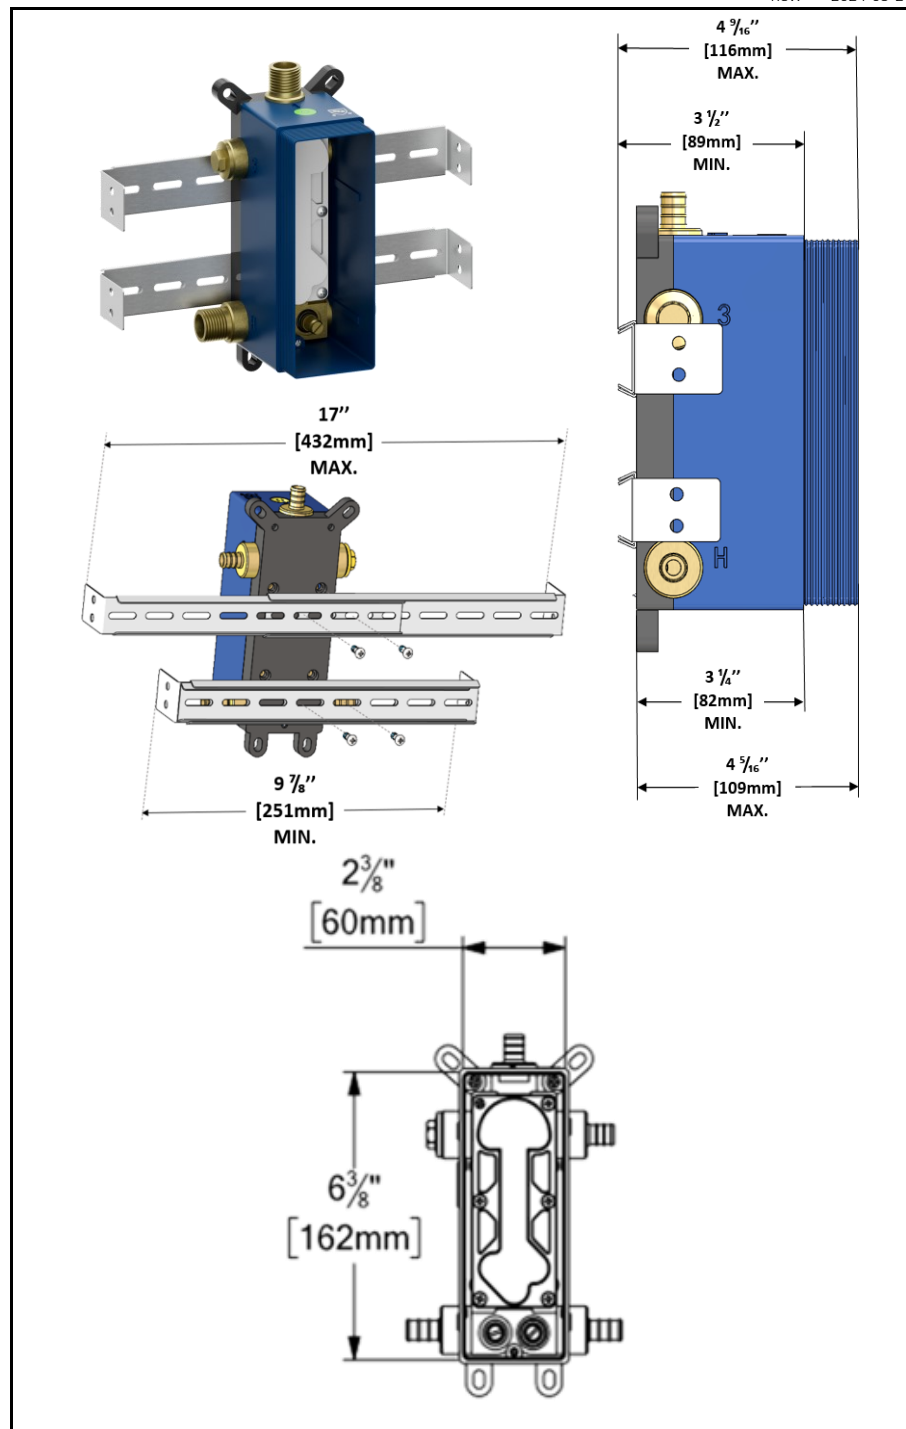

TENZO

FINE PLOMBERIE

R-31-N

SPECIFICATION

- Universal T-Box rough-in
- 1/2" NPT male connections
- Service check/stop valves
- Limited lifetime warranty

PRODUCTS No.

R-31-N	Universal T-Box rough in

FINISHES AVAILABLE

- Refer to the catalog for available finishes

CERTIFICATION

- ASME 112.18.1 / CSA B125.1

For more information about the product of before proceeding to any installation please consult the guide.
Products covered by a limited lifetime warranty against all manufacturing defects.

SPÉCIFICATION

- Brut T-Box universel
- Connexions male 1/2po NPT
- Valves de service
- Garantie à vie limitée

No. PRODUITS

R-31-N	Brut de valve universel

FINIS DISPONIBLE

Se référer au catalogue pour les finis disponible

CERTIFICATION

- ASME 112.18.1 / CSA B125.1

Pour plus d'information sur le produit ou avant de procéder à toute installation veuillez consulter le guide.
Produits couverts par une garantie à vie limitée contre tout défaut de fabrication.

The product may vary slightly from its dimension and appearance.

Les dimensions et l'aspect du produit peuvent varier légèrement de l'illustration