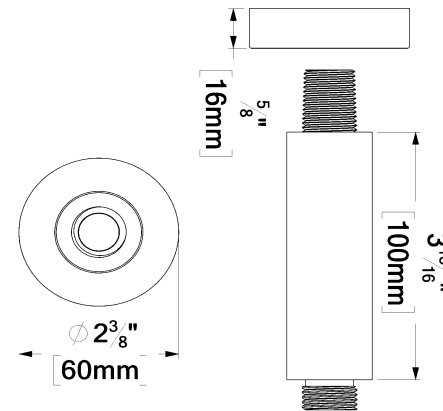

SA-704-XX

SPECIFICATION

- Shower arm ceiling solid brass
- Inlet ½in male NPT
- Limited lifetime warranty

FINISHES AVAILABLE

- Refer to the catalog for available finishes

CERTIFICATION

- ASME 112.118.1 / CSA B125.1

For more information about the product or before proceeding to any installation please consult the guide.
Products covered by a limited lifetime warranty against all manufacturing defects.

SPÉCIFICATION

- Bras de douche de plafond en laiton massif
- Connexion ½po mâle NPT
- Garantie à vie limitée

FINIS DISPONIBLE

Se référer au catalogue pour les finis disponible

CERTIFICATION

ASME 112.118.1 / CSA B125.1

Pour plus d'information sur le produit ou avant de procéder à toute installation veuillez consulter le guide.
Produits couverts par une garantie à vie limitée contre tout défaut de fabrication.

The product may vary slightly from its dimension and appearance.
Les dimensions et l'aspect du produit peuvent varier légèrement de l'illustration