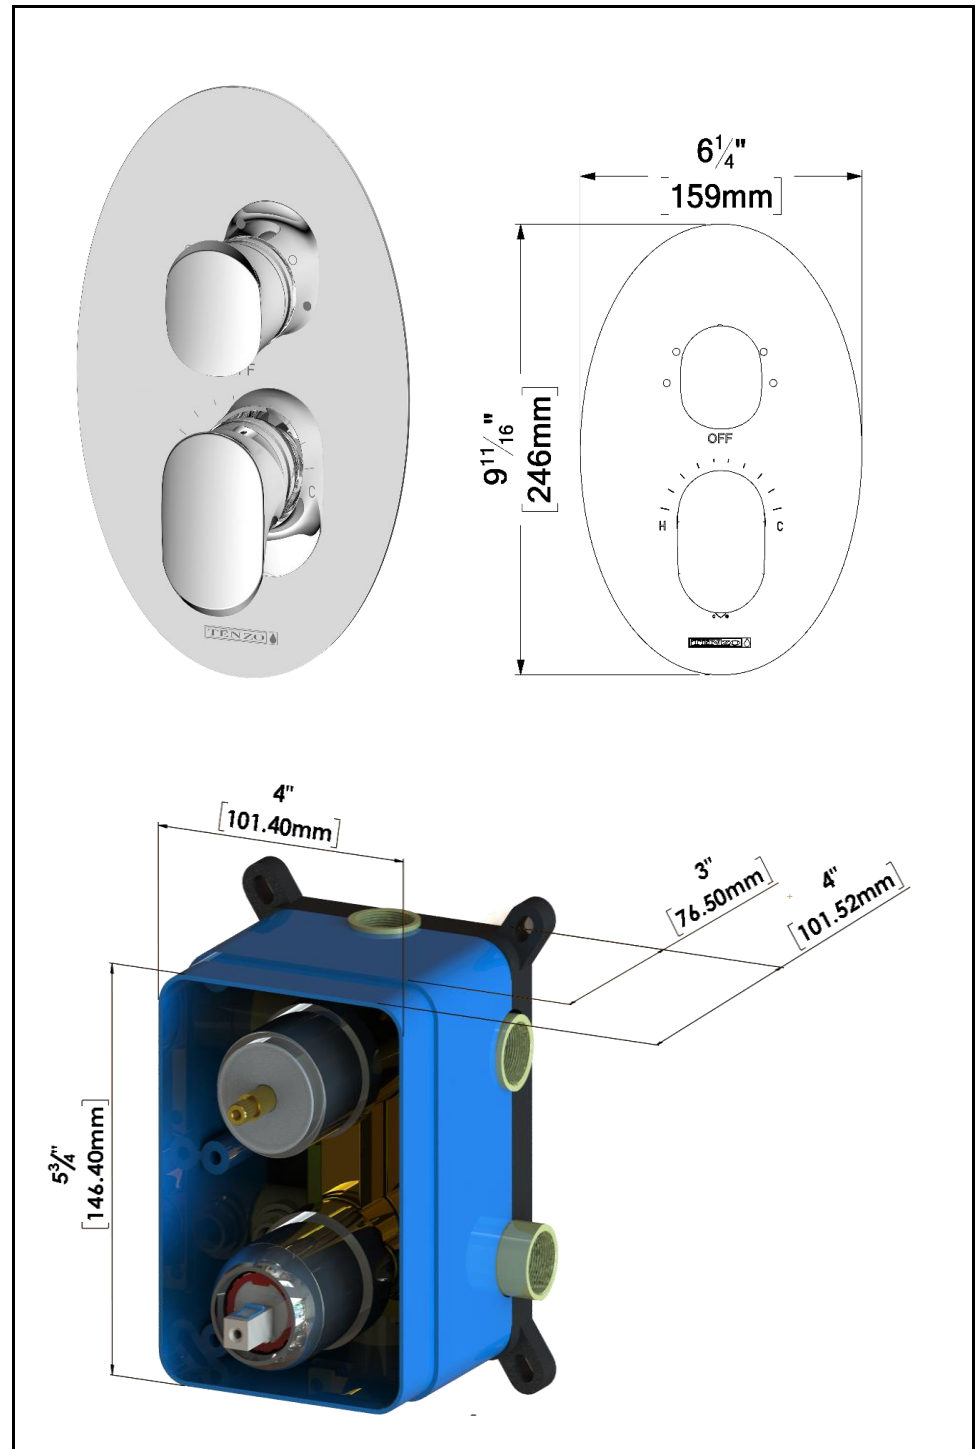

FLUVIA / FLPB33-XX

SPECIFICATION

- Universal T-Box rough-in
- Pressure balanced valve 21L/min [5.5 gpm] @60psi
- Diverter valve 3 functions (shared zones)
- Service check/stop valves
- 1/2" NPT female connections
- Limited lifetime warranty

PRODUCTS No.

FLPB33-XX	Complete valve (Rough & trims)
R-30	Universal T-Box rough in
F-FLPB33-XX	Trim

FINISHES AVAILABLE

- Refer to the catalog for available finishes

CERTIFICATION

- ASME 112.18.1 / CSA B125.1

For more information about the product or before proceeding to any installation please consult the guide.
Products covered by a limited lifetime warranty against all manufacturing defects.

SPÉCIFICATION

- Brut T-Box universel
- Valve pression équilibrée 21L/min [5.5 gpm] @60psi
- Valve déviatrice 3 fonctions (zones partagées)
- Connexions femelles 1/2po NPT
- Valves de service
- Garantie à vie limitée

No. PRODUITS

FLPB33-XX	Valve complète (Brut & Garnitures)
R-30	Brut de valve universel
F-FLPB33-XX	Garnitures

FINIS DISPONIBLE

Se référer au catalogue pour les finis disponible

CERTIFICATION

- ASME 112.18.1 / CSA B125.1

Pour plus d'information sur le produit ou avant de procéder à toute installation veuillez consulter le guide.
Produits couverts par une garantie à vie limitée contre tout défaut de fabrication.

The product may vary slightly from its dimension and appearance.
Les dimensions et l'aspect du produit peuvent varier légèrement de l'illustration