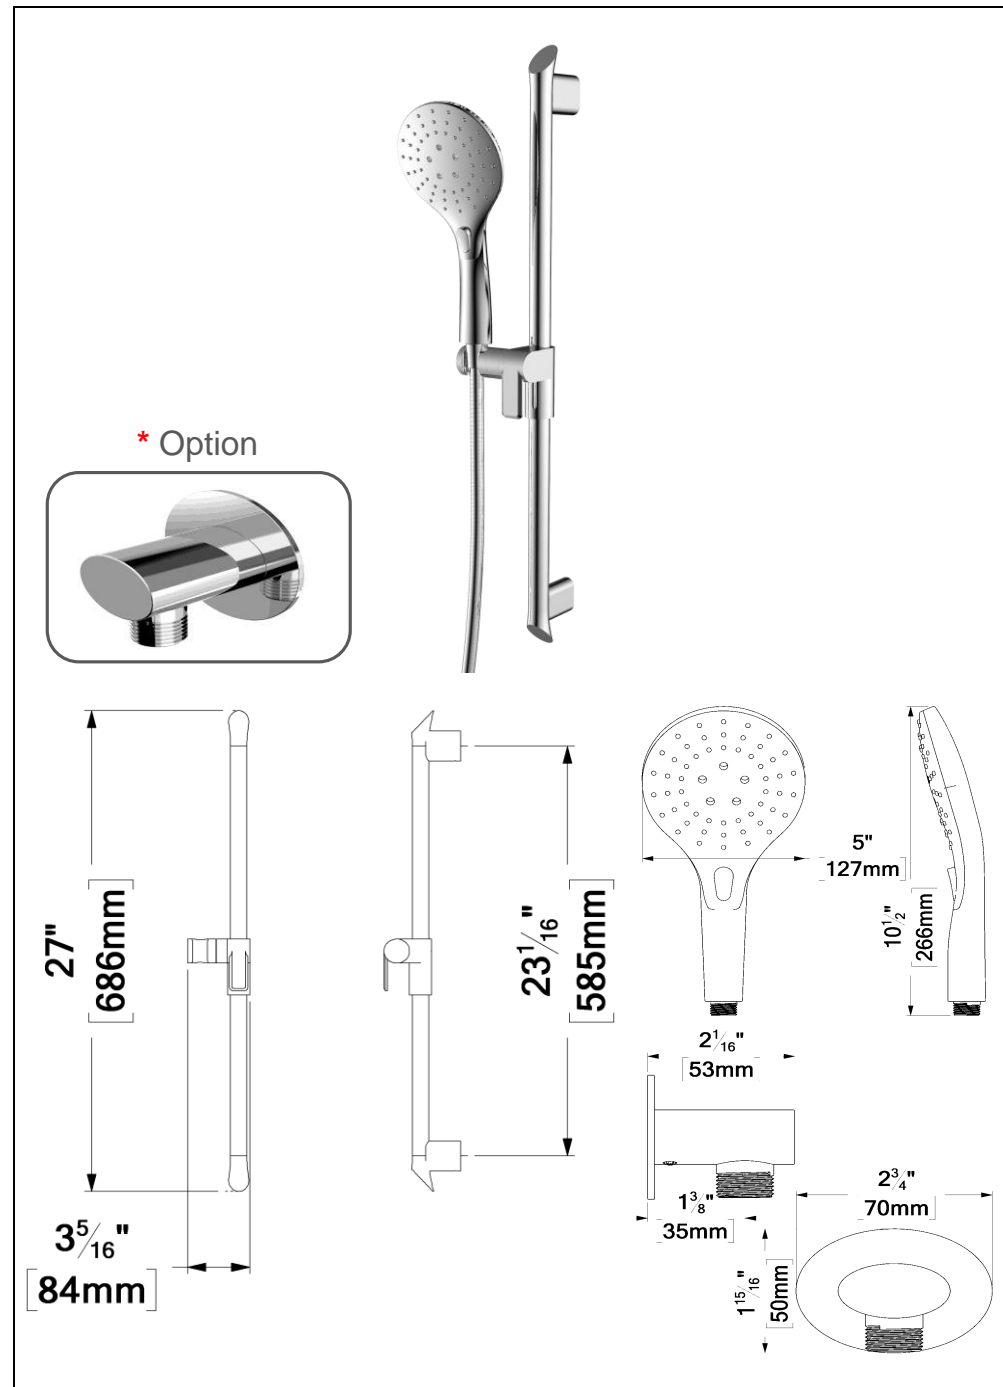

KRD-3319-XX / KRD-33196-XX

SPECIFICATION

- Sliding bar kit
- Elbow (option)
- Limited lifetime warranty

KRD-3319-XX	* KRD-33196-XX	Description
RD-33-XX	RD-33-XX	Sliding Bar
HS-219-XX	HS-219-XX	Hand shower
SSHE-150-XX	SSHE-150-XX	Hose
N/A	HC-306-XX	Elbow (Option)

FINISHES AVAILABLE

- Refer to the catalog for available finishes

CERTIFICATION

- ASME 112.118.1 / CSA B125.1

For more information about the product or before proceeding to any installation please consult the guide. Products covered by a limited lifetime warranty against all manufacturing defects.

SPÉCIFICATION

- Ensemble de rail de douche
- Coude en option
- Garantie à vie limitée

KRD-3319-XX	* KRD-33196-XX	Description
RD-33-XX	RD-33-XX	Rail de douche
HS-219-XX	HS-219-XX	Douchette
SSHE-150-XX	SSHE-150-XX	Boyau
N/A	HC-306-XX	Coude (Option)

FINIS DISPONIBLE

- Se référer au catalogue pour les finis disponible

CERTIFICATION

- ASME 112.118.1 / CSA B125.1

Pour plus d'information sur le produit ou avant de procéder à toute installation veuillez consulter le guide. Produits couverts par une garantie à vie limitée contre tout défaut de fabrication.

The product may vary slightly from its dimension and appearance. Les dimensions et l'aspect du produit peuvent varier légèrement de l'illustration