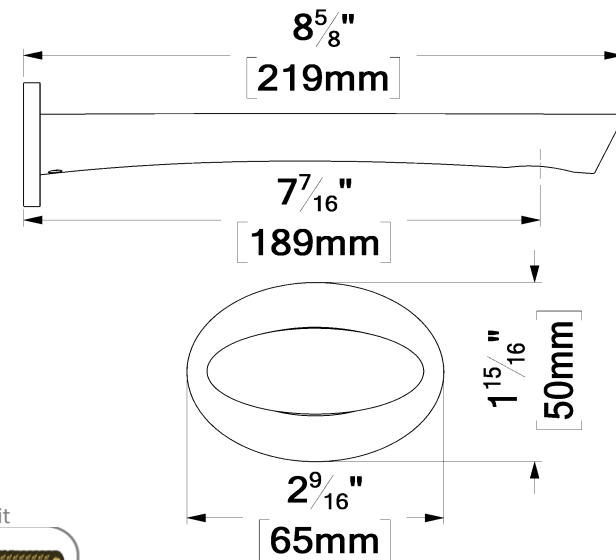

BS-306-XX

SPECIFICATION

- Spout
- Made of solid brass
- Slip-fit installation
- Flow rate: 25L/min [6.6 gpm] @60psi
- Inlet 1/2in male NPT
- Limited lifetime warranty

FINISHES AVAILABLE

- Refer to the catalog for available finishes

CERTIFICATION

- ASME 112.118.1 / CSA B125.1

For more information about the product or before proceeding to any installation please consult the guide.

Products covered by a limited lifetime warranty against all manufacturing defects.

SPÉCIFICATION

- Bec de bain
- Fabriqué en laiton massif
- Installation Slip-fit
- Débit: 25L/min [6.6 gpm] @60psi
- Connexion 1/2" mâle NPT

FINIS DISPONIBLE

Se référer au catalogue pour les finis disponible

CERTIFICATION

ASME 112.118.1 / CSA B125.1

Pour plus d'information sur le produit ou avant de procéder à toute installation veuillez consulter le guide.

Produits couverts par une garantie à vie limitée contre tout défaut de fabrication.

Slip-Fit

The product may vary slightly from its dimension and appearance.
Les dimensions et l'aspect du produit peuvent varier légèrement de l'illustration