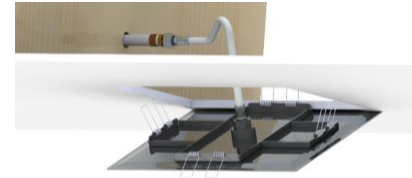

Installation *EasyClips*

The product may vary slightly from its dimension and appearance.
Les dimensions et l'aspect du produit peuvent varier légèrement de l'illustration