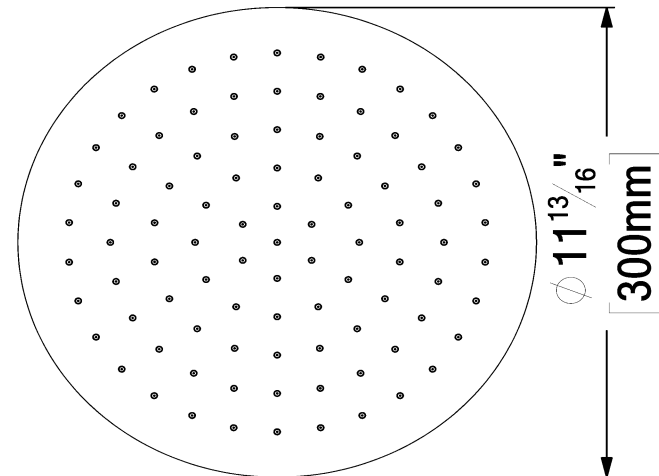

CSH-12-R-XX

SPECIFICATION

- Recessed stainless steel shower head
- EasyClips installation system
- Dimensions: Dia. 30cm [12in]
- Thickness: 2mm
- 91 Anti-limestone silicone nozzle
- Inlet ½in female
- Flow rate: 7.6 L/min [2.0 gpm] @60psi
- Limited lifetime warranty

FINISHES AVAILABLE

- Refer to the catalog for available finishes

CERTIFICATION

- ASME 112.118.1 / CSA B125.1

For more information about the product or before proceeding to any installation please consult the guide.

Products covered by a limited lifetime warranty against all manufacturing defects.

SPÉCIFICATION

- Tête de douche en acier inoxydable encastrée
- Installation rapide EasyClips
- Dimensions: Dia. 30cm [12po]
- Épaisseur: 2mm
- 91 buses en silicone anti-calcaire
- Débit: 7.6 L/min [2.0 gpm] @60psi
- Garantie à vie limitée

FINIS DISPONIBLE

Se référer au catalogue pour les finis disponible

CERTIFICATION

ASME 112.118.1 / CSA B125.1

Pour plus d'information sur le produit ou avant de procéder à toute installation veuillez consulter le guide.

Produits couverts par une garantie à vie limitée contre tout défaut de fabrication.

Installation *EasyClips*

The product may vary slightly from its dimension and appearance.
Les dimensions et l'aspect du produit peuvent varier légèrement de l'illustration