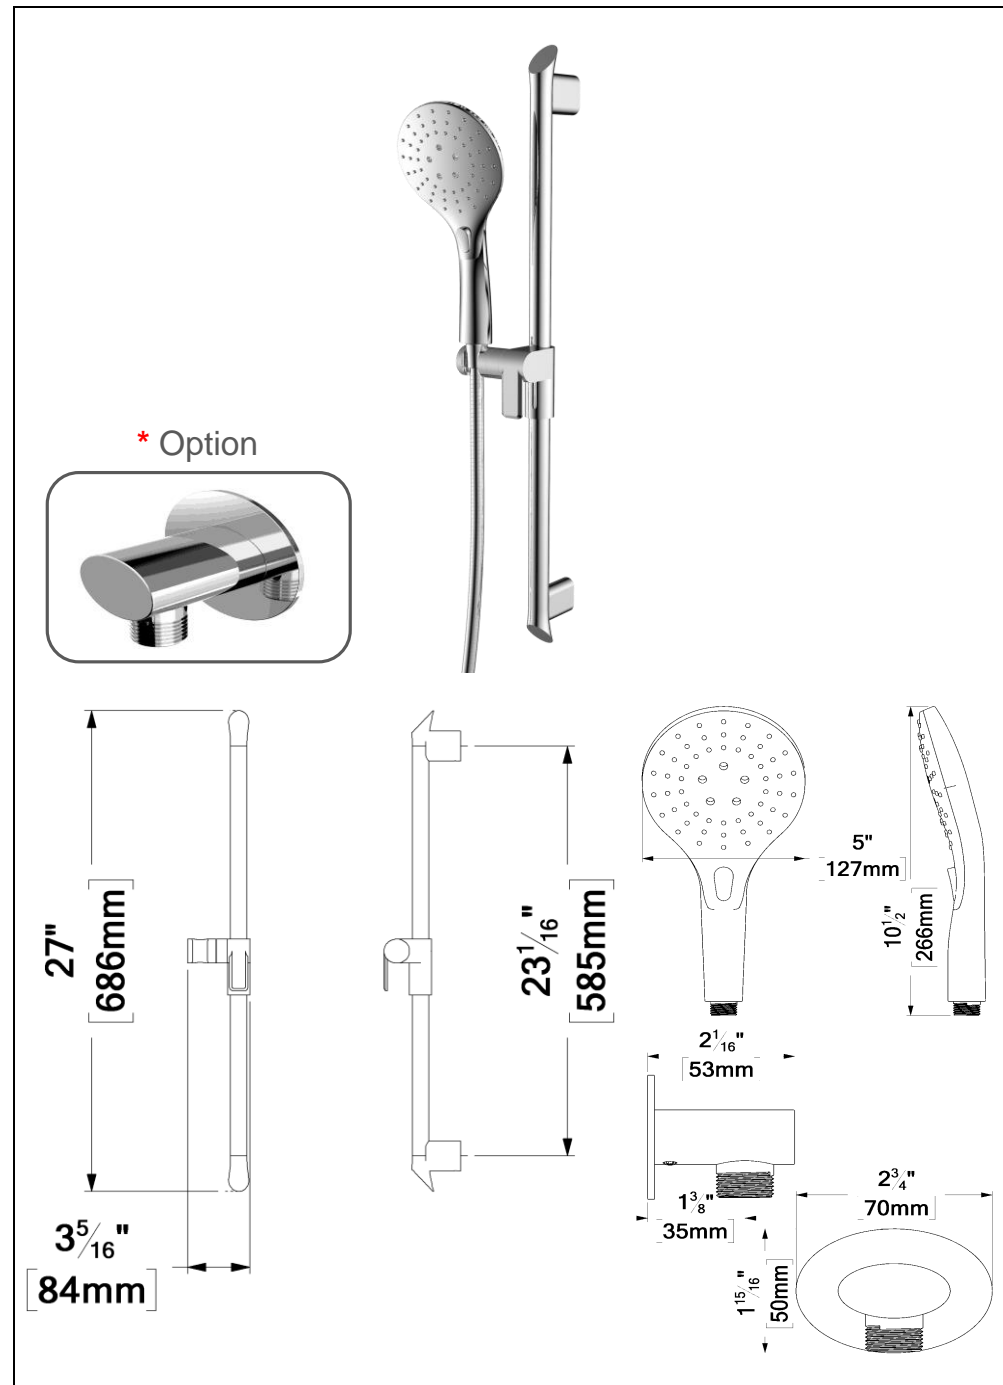

CSH-12-R-XX

SPECIFICATION

- Recessed stainless steel shower head
- EasyClips installation system
- Dimensions: Dia. 30cm [12in]
- Thickness: 2mm
- 91 Anti-limestone silicone nozzle
- Inlet ½in female
- Flow rate: 7.6 L/min [2.0 gpm] @60psi
- Limited lifetime warranty

Products covered by a limited lifetime warranty against all manufacturing defects.

SPÉCIFICATION

- Tête de douche en acier inoxydable encastrée
- Installation rapide EasyClips
- Dimensions: Dia. 30cm [12po]
- Épaisseur: 2mm
- 91 buses en silicone anti-calcaire
- Débit: 7.6 L/min [2.0 gpm] @60psi
- Garantie à vie limitée

SPÉCIFICATION

- Ensemble de rail de douche
- Coude en option
- Garantie à vie limitée

KRD-3319-XX	* KRD-33196-XX	Description
RD-33-XX	RD-33-XX	Rail de douche
HS-219-XX	HS-219-XX	Douchette
SSHE-150-XX	SSHE-150-XX	Boyau
N/A	HC-306-XX	Coude (Option)

The product may vary slightly from its dimension and appearance.
Les dimensions et l'aspect du produit peuvent varier légèrement de l'illustration