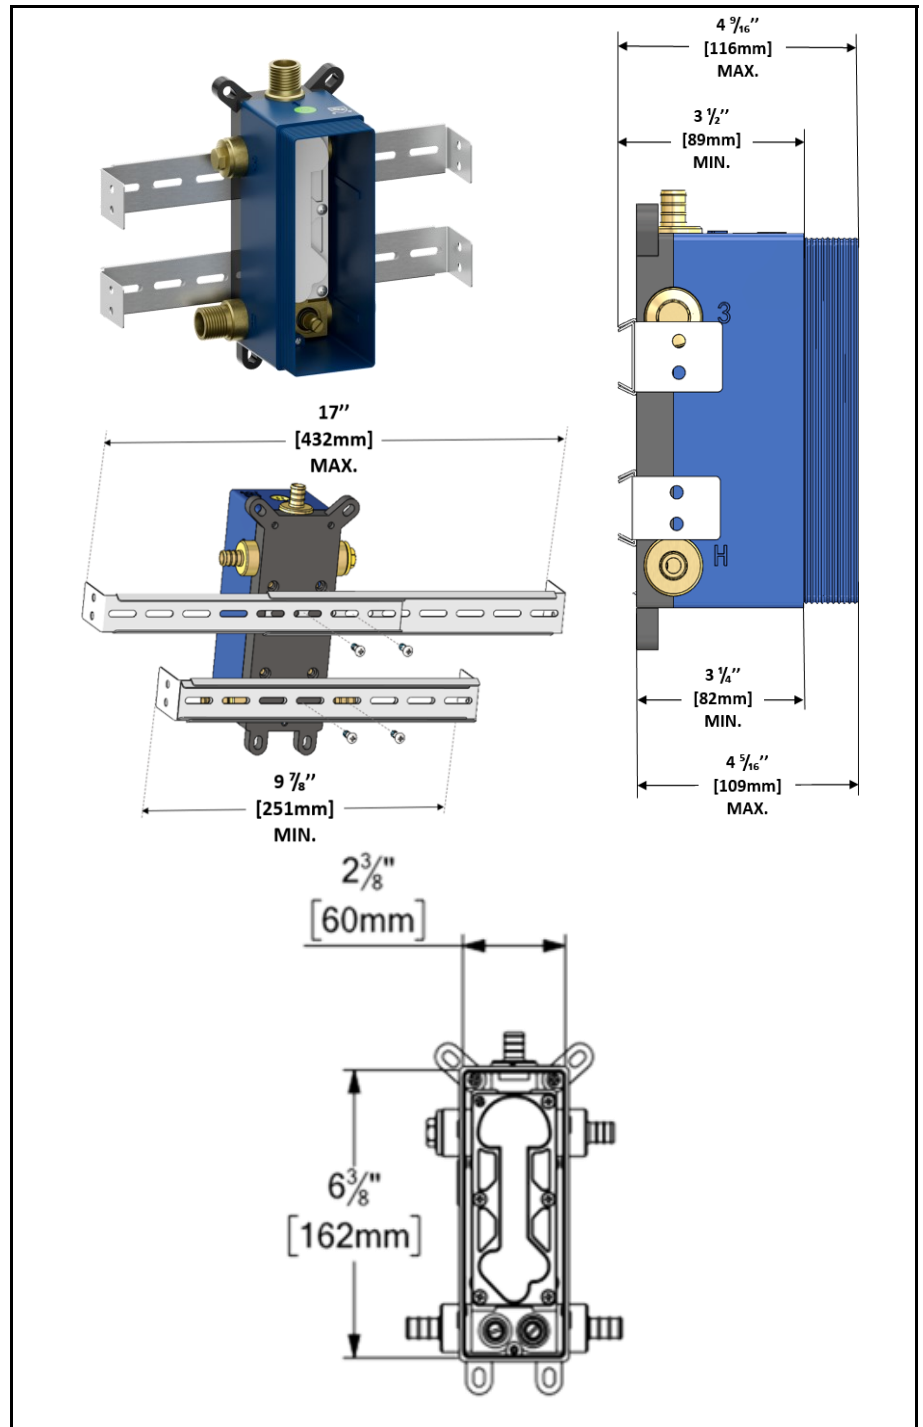

TENZO

FINE PLOMBERIE

R-31-N

SPECIFICATION

- Universal T-Box rough-in
- 1/2" NPT male connections
- Service check/stop valves
- Limited lifetime warranty

PRODUCTS No.

R-31-N	Universal T-Box rough in

FINISHES AVAILABLE

- Refer to the catalog for available finishes

CERTIFICATION

- ASME 112.18.1 / CSA B125.1

For more information about the product of before proceeding to any installation please consult the guide.
Products covered by a limited lifetime warranty against all manufacturing defects.

SPÉCIFICATION

- Brut T-Box universel
- Connexions male 1/2po NPT
- Valves de service
- Garantie à vie limitée

No. PRODUITS

R-31-N	Brut de valve universel

FINIS DISPONIBLE

Se référer au catalogue pour les finis disponible

CERTIFICATION

- ASME 112.18.1 / CSA B125.1

Pour plus d'information sur le produit ou avant de procéder à toute installation veuillez consulter le guide.
Produits couverts par une garantie à vie limitée contre tout défaut de fabrication.

The product may vary slightly from its dimension and appearance.

Les dimensions et l'aspect du produit peuvent varier légèrement de l'illustration