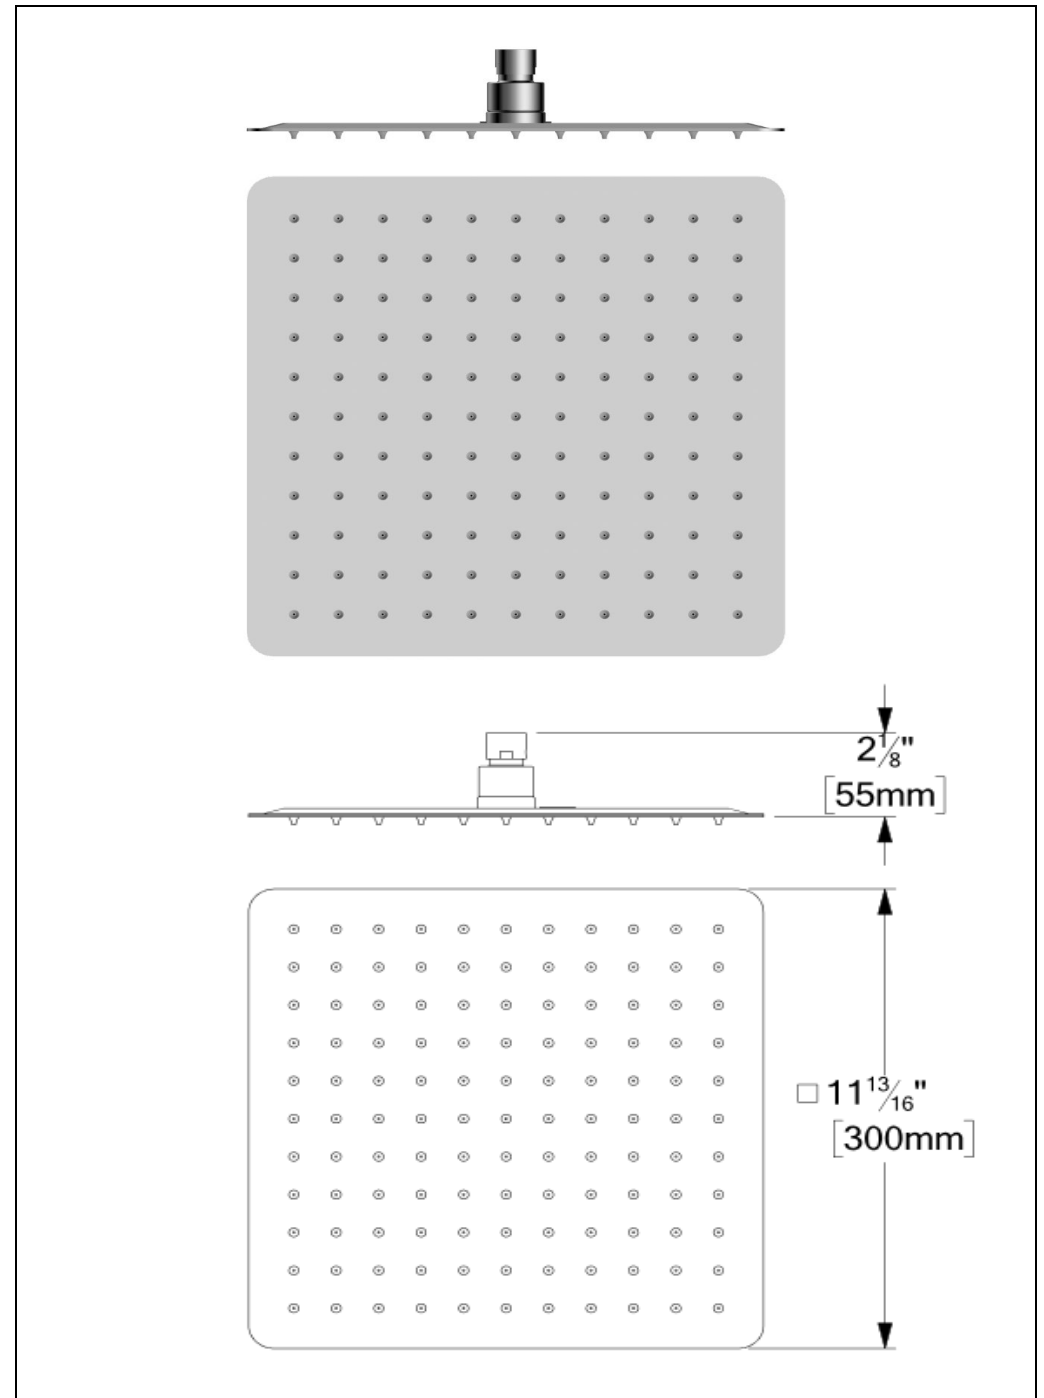

SSTS-12-Q-XX

SPECIFICATION

- Shower head stainless steel
- AirBoost technology (30% more pressure)
- Dimensions: Dia. 30cm x 30cm [12x12in]
- Thickness: 2mm
- 121 Anti-limestone silicone nozzle
- Inlet ½in female
- Flow rate: 7.6 L/min [2.0 gpm] @60psi
- Limited lifetime warranty

FINISHES AVAILABLE

- Refer to the catalog for available finishes

CERTIFICATION

- ASME 112.118.1 / CSA B125.1

For more information about the product or before proceeding to any installation please consult the guide.

Products covered by a limited lifetime warranty against all manufacturing defects.

SPÉCIFICATION

- Tête de douche en acier inoxydable
- Technologie d'injection d'air Air Boost (30% + de pression)
- Dimensions: Dia. 30cm x 30cm [12x12po]
- Épaisseur: 2mm
- 121 buses en silicone anti-calcaire
- Débit: 7.6 L/min [2.0 gpm] @60psi
- Garantie à vie limitée

FINIS DISPONIBLE

Se référer au catalogue pour les finis disponible

CERTIFICATION

ASME 112.118.1 / CSA B125.1

Pour plus d'information sur le produit ou avant de procéder à toute installation veuillez consulter le guide.

Produits couverts par une garantie à vie limitée contre tout défaut de fabrication.

The product may vary slightly from its dimension and appearance.

Les dimensions et l'aspect du produit peuvent varier légèrement de l'illustration