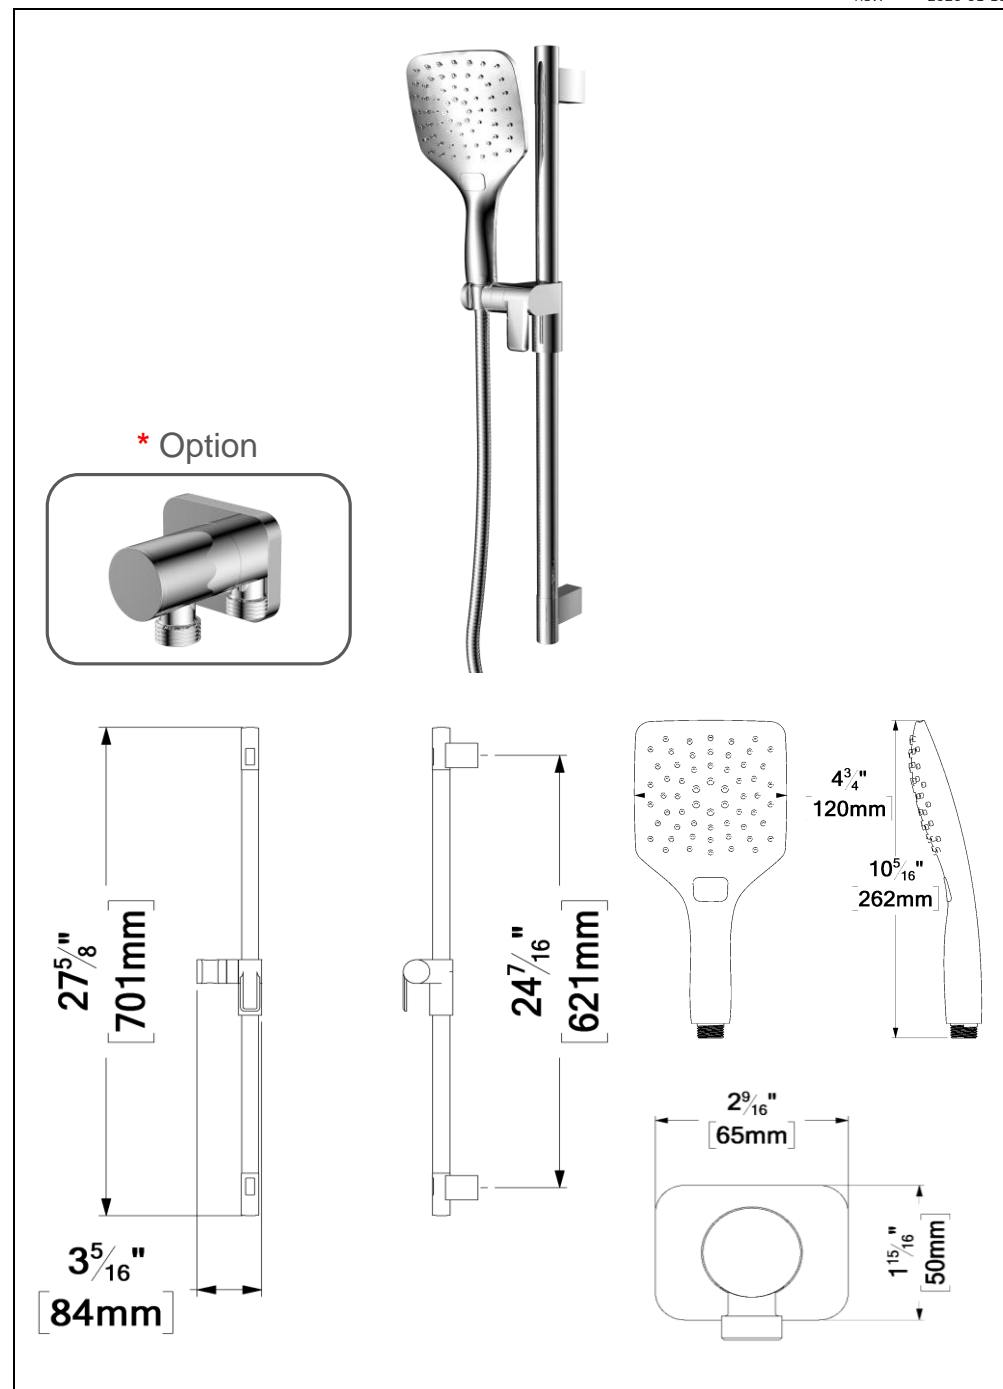

SSTS-12-Q-XX

SPECIFICATION

- Shower head stainless steel
- AirBoost technology (30% more pressure)
- Dimensions: Dia. 30cm x 30cm [12x12in]
- Thickness: 2mm
- 121 Anti-limestone silicone nozzle
- Inlet ½in female
- Flow rate: 7.6 L/min [2.0 gpm] @60psi
- Limited lifetime warranty

SA-608-XX

SPECIFICATION

- Shower arm wall-mounted solid brass
- Slip-fit installation
- Inlet 1/2in male NPT
- Limited lifetime warranty

FINISHES AVAILABLE

- Refer to the catalog for available finishes

CERTIFICATION

The product may vary slightly from its dimension and appearance.
 Les dimensions et l'aspect du produit peuvent varier légèrement de l'illustration

BS-308-XX

SPECIFICATION

- Spout
- Made of solid brass
- Slip-fit installation
- Flow rate: 25L/min [6.6 gpm] @60psi
- Inlet ½in female NPT
- Limited lifetime warranty