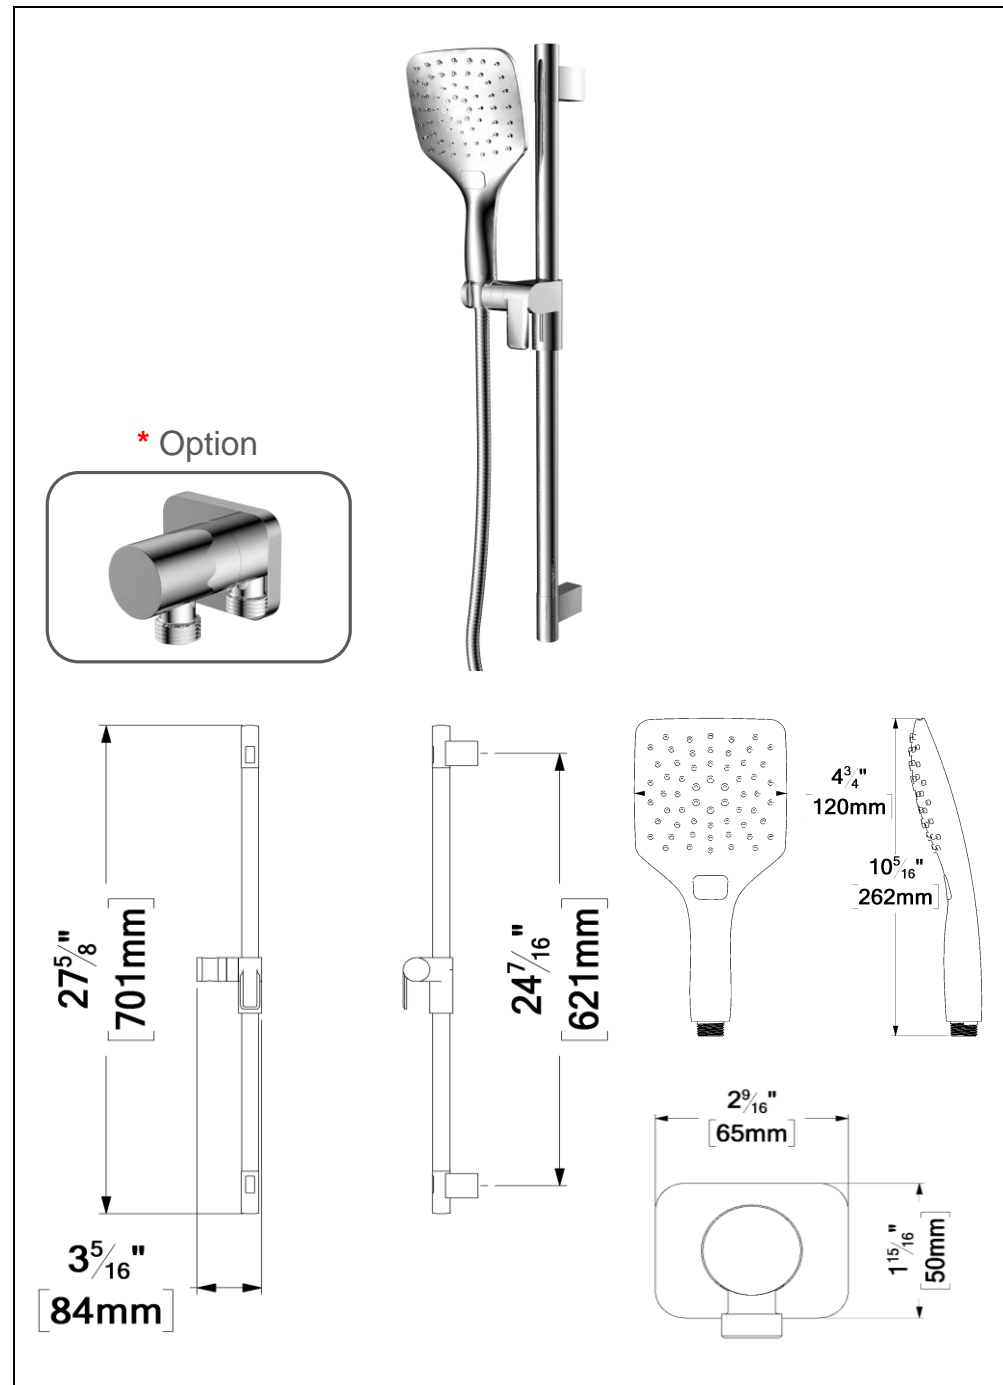

KRD-3518-XX / KRD-35188-XX

SPECIFICATION

- Sliding bar kit
- Elbow (option)
- Limited lifetime warranty

KRD-3518-XX	* KRD-35188-XX	Description
RD-35-XX	RD-35-XX	Sliding Bar
HS-218-XX	HS-218-XX	Hand shower
SSHE-150-XX	SSHE-150-XX	Hose
N/A	HC-308-XX	Elbow (Option)

FINISHES AVAILABLE

- Refer to the catalog for available finishes

CERTIFICATION

- ASME 112.118.1 / CSA B125.1

For more information about the product or before proceeding to any installation please consult the guide. Products covered by a limited lifetime warranty against all manufacturing defects.

SPÉCIFICATION

- Ensemble de rail de douche
- Coude en option
- Garantie à vie limitée

KRD-3518-XX	* KRD-35188-XX	Description
RD-35-XX	RD-35-XX	Rail de douche
HS-218-XX	HS-218-XX	Douchette
SSHE-150-XX	SSHE-150-XX	Boyau
N/A	HC-308-XX	Coude (Option)

FINIS DISPONIBLE

- Se référer au catalogue pour les finis disponible

CERTIFICATION

- ASME 112.118.1 / CSA B125.1

Pour plus d'information sur le produit ou avant de procéder à toute installation veuillez consulter le guide. Produits couverts par une garantie à vie limitée contre tout défaut de fabrication.

The product may vary slightly from its dimension and appearance.
Les dimensions et l'aspect du produit peuvent varier légèrement de l'illustration