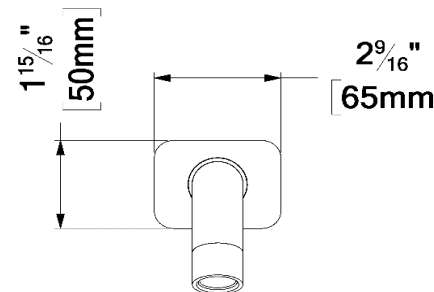

BS-308-XX

SPECIFICATION

- Spout
- Made of solid brass
- Slip-fit installation
- Flow rate: 25L/min [6.6 gpm] @60psi
- Inlet ½in female NPT
- Limited lifetime warranty

FINISHES AVAILABLE

- Refer to the catalog for available finishes

CERTIFICATION

- ASME 112.118.1 / CSA B125.1

For more information about the product or before proceeding to any installation please consult the guide.

Products covered by a limited lifetime warranty against all manufacturing defects.

SPÉCIFICATION

- Bec de bain
- Fabriqué en laiton massif
- Débit: 25L/min [6.6 gpm] @60psi
- Connexion ½" femelle NPT
- Garantie à vie limitée

FINIS DISPONIBLE

Se référer au catalogue pour les finis disponible

CERTIFICATION

ASME 112.118.1 / CSA B125.1

Pour plus d'information sur le produit ou avant de procéder à toute installation veuillez consulter le guide.

Produits couverts par une garantie à vie limitée contre tout défaut de fabrication.

The product may vary slightly from its dimension and appearance.
Les dimensions et l'aspect du produit peuvent varier légèrement de l'illustration