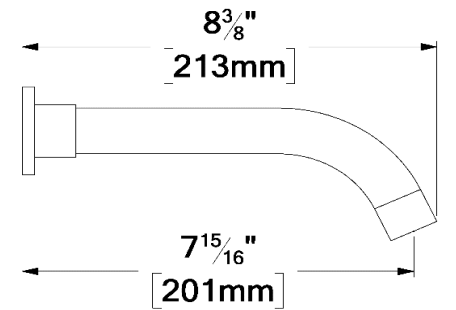

BS-308-XX

SPECIFICATION

- Spout
- Made of solid brass
- Slip-fit installation
- Flow rate: 25L/min [6.6 gpm] @60psi
- Inlet ½in female NPT
- Limited lifetime warranty

FINISHES AVAILABLE

- Refer to the catalog for available finishes

CERTIFICATION

- ASME 112.118.1 / CSA B125.1

For more information about the product or before proceeding to any installation please consult the guide.

Products covered by a limited lifetime warranty against all manufacturing defects.

SPÉCIFICATION

- Bec de bain
- Fabriqué en laiton massif
- Débit: 25L/min [6.6 gpm] @60psi
- Connexion ½" femelle NPT
- Garantie à vie limitée

FINIS DISPONIBLE

Se référer au catalogue pour les finis disponible

CERTIFICATION

ASME 112.118.1 / CSA B125.1

Pour plus d'information sur le produit ou avant de procéder à toute installation veuillez consulter le guide.

Produits couverts par une garantie à vie limitée contre tout défaut de fabrication.

The product may vary slightly from its dimension and appearance.
Les dimensions et l'aspect du produit peuvent varier légèrement de l'illustration