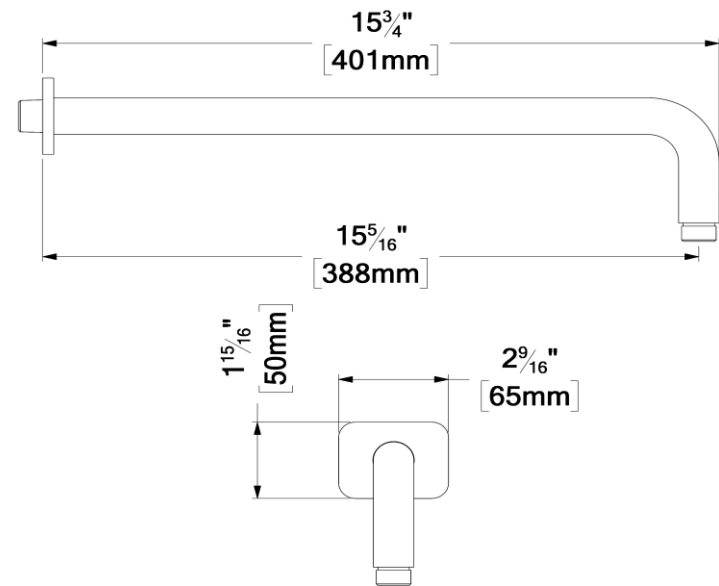

SA-608-XX

SPECIFICATION

- Shower arm wall-mounted solid brass
- Slip-fit installation
- Inlet 1/2in male NPT
- Limited lifetime warranty

FINISHES AVAILABLE

- Refer to the catalog for available finishes

CERTIFICATION

- ASME 112.118.1 / CSA B125.1

For more information about the product or before proceeding to any installation please consult the guide.
Products covered by a limited lifetime warranty against all manufacturing defects.

SPÉCIFICATION

- Bras de douche mural en laiton massif
- Connexion 1/2po mâle NPT
- Garantie à vie limitée

FINIS DISPONIBLE

Se référer au catalogue pour les finis disponible

CERTIFICATION

- ASME 112.118.1 / CSA B125.1

Pour plus d'information sur le produit ou avant de procéder à toute installation veuillez consulter le guide.
Produits couverts par une garantie à vie limitée contre tout défaut de fabrication.

The product may vary slightly from its dimension and appearance.

Les dimensions et l'aspect du produit peuvent varier légèrement de l'illustration