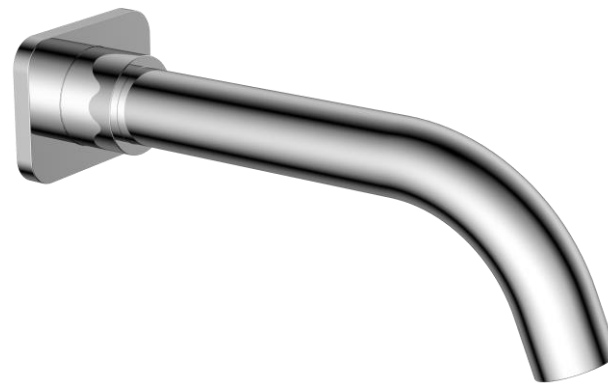

BS-308-XX

SPECIFICATION

- Spout
- Made of solid brass
- Slip-fit installation
- Flow rate: 25L/min [6.6 gpm] @60psi
- Inlet ½in female NPT
- Limited lifetime warranty

FINISHES AVAILABLE

- Refer to the catalog for available finishes

CERTIFICATION

- ASME 112.118.1 / CSA B125.1

For more information about the product or before proceeding to any installation please consult the guide.

Products covered by a limited lifetime warranty against all manufacturing defects.

SPÉCIFICATION

- Bec de bain
- Fabriqué en laiton massif
- Débit: 25L/min [6.6 gpm] @60psi
- Connexion ½" femelle NPT
- Garantie à vie limitée

FINIS DISPONIBLE

Se référer au catalogue pour les finis disponible

CERTIFICATION

ASME 112.118.1 / CSA B125.1

Pour plus d'information sur le produit ou avant de procéder à toute installation veuillez consulter le guide.

Produits couverts par une garantie à vie limitée contre tout défaut de fabrication.

The product may vary slightly from its dimension and appearance.
Les dimensions et l'aspect du produit peuvent varier légèrement de l'illustration