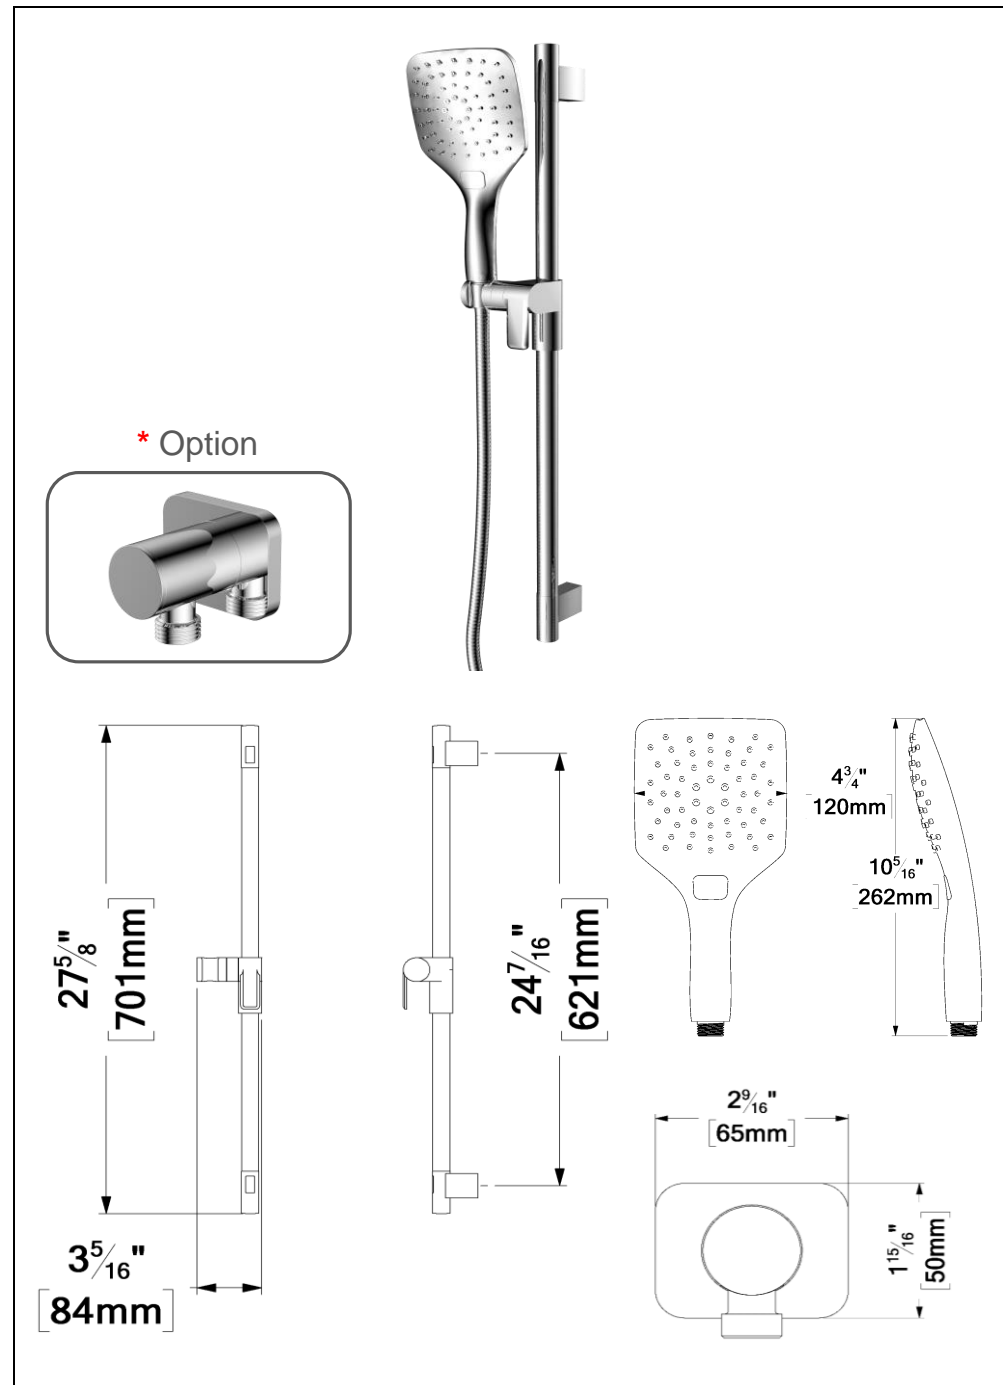

SSTS-16-Q-XX

SPECIFICATION

- Shower head stainless steel
- AirBoost technology (30% more pressure)
- Dimensions: 40cm x 40cm [16x16in]
- Thickness: 2mm
- 144 Anti-limestone silicone nozzle
- Inlet ½in female
- Flow rate: 7.6 L/min [2.0 gpm] @60psi
- Limited lifetime warranty

SPÉCIFICATION

- Tête de douche en acier inoxydable
- Technologie d'injection d'air Air Boost (30% + de pression)
- Dimensions: 40cm x 40cm [16x16po]
- Épaisseur: 2mm
- 144 buses en silicone anti-calcaire
- Débit: 7.6 L/min [2.0 gpm] @60psi
- Garantie à vie limitée

The product may vary slightly from its dimension and appearance.
Les dimensions et l'aspect du produit peuvent varier légèrement de l'illustration

SA-608-XX

SPECIFICATION

- Shower arm wall-mounted solid brass
- Slip-fit installation
- Inlet 1/2in male NPT
- Limited lifetime warranty

The product may vary slightly from its dimension and appearance.
Les dimensions et l'aspect du produit peuvent varier légèrement de l'illustration

BS-308-XX

SPECIFICATION

- Spout
- Made of solid brass
- Slip-fit installation
- Flow rate: 25L/min [6.6 gpm] @60psi
- Inlet ½in female NPT
- Limited lifetime warranty