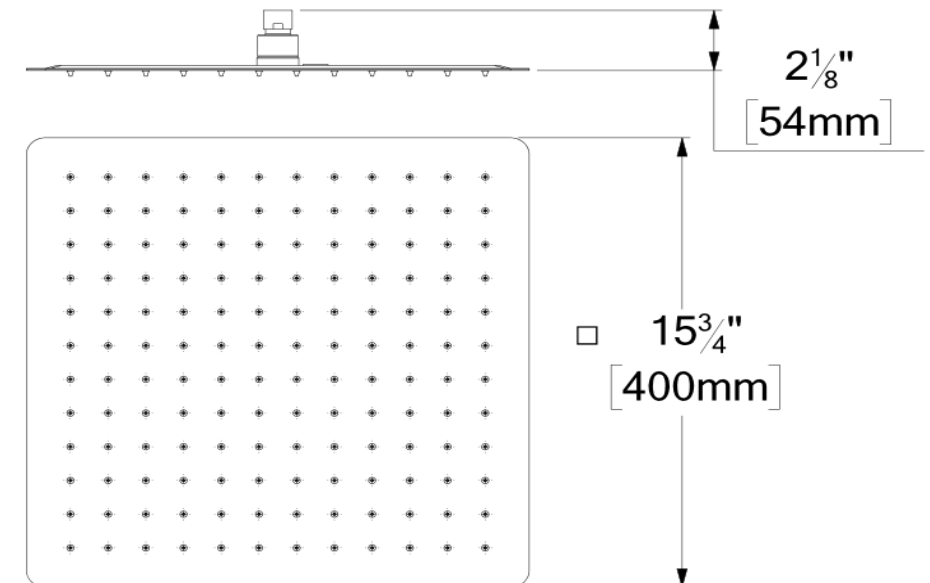

SSTS-16-Q-XX

SPECIFICATION

- Shower head stainless steel
- AirBoost technology (30% more pressure)
- Dimensions: 40cm x 40cm [16x16in]
- Thickness: 2mm
- 144 Anti-limestone silicone nozzle
- Inlet ½in female
- Flow rate: 7.6 L/min [2.0 gpm] @60psi
- Limited lifetime warranty

SPÉCIFICATION

- Tête de douche en acier inoxydable
- Technologie d'injection d'air Air Boost (30% + de pression)
- Dimensions: 40cm x 40cm [16x16po]
- Épaisseur: 2mm
- 144 buses en silicone anti-calcaire
- Débit: 7.6 L/min [2.0 gpm] @60psi
- Garantie à vie limitée

The product may vary slightly from its dimension and appearance.
Les dimensions et l'aspect du produit peuvent varier légèrement de l'illustration

SA-608-XX

SPECIFICATION

- Shower arm wall-mounted solid brass
- Slip-fit installation
- Inlet 1/2in male NPT
- Limited lifetime warranty