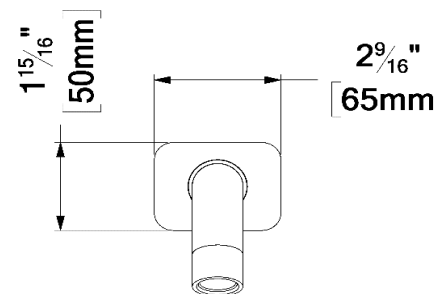

BS-308-XX

SPECIFICATION

- Spout
- Made of solid brass
- Slip-fit installation
- Flow rate: 25L/min [6.6 gpm] @60psi
- Inlet ½in female NPT
- Limited lifetime warranty

FINISHES AVAILABLE

- Refer to the catalog for available finishes

CERTIFICATION

- ASME 112.118.1 / CSA B125.1

For more information about the product or before proceeding to any installation please consult the guide.

Products covered by a limited lifetime warranty against all manufacturing defects.

SPÉCIFICATION

- Bec de bain
- Fabriqué en laiton massif
- Débit: 25L/min [6.6 gpm] @60psi
- Connexion ½" femelle NPT
- Garantie à vie limitée

FINIS DISPONIBLE

Se référer au catalogue pour les finis disponible

CERTIFICATION

ASME 112.118.1 / CSA B125.1

Pour plus d'information sur le produit ou avant de procéder à toute installation veuillez consulter le guide.

Produits couverts par une garantie à vie limitée contre tout défaut de fabrication.

The product may vary slightly from its dimension and appearance.
Les dimensions et l'aspect du produit peuvent varier légèrement de l'illustration