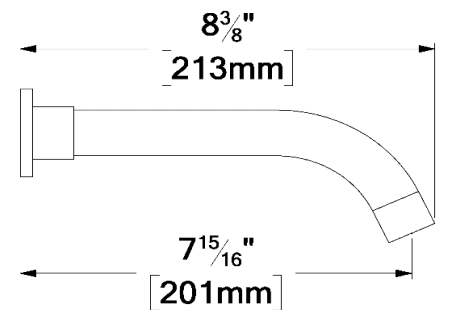

BS-308-XX

SPECIFICATION

- Spout
- Made of solid brass
- Slip-fit installation
- Flow rate: 25L/min [6.6 gpm] @60psi
- Inlet ½in female NPT
- Limited lifetime warranty

FINISHES AVAILABLE

- Refer to the catalog for available finishes

CERTIFICATION

- ASME 112.118.1 / CSA B125.1

For more information about the product or before proceeding to any installation please consult the guide.

Products covered by a limited lifetime warranty against all manufacturing defects.

SPÉCIFICATION

- Bec de bain
- Fabriqué en laiton massif
- Débit: 25L/min [6.6 gpm] @60psi
- Connexion ½" femelle NPT
- Garantie à vie limitée

FINIS DISPONIBLE

Se référer au catalogue pour les finis disponible

CERTIFICATION

ASME 112.118.1 / CSA B125.1

Pour plus d'information sur le produit ou avant de procéder à toute installation veuillez consulter le guide.

Produits couverts par une garantie à vie limitée contre tout défaut de fabrication.

The product may vary slightly from its dimension and appearance.
Les dimensions et l'aspect du produit peuvent varier légèrement de l'illustration