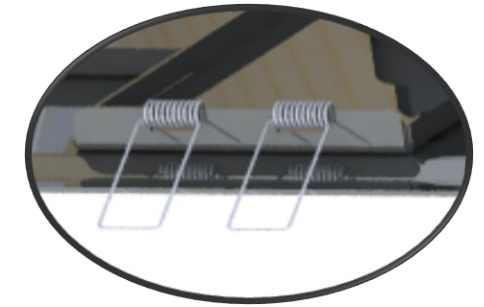

TENZO 
 FINE PLOMBERIE
CSH-16-Q-XX

SPECIFICATION

- Recessed stainless steel shower head
- EasyClips installation system
- Dimensions: 40cm x 40cm [16x16in]
- Thickness: 2mm
- 144 Anti-limestone silicone nozzle
- Inlet 1/2in female
- Flow rate: 7.6 L/min [2.0 gpm] @60psi
- Limited lifetime warranty

SPÉCIFICATION

- Tête de douche en acier inoxydable encastrée
- Installation rapide EasyClips
- Dimensions: 40cm x 40cm [16x16po]
- Épaisseur: 2mm
- 144 buses en silicone anti-calcaire
- Débit: 7.6 L/min [2.0 gpm] @60psi
- Garantie à vie limitée

Installation **EasyClips**

The product may vary slightly from its dimension and appearance.
 Les dimensions et l'aspect du produit peuvent varier légèrement de l'illustration