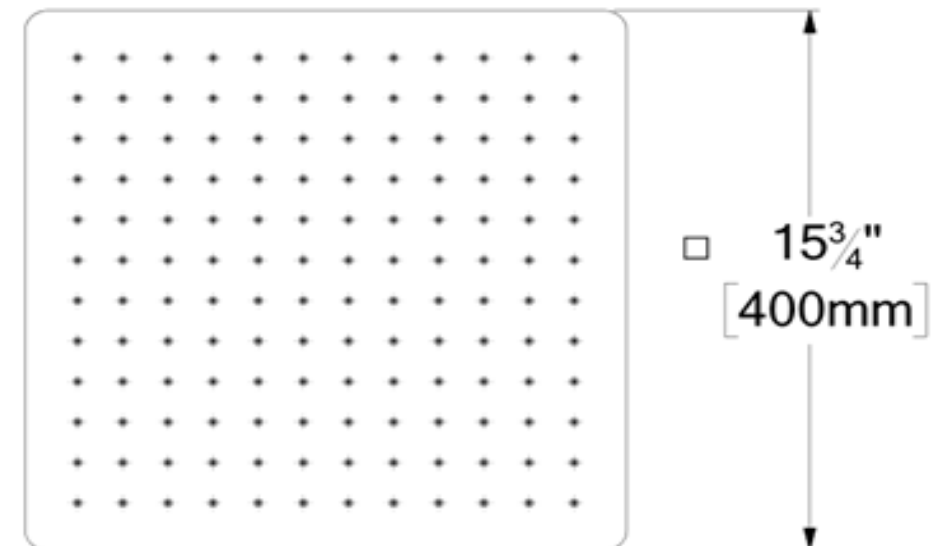

TENZO 
 FINE PLOMBERIE
CSH-16-Q-XX

SPECIFICATION

- Recessed stainless steel shower head
- EasyClips installation system
- Dimensions: 40cm x 40cm [16x16in]
- Thickness: 2mm
- 144 Anti-limestone silicone nozzle
- Inlet 1/2in female
- Flow rate: 7.6 L/min [2.0 gpm] @60psi
- Limited lifetime warranty

SPÉCIFICATION

- Tête de douche en acier inoxydable encastrée
- Installation rapide EasyClips
- Dimensions: 40cm x 40cm [16x16po]
- Épaisseur: 2mm
- 144 buses en silicone anti-calcaire
- Débit: 7.6 L/min [2.0 gpm] @60psi
- Garantie à vie limitée

Installation **EasyClips**

The product may vary slightly from its dimension and appearance.
 Les dimensions et l'aspect du produit peuvent varier légèrement de l'illustration