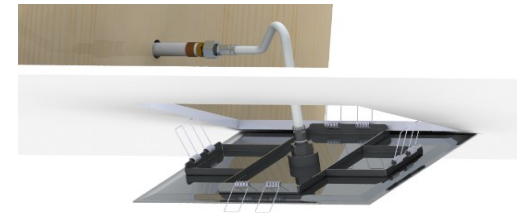

TENZO 
 FINE PLOMBERIE
CSH-16-Q-XX

SPECIFICATION

- Recessed stainless steel shower head
- EasyClips installation system
- Dimensions: 40cm x 40cm [16x16in]
- Thickness: 2mm
- 144 Anti-limestone silicone nozzle
- Inlet 1/2in female
- Flow rate: 7.6 L/min [2.0 gpm] @60psi
- Limited lifetime warranty

SPÉCIFICATION

- Tête de douche en acier inoxydable encastrée
- Installation rapide EasyClips
- Dimensions: 40cm x 40cm [16x16po]
- Épaisseur: 2mm
- 144 buses en silicone anti-calcaire
- Débit: 7.6 L/min [2.0 gpm] @60psi
- Garantie à vie limitée

Installation **EasyClips**

The product may vary slightly from its dimension and appearance.
 Les dimensions et l'aspect du produit peuvent varier légèrement de l'illustration