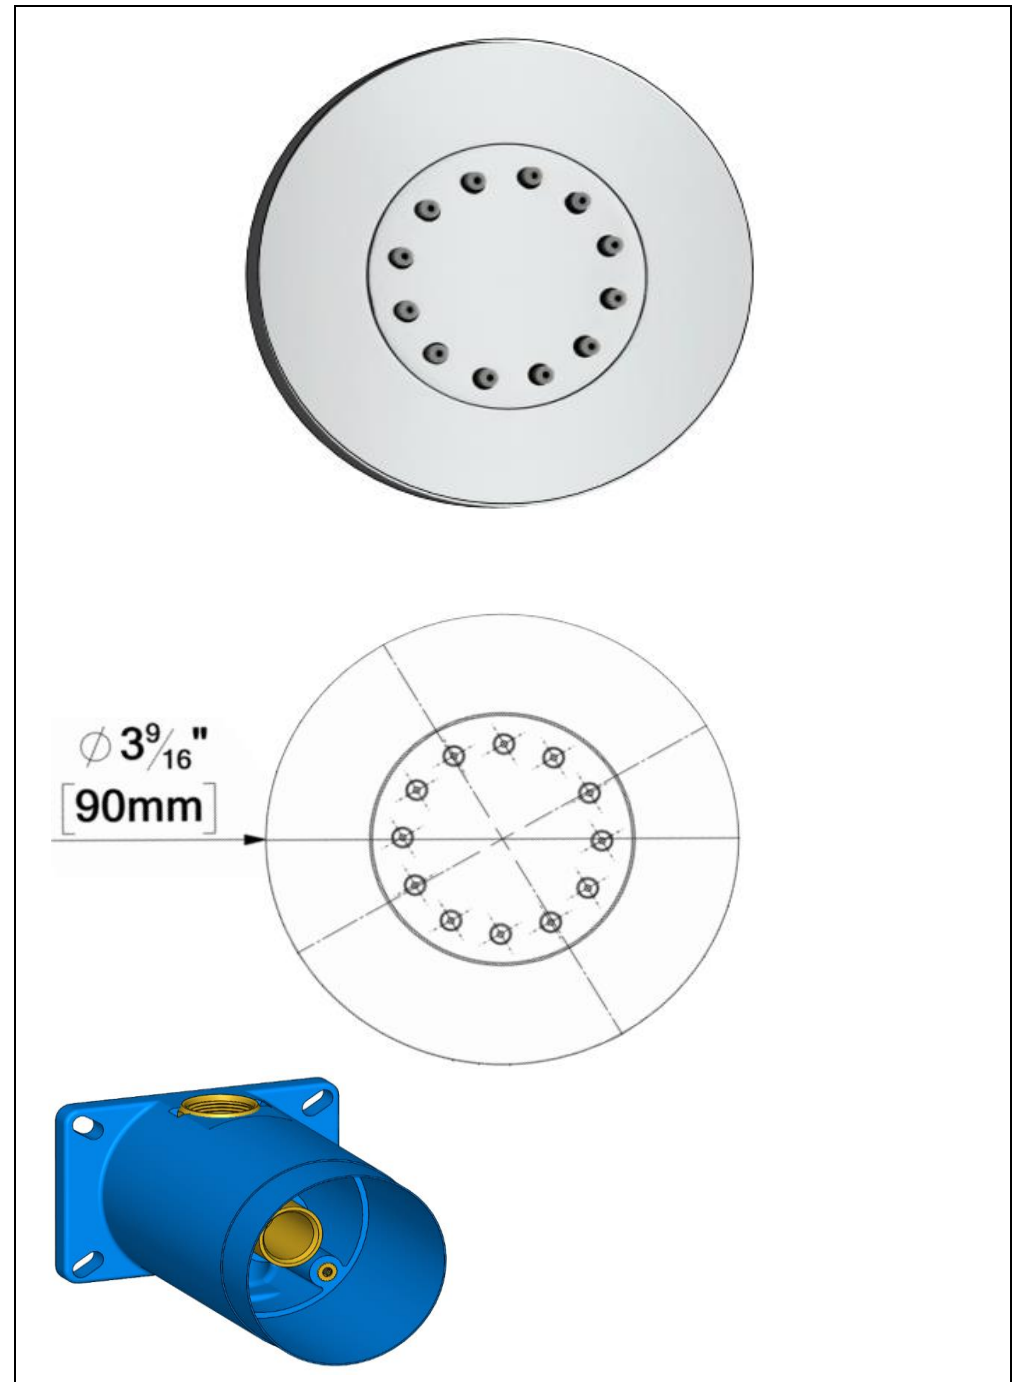

BJ-303-CR

SPECIFICATION

- Universal T-Box rough-in
- Made of solid brass
- Anti-limestone silicone nozzles
- 30° adjustment in every direction
- Flow rate: 7.1L/min [2.1 gpm] @60psi
- Inlet 1/2in female NPT
- Limited lifetime warranty

FINISHES AVAILABLE

- Refer to the catalog for available finishes

CERTIFICATION

- ASME 112.118.1 / CSA B125.1

For more information about the product or before proceeding to any installation please consult the guide.
Products covered by a limited lifetime warranty against all manufacturing defects.

SPÉCIFICATION

- Brut de jets T-Box universel
- Jets en laiton massif
- Buses en silicone anti-calcaire
- Ajustement de 30° dans tous les directions
- Débit: 7.1L/min [2.1 gpm] @60psi
- Garantie à vie limitée

FINIS DISPONIBLE

Se référer au catalogue pour les finis disponible

CERTIFICATION

ASME 112.118.1 / CSA B125.1

Pour plus d'information sur le produit ou avant de procéder à toute installation veuillez consulter le guide.
Produits couverts par une garantie à vie limitée contre tout défaut de fabrication.

The product may vary slightly from its dimension and appearance.
Les dimensions et l'aspect du produit peuvent varier légèrement de l'illustration