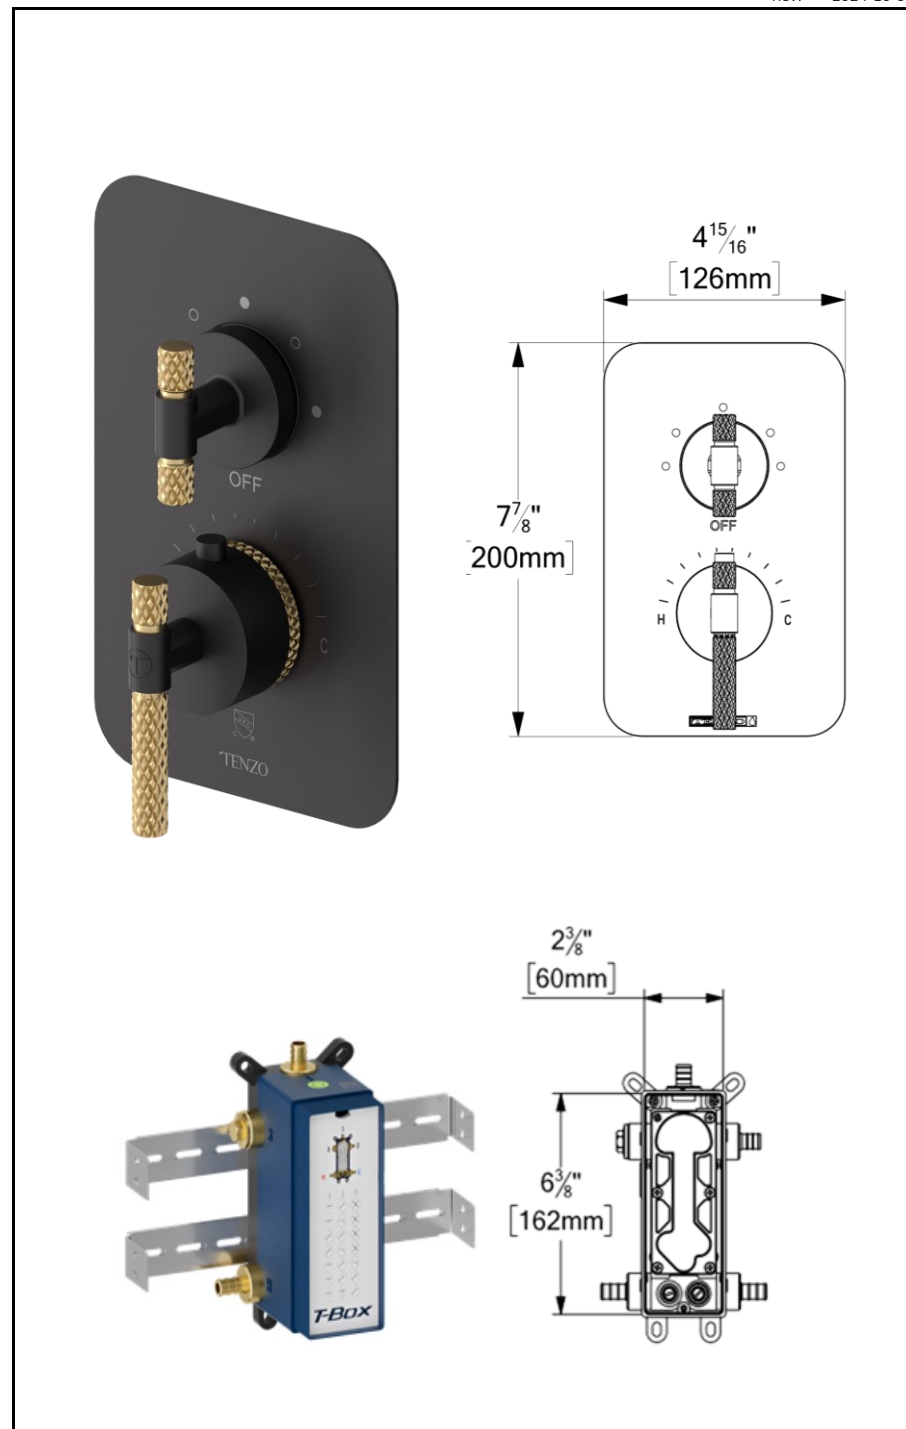

Ex: **ALYT32-CR-CAL**

PRODUCTS No.

BET33-X-XX	Complete valve (Rough R-31-P & trims)
F-BET33-X-XX	Shower valve trim
R-31-P	Universal T-Box rough in With PEX connections
R-31-N	Universal T-Box rough in With Male NPT/Weld connection

Ex: **ALYT32-CR-CAL**

No. PRODUITS

BET33-X-XX	Valve complète (Brut R-31-P & Garnitures)
F-BET33-X-XX	Garnitures de valve de douche
R-31-P	Brut de valve universel avec connections PEX
R-31-N	Brut de valve universel avec connections NPT / soudé

The product may vary slightly from its dimension and appearance.

Les dimensions et l'aspect du produit peuvent varier légèrement de l'illustration

TENZO FINE PLOMBERIE

R-31-P

SPECIFICATION

- Universal T-Box rough-in for :
 - 2 & 3 functions diverter valves
 - Thermostatic & pressure balance valves
- 1/2 PEX connections
- Integrated test cap
- Service check/stop valves
- Limited lifetime warranty

CONNECTIONS

R-31-P	Universal T-Box rough-in 1/2" PEX connections
R-31-N	Universal T-Box rough-in 1/2" NPT male connections

FINISHES AVAILABLE

- Refer to the catalog for available finishes

CERTIFICATION

- ASME 112.18.1 / CSA B125.1