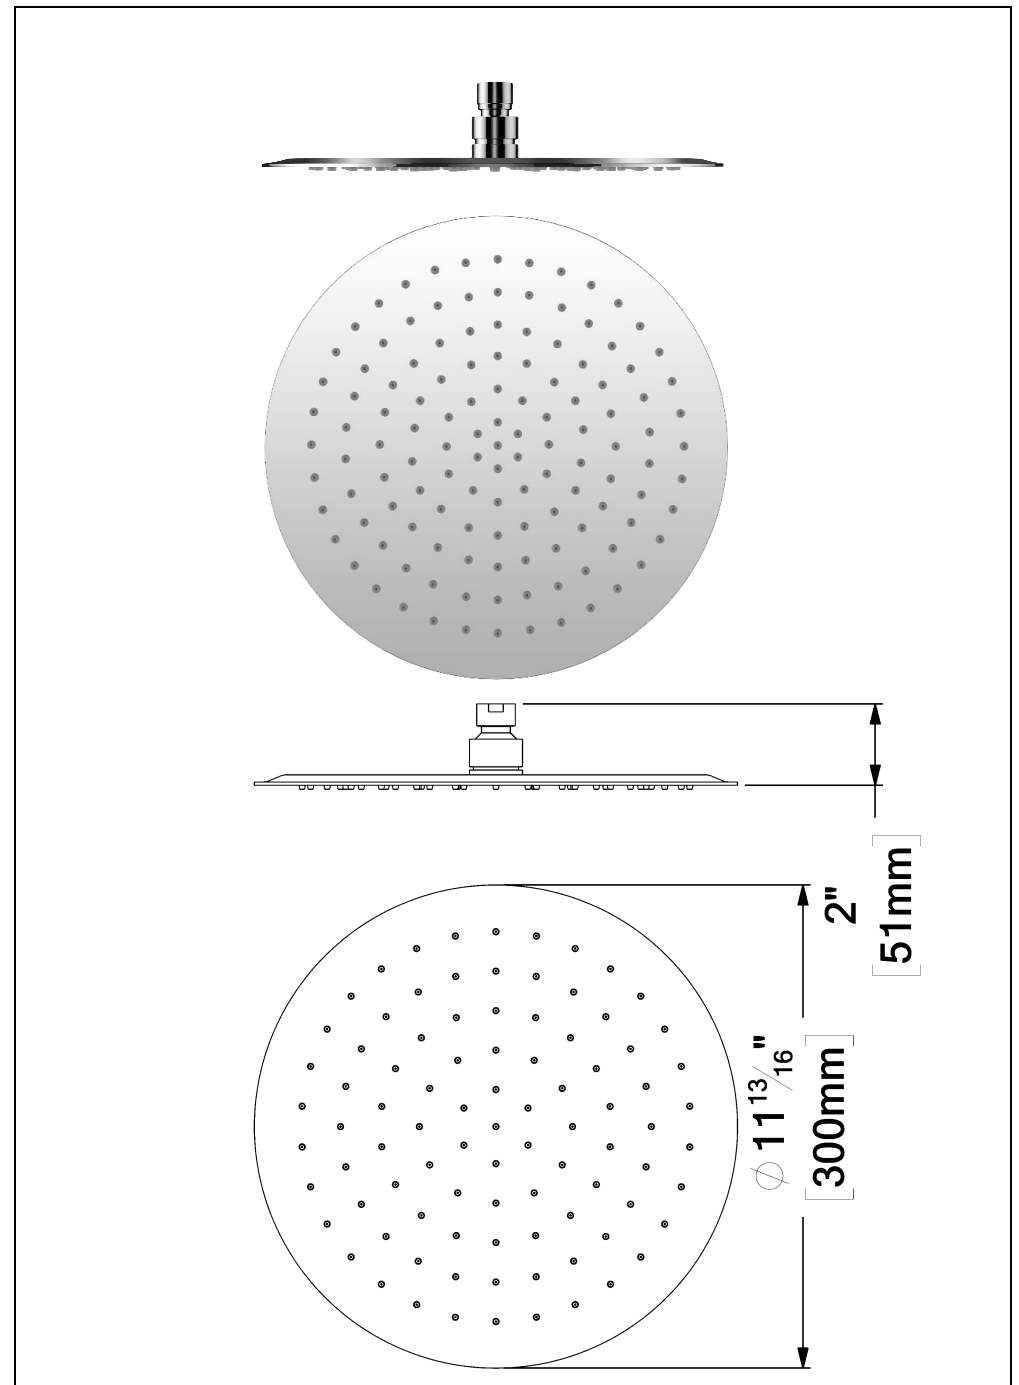

TENZO
FINE PLOMBERIE
SSTS-12-R-XX

SPECIFICATION

- Shower head stainless steel
- AirBoost technology (30% more pressure)
- Dimensions: Dia. 30cm [12in]
- Thickness: 2mm
- 91 Anti-limestone silicone nozzle
- Inlet ½in female
- Flow rate: 7.6 L/min [2.0 gpm] @60psi
- Limited lifetime warranty

FINISHES AVAILABLE

- Refer to the catalog for available finishes

CERTIFICATION

- ASME 112.118.1 / CSA B125.1

For more information about the product or before proceeding to any installation please consult the guide.

Products covered by a limited lifetime warranty against all manufacturing defects.

SPÉCIFICATION

- Tête de douche en acier inoxydable
- Technologie d'injection d'air Air Boost (30% + de pression)
- Dimensions: Dia. 30cm [12po]
- Épaisseur: 2mm
- 91 buses en silicone anti-calcaire
- Débit: 7.6 L/min [2.0 gpm] @60psi
- Garantie à vie limitée

FINIS DISPONIBLE

Se référer au catalogue pour les finis disponible

CERTIFICATION

ASME 112.118.1 / CSA B125.1

Pour plus d'information sur le produit ou avant de procéder à toute installation veuillez consulter le guide.

Produits couverts par une garantie à vie limitée contre tout défaut de fabrication.

Rev: 2020-01-16

The product may vary slightly from its dimension and appearance.
Les dimensions et l'aspect du produit peuvent varier légèrement de l'illustration