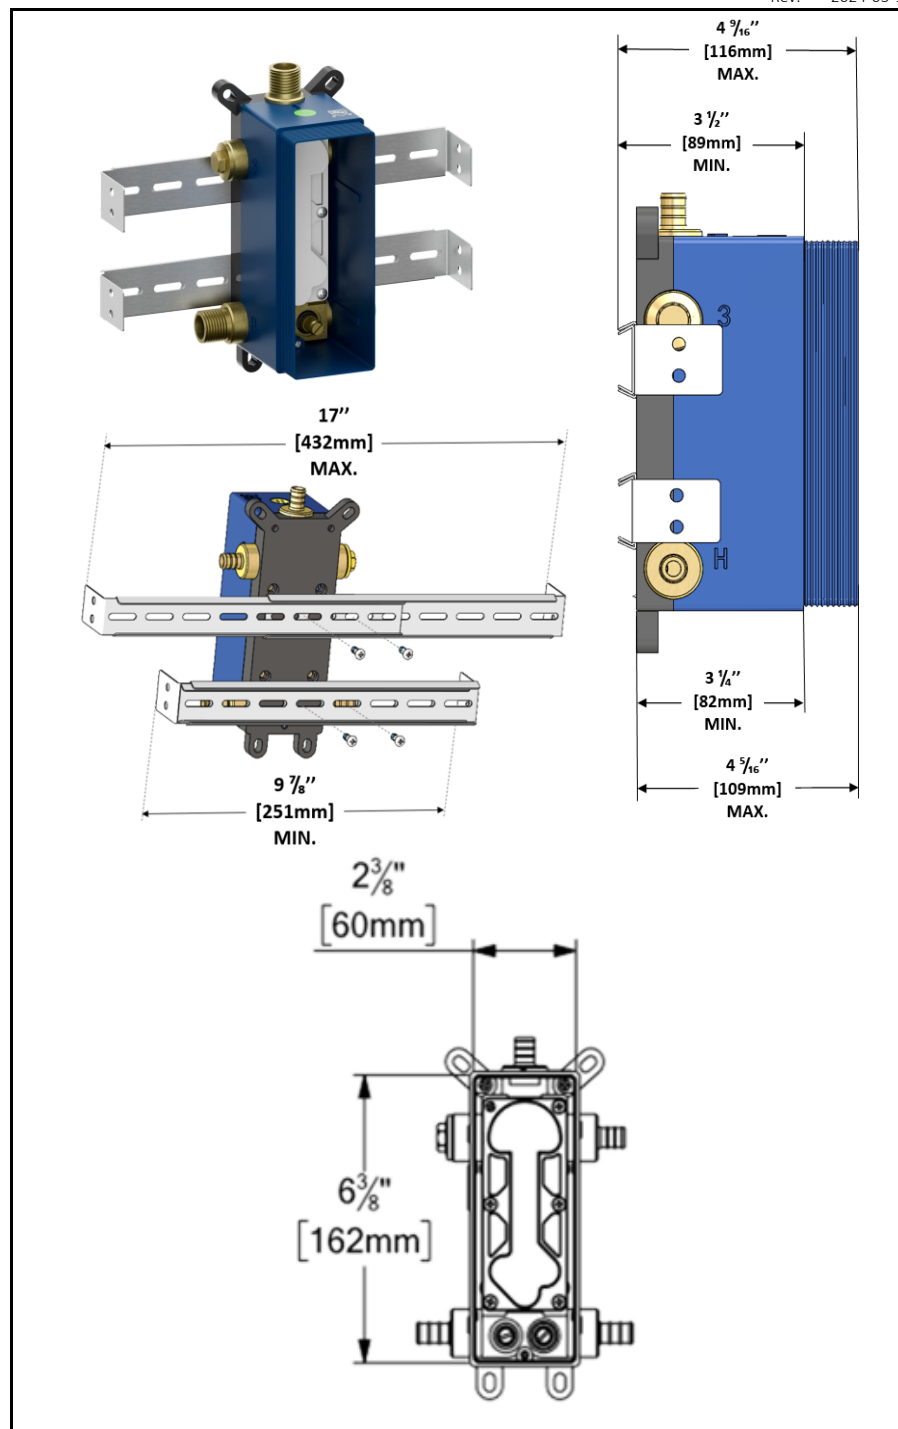

TENZO

FINE PLOMBERIE

R-31-N

SPECIFICATION

- Universal T-Box rough-in
- 1/2" NPT male connections
- Service check/stop valves
- Limited lifetime warranty

PRODUCTS No.

R-31-N	Universal T-Box rough in

FINISHES AVAILABLE

- Refer to the catalog for available finishes

CERTIFICATION

- ASME 112.18.1 / CSA B125.1

For more information about the product of before proceeding to any installation please consult the guide.
Products covered by a limited lifetime warranty against all manufacturing defects.

SPÉCIFICATION

- Brut T-Box universel
- Connexions male 1/2po NPT
- Valves de service
- Garantie à vie limitée

No. PRODUITS

R-31-N	Brut de valve universel

FINIS DISPONIBLE

Se référer au catalogue pour les finis disponible

CERTIFICATION

- ASME 112.18.1 / CSA B125.1

Pour plus d'information sur le produit ou avant de procéder à toute installation veuillez consulter le guide.
Produits couverts par une garantie à vie limitée contre tout défaut de fabrication.

The product may vary slightly from its dimension and appearance.

Les dimensions et l'aspect du produit peuvent varier légèrement de l'illustration