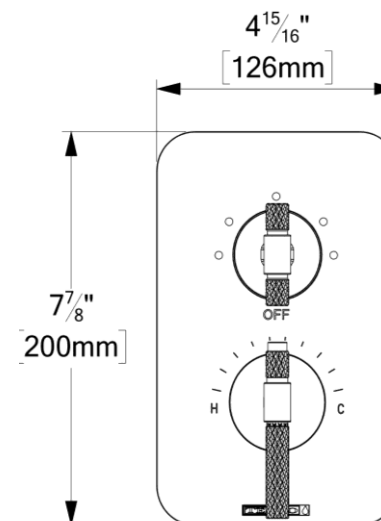

FINISHES AVAILABLE

- Refer to the catalog for available finishes

CERTIFICATION

- ASME 112.18.1 / CSA B125.1

For more information about the product of before proceeding to any installation please consult the guide.
Products covered by a limited lifetime warranty against all manufacturing defects.

SPÉCIFICATION

- Brut T-Box universel
- Valve thermostatique 30L/min [7.9 gpm] @60psi
- Cartouche thermostatique Vernet (Fabriquée en France)
- Valve déviatrice 3 fonctions (zones partagées)
- Pour des zones NON-partagées, ajouter au code existant: **-CAL**
- Valves de service
- Connexions mâle 1/2" PEX (R-31-P)
- Connexions mâle 1/2" NPT/soudé (R-31-N)
- Garantie à vie limitée

Ex: **ALYT32-CR-CAL**

No. PRODUITS

BET33-X-XX	Valve complète (Brut R-31-P & Garnitures)
F-BET33-X-XX	Garnitures de valve de douche
R-31-P	Brut de valve universel avec connections PEX
R-31-N	Brut de valve universel avec connections NPT / soudé

FINIS DISPONIBLE

Se référer au catalogue pour les finis disponible

CERTIFICATION

ASME 112.18.1 / CSA B125.1

Pour plus d'information sur le produit ou avant de procéder à toute installation veuillez consulter le guide.
Produits couverts par une garantie à vie limitée contre tout défaut de fabrication.

The product may vary slightly from its dimension and appearance.

Les dimensions et l'aspect du produit peuvent varier légèrement de l'illustration