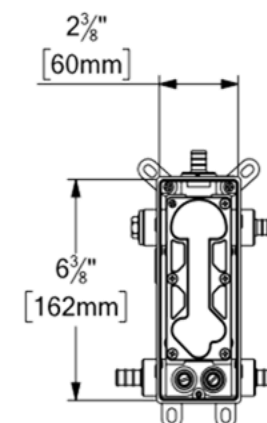

FINISHES AVAILABLE

- Refer to the catalog for available finishes

CERTIFICATION

- ASME 112.18.1 / CSA B125.1

For more information about the product of before proceeding to any installation please consult the guide.
Products covered by a limited lifetime warranty against all manufacturing defects.

SPÉCIFICATION

- Brut T-Box universel
- Valve thermostatique 30L/min [7.9 gpm] @60psi
- Cartouche thermostatique Vernet (Fabriquée en France)
- Valve déviatrice 3 fonctions (zones partagées)
- Pour des zones NON-partagées, ajouter au code existant: **-CAL**
- Valves de service
- Connexions mâle 1/2" PEX (R-31-P)
- Connexions mâle 1/2" NPT/soudé (R-31-N)
- Garantie à vie limitée

Ex: **ALYT32-CR-CAL**

No. PRODUITS

BET33-X-XX	Valve complète (Brut R-31-P & Garnitures)
F-BET33-X-XX	Garnitures de valve de douche
R-31-P	Brut de valve universel avec connections PEX
R-31-N	Brut de valve universel avec connections NPT / soudé

FINIS DISPONIBLE

Se référer au catalogue pour les finis disponible

CERTIFICATION

ASME 112.18.1 / CSA B125.1

Pour plus d'information sur le produit ou avant de procéder à toute installation veuillez consulter le guide.
Produits couverts par une garantie à vie limitée contre tout défaut de fabrication.

The product may vary slightly from its dimension and appearance.

Les dimensions et l'aspect du produit peuvent varier légèrement de l'illustration