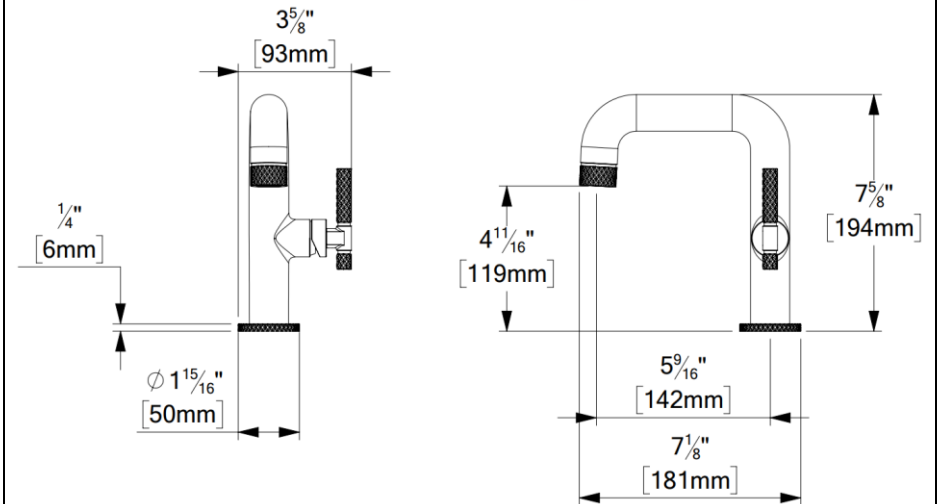

BELACIO : BE10-X-XX-XX

SPECIFICATION

- MADE OF SOLID BRASS
- CERAMIC CARTRIDGE
- CONNECTION : FEMALE 3/8"
- FLOW RATE : 5,7L/MIN [1.5 GPM] @60PSI

WARRANTY

PRODUCTS COVERED BY A FULL LIMITED LIFETIME WARRANTY AGAINST ALL MANUFACTURING DEFECTS.

FOR MORE INFORMATION ABOUT THE PRODUCT, OR BEFORE PROCEEDING TO ANY INSTALLATION PLEASE CONSULT THE INSTALLATION MANUAL.

SPÉCIFICATION

- FABRIQUÉ DE LAITON MASSIF
- CARTOUCHE EN CÉRAMIQUE
- CONNEXION : 3/8PO FEMELLE
- DÉBIT : 5,7L/MIN [1.5 GPM] @60PSI

C  ASME 112.118.1 / CSA B125.1

THE PRODUCT MAY VARY SLIGHTLY FROM ITS DIMENSION AND APPEARANCE.

LES DIMENSIONS ET L'ASPECT DU PRODUIT PEUVENT VARIER LÉGÈREMENT DE L'ILLUSTRATION

EDITION.: 10/2019