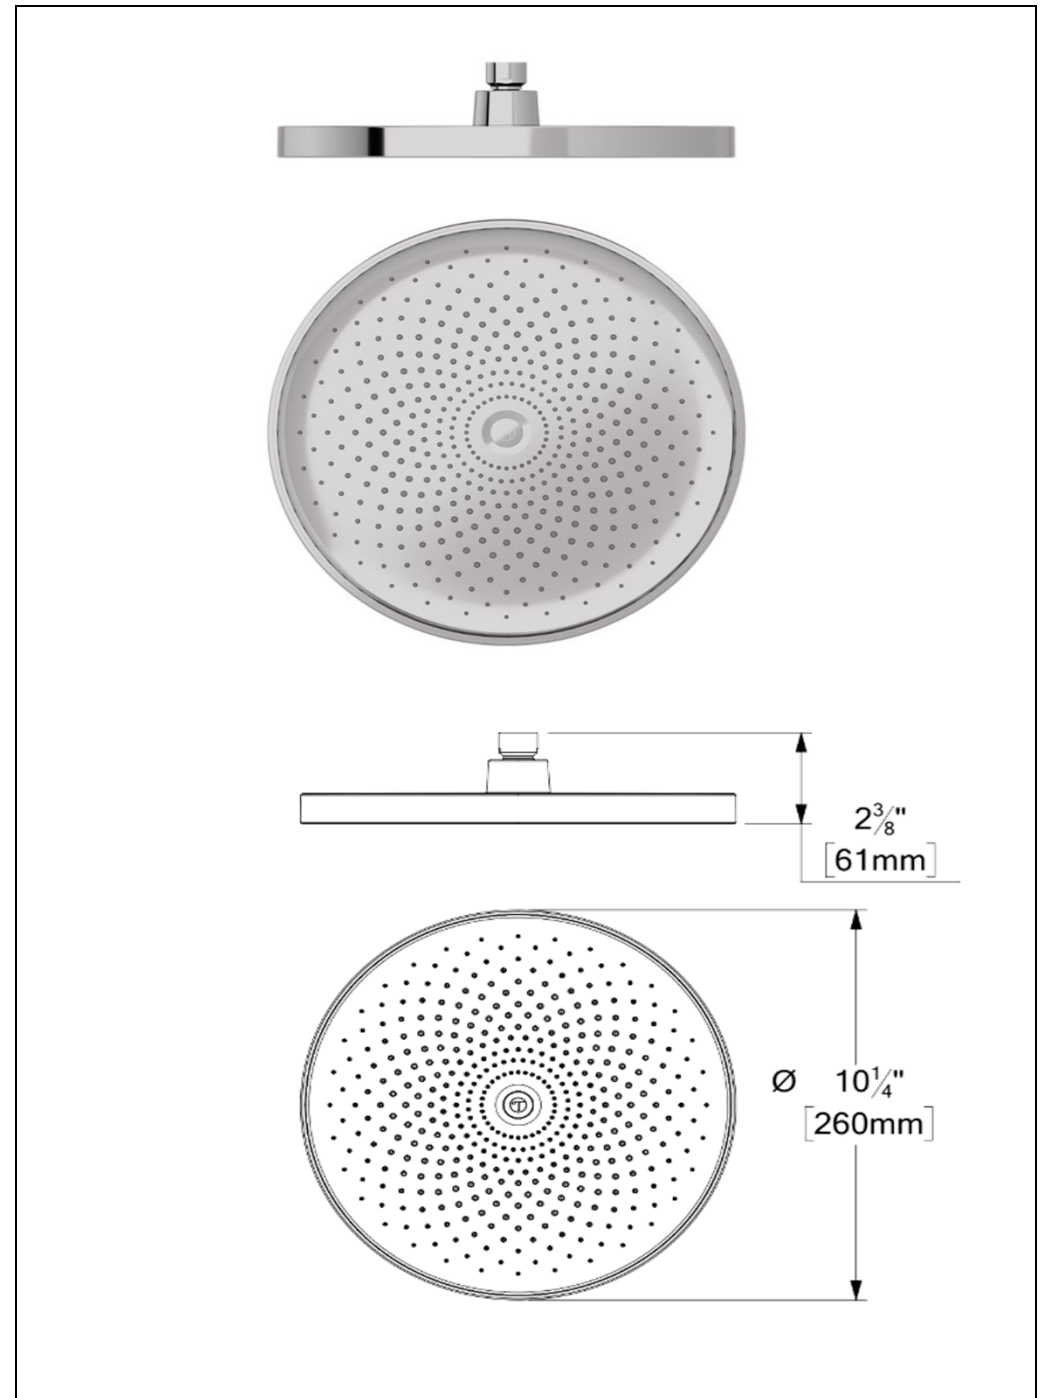

TENZO

FINE PLOMBERIE

PVTS-10-R-XX

SPECIFICATION

- Dimensions: 26cm [10in]
- Thickness: 20mm
- 416 Anti-limestone silicone nozzle
- Inlet ½in female
- Flow rate: 7.6 L/min [2.0 gpm] @60psi
- Limited lifetime warranty

FINISHES AVAILABLE

- Refer to the catalog for available finishes

CERTIFICATION

- ASME 112.118.1 / CSA B125.1

For more information about the product or before proceeding to any installation please consult the guide.

Products covered by a limited lifetime warranty against all manufacturing defects.

SPÉCIFICATION

- Dimensions: 26cm [10po]
- Épaisseur: 20mm
- 416 buses en silicone anti-calcaire
- Connexion 1/2" femelle
- Débit: 7.6 L/min [2.0 gpm]@60psi
- Garantie à vie limitée

FINIS DISPONIBLE

Se référer au catalogue pour les finis disponible

CERTIFICATION

- ASME 112.118.1 / CSA B125.1

Pour plus d'information sur le produit ou avant de procéder à toute installation veuillez consulter le guide.

Produits couverts par une garantie à vie limitée contre tout défaut de fabrication.

The product may vary slightly from its dimension and appearance.

Les dimensions et l'aspect du produit peuvent varier légèrement de l'illustration