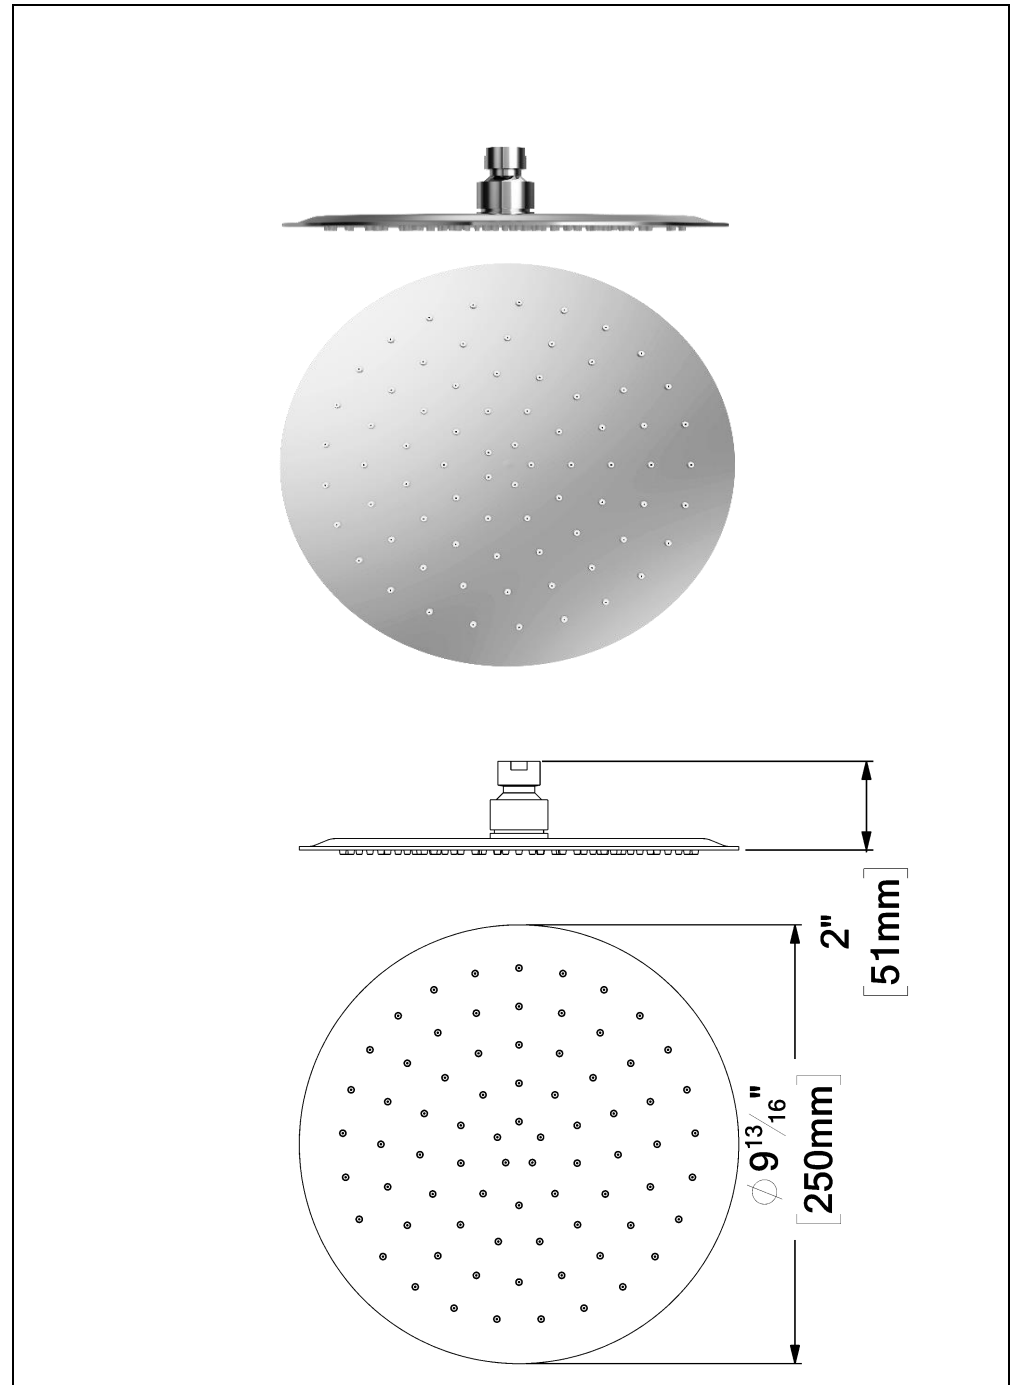

TENZO
FINE PLOMBERIE
SSTS-10-R-XX

SPECIFICATION

- Shower head stainless steel
- AirBoost technology (30% more pressure)
- Dimensions: Dia. 25cm [10in]
- Thickness: 2mm
- 75 Anti-limestone silicone nozzle
- Inlet 1/2in female
- Flow rate: 7.6 L/min [2.0 gpm] @60psi
- Limited lifetime warranty

FINISHES AVAILABLE

- Refer to the catalog for available finishes

CERTIFICATION

- ASME 112.118.1 / CSA B125.1

For more information about the product or before proceeding to any installation please consult the guide.
Products covered by a limited lifetime warranty against all manufacturing defects.

SPÉCIFICATION

- Tête de douche en acier inoxydable
- Technologie d'injection d'air Air Boost (30% + de pression)
- Dimensions: Dia. 25cm [10po]
- Épaisseur: 2mm
- 75 buses en silicone anti-calcaire
- Débit: 7.6 L/min [2.0 gpm] @60psi
- Garantie à vie limitée

FINIS DISPONIBLE

Se référer au catalogue pour les finis disponible

CERTIFICATION

- ASME 112.118.1 / CSA B125.1

Pour plus d'information sur le produit ou avant de procéder à toute installation veuillez consulter le guide.
Produits couverts par une garantie à vie limitée contre tout défaut de fabrication.

The product may vary slightly from its dimension and appearance.
Les dimensions et l'aspect du produit peuvent varier légèrement de l'illustration