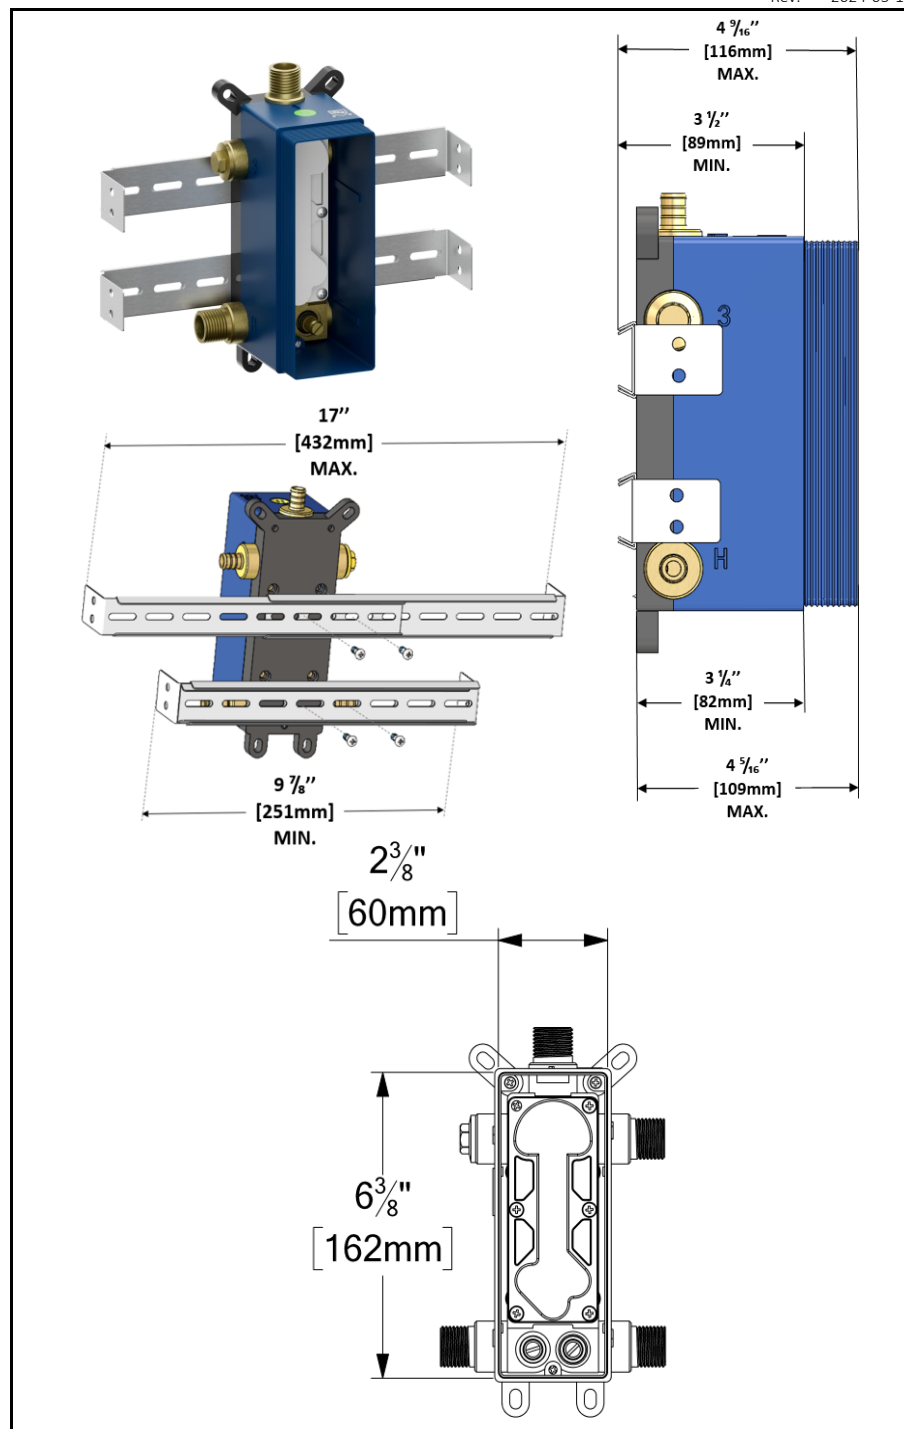

TENZO

FINE PLOMBERIE

R-31-N

SPECIFICATION

- Universal T-Box rough-in
- 1/2" NPT male connections
- Service check/stop valves
- Limited lifetime warranty

PRODUCTS No.

R-31-N	Universal T-Box rough in

FINISHES AVAILABLE

- Refer to the catalog for available finishes

CERTIFICATION

- ASME 112.18.1 / CSA B125.1

For more information about the product of before proceeding to any installation please consult the guide.
Products covered by a limited lifetime warranty against all manufacturing defects.

SPÉCIFICATION

- Brut T-Box universel
- Connexions male 1/2po NPT
- Valves de service
- Garantie à vie limitée

No. PRODUITS

R-31-N	Brut de valve universel

FINIS DISPONIBLE

Se référer au catalogue pour les finis disponible

CERTIFICATION

- ASME 112.18.1 / CSA B125.1

Pour plus d'information sur le produit ou avant de procéder à toute installation veuillez consulter le guide.
Produits couverts par une garantie à vie limitée contre tout défaut de fabrication.

The product may vary slightly from its dimension and appearance.

Les dimensions et l'aspect du produit peuvent varier légèrement de l'illustration