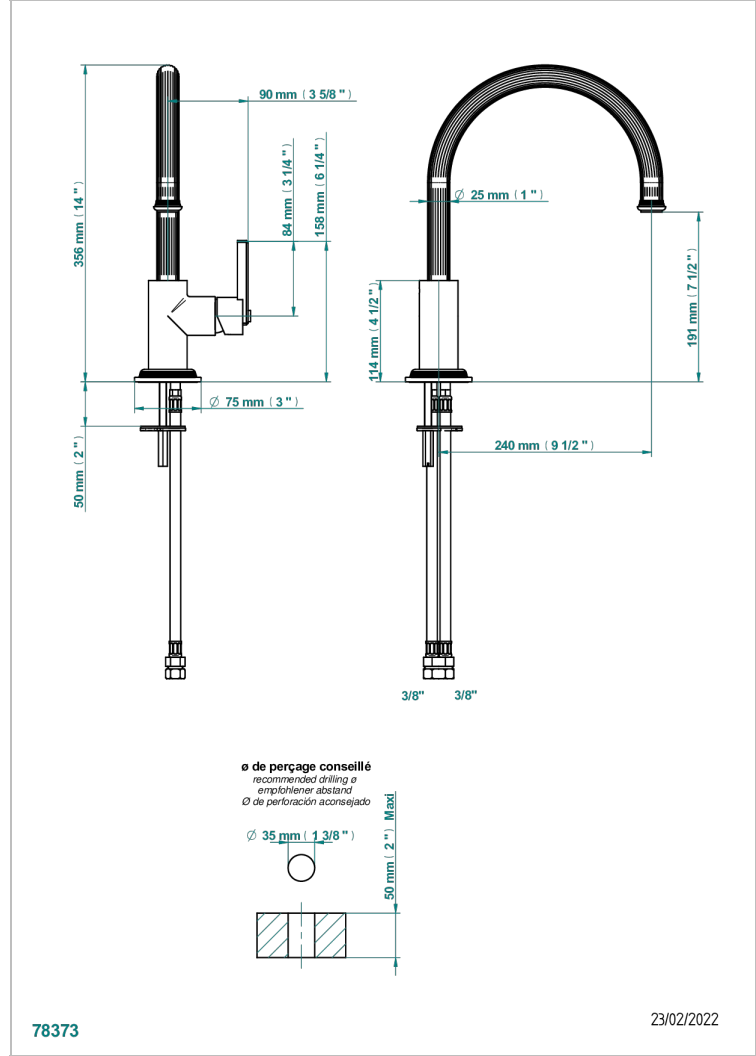

GRAND CENTRAL WITH WHITE ONYX LEVER HANDLE

U9S-6181N/US

THG[®]
PARIS

Single hole kitchen faucet with swivel spout

78373

23/02/2022

CHARACTERISTIC

- Grand central with white onyx lever handle
- Single hole kitchen faucet with swivel spout