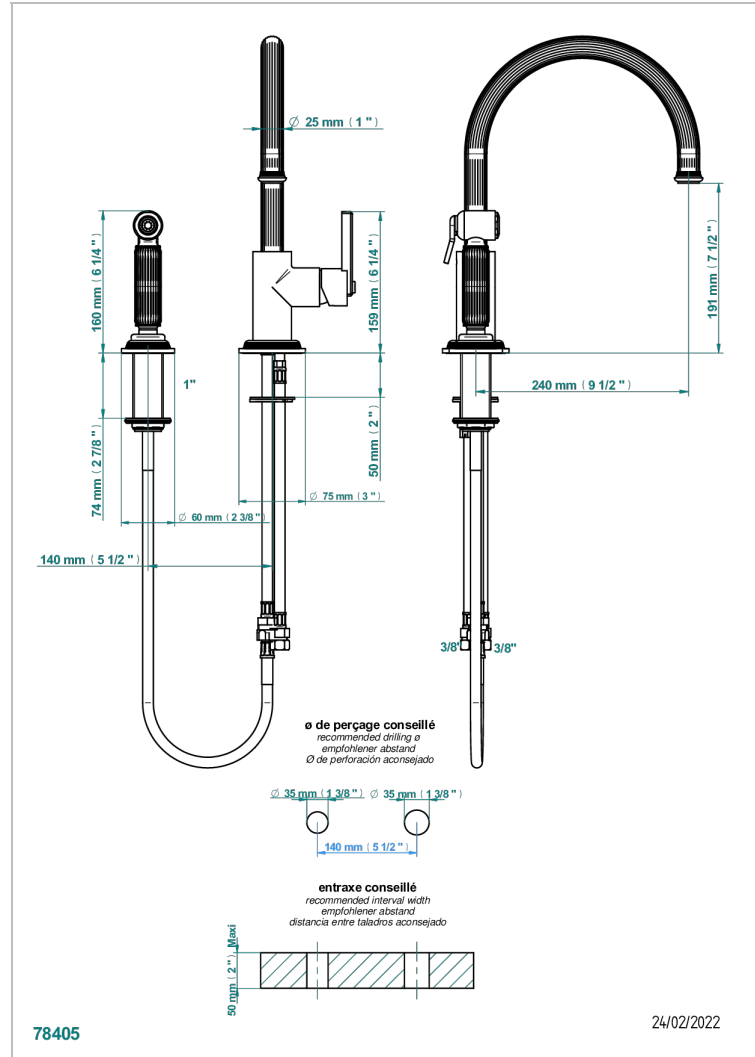

GRAND CENTRAL WITH WHITE ONYX LEVER HANDLE

U9S-6181N/DUS

Single hole mixer with swivel and side spray

CHARACTERISTIC

- Grand central with white onyx lever handle
- Single hole mixer with swivel and side spray

AVAILABLE FINITIONS

Blush PVD - H62
Brass color PVD - H49
Brown bronze color PVD - F33
Chrome polished - A02
Copper antique matt, coated - H07
Gold color PVD - H52

Gold mat - F07
Gold polished - F01
Graphite PVD - H64
Light coated bronze - D01
Matt Umber PVD - H67
Matt blush PVD - H60