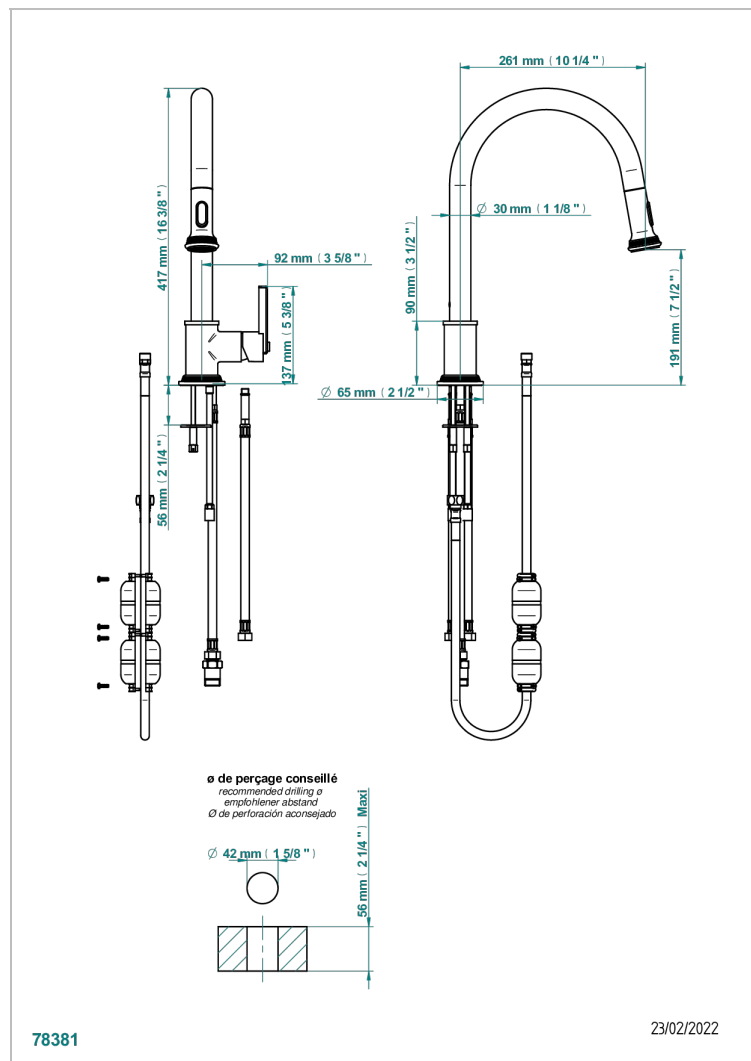

# GRAND CENTRAL WITH WHITE ONYX LEVER HANDLE

U9S-6181D/US

Single hole pull out kitchen Faucet

## CHARACTERISTIC

- Grand central with white onyx lever handle
- Single hole pull out kitchen Faucet