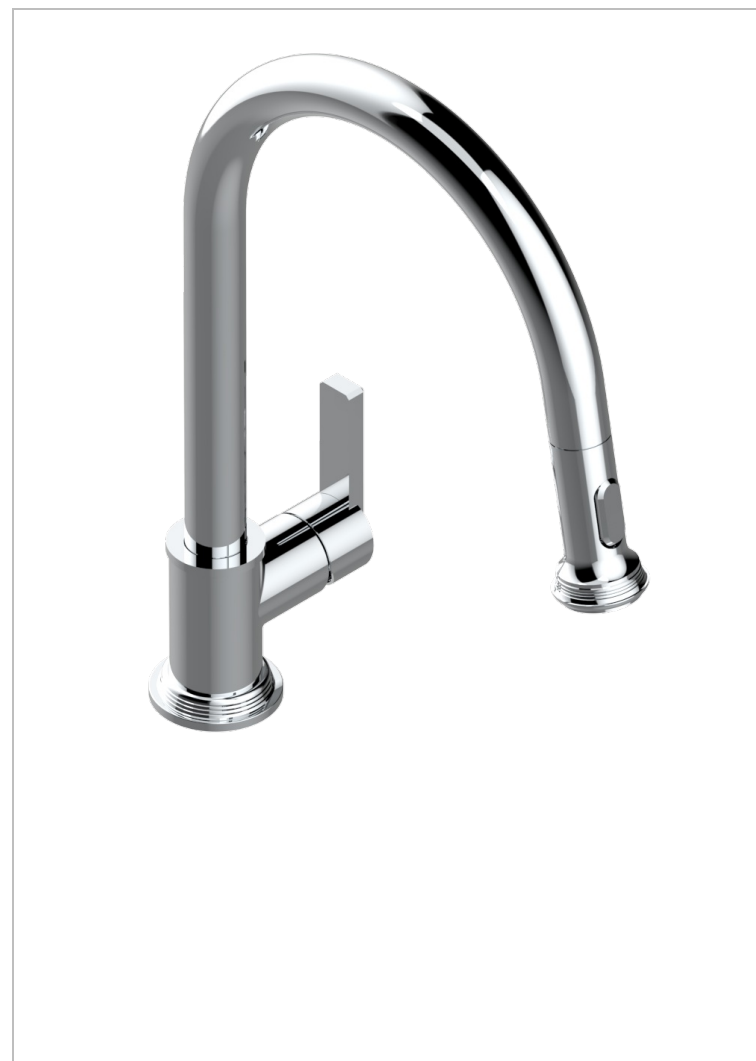

# GRAND CENTRAL WITH WHITE ONYX LEVER HANDLE

U9S-6181D/US

Single hole pull out kitchen Faucet

## CHARACTERISTIC

- Grand central with white onyx lever handle
- Single hole pull out kitchen Faucet

## AVAILABLE FINITIONS

Blush PVD - H62  
Brass color PVD - H49  
Brown bronze color PVD - F33  
Chrome polished - A02  
Copper antique matt, coated - H07  
Gold color PVD - H52

Gold mat - F07  
Gold polished - F01  
Graphite PVD - H64  
Light coated bronze - D01  
Matt Umber PVD - H67  
Matt blush PVD - H60

Soft matt gold - F31  
Umber PVD - H66