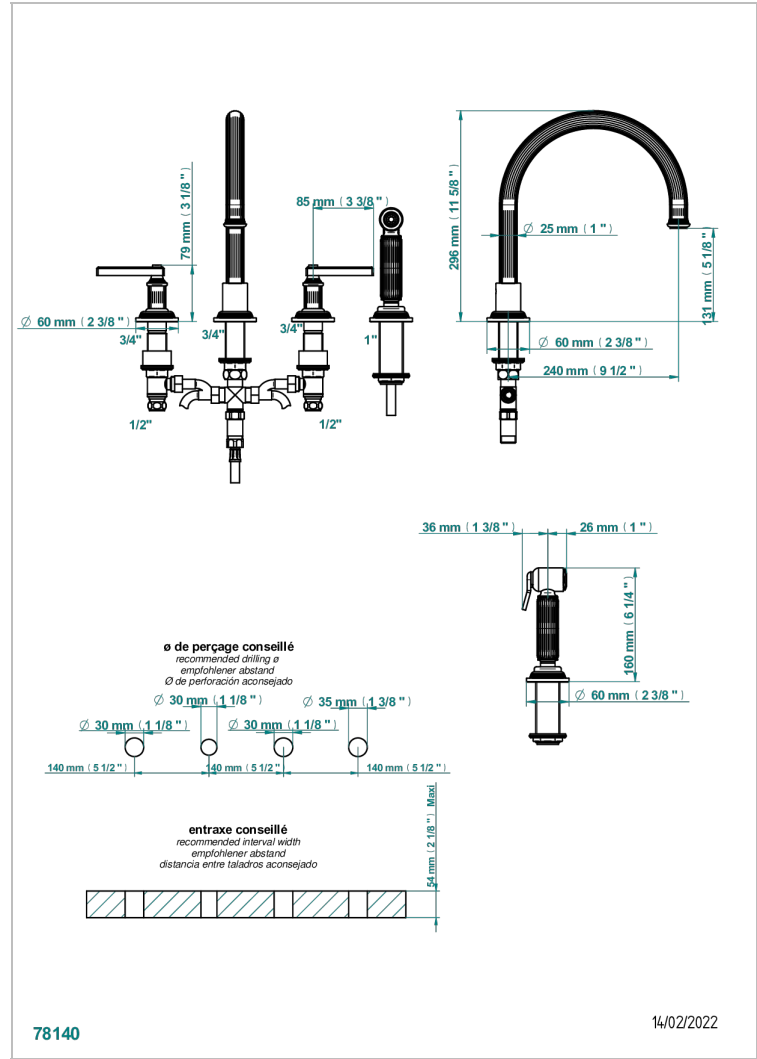

GRAND CENTRAL WITH WHITE ONYX LEVER HANDLE

U9S-4211/US

Three hole kitchen faucet with side spray

CHARACTERISTIC

- Grand central with white onyx lever handle
- Three hole kitchen faucet with side spray

AVAILABLE FINITIONS