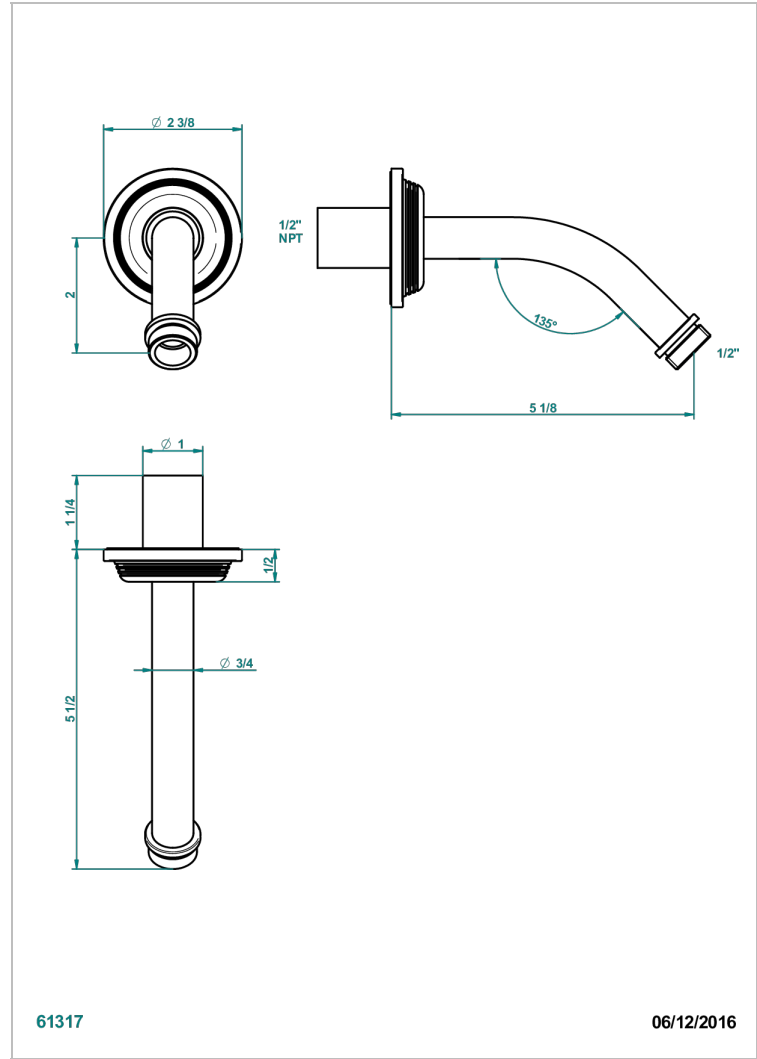

GRAND CENTRAL WITH BLACK ONYX LEVER HANDLES

U9N-82/US

Horizontal shower arm, 45°, lg: 4" 3/4

61317

06/12/2016

CHARACTERISTIC

- Grand central with black onyx lever handles
- Horizontal shower arm, 45°, lg: 4" 3/4