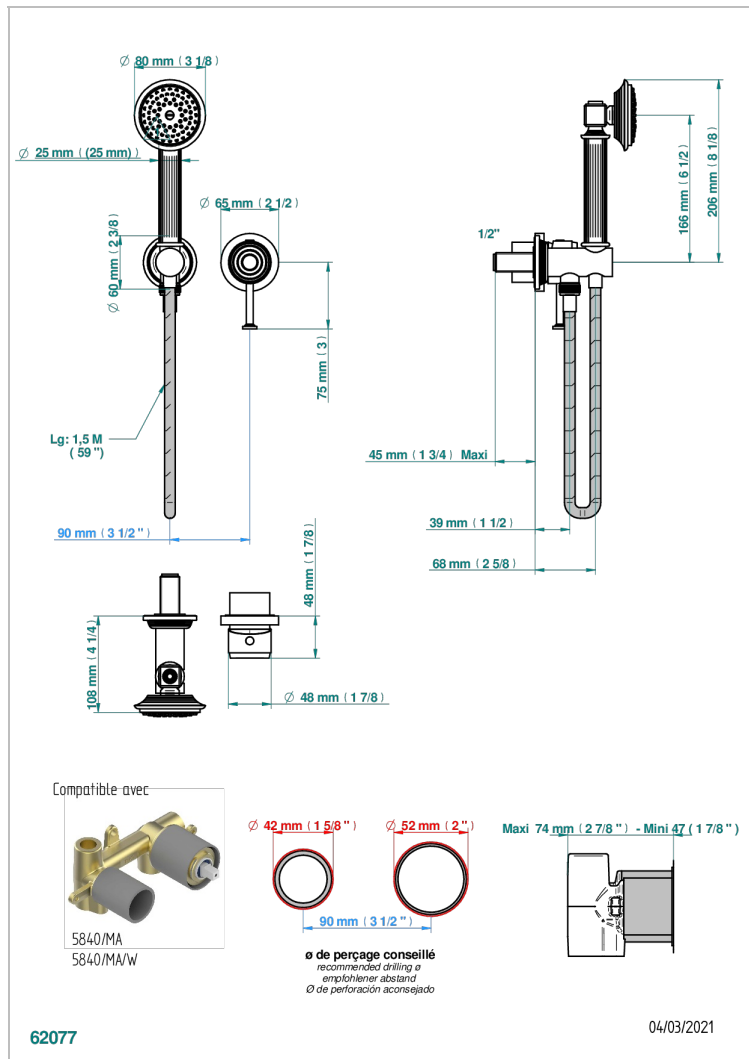

# GRAND CENTRAL WITH BLACK ONYX LEVER HANDLES

U9N-6561B

Trim only for wall mixer with complete handshower on hook

## CHARACTERISTIC

- Grand central with black onyx lever handles
- Trim only for wall mixer with complete handshower on hook

## RELATED SKU'S

- Ref. G00-5840/MA Rough parts for concealed wall-mounted mixer with 1/2" outlet