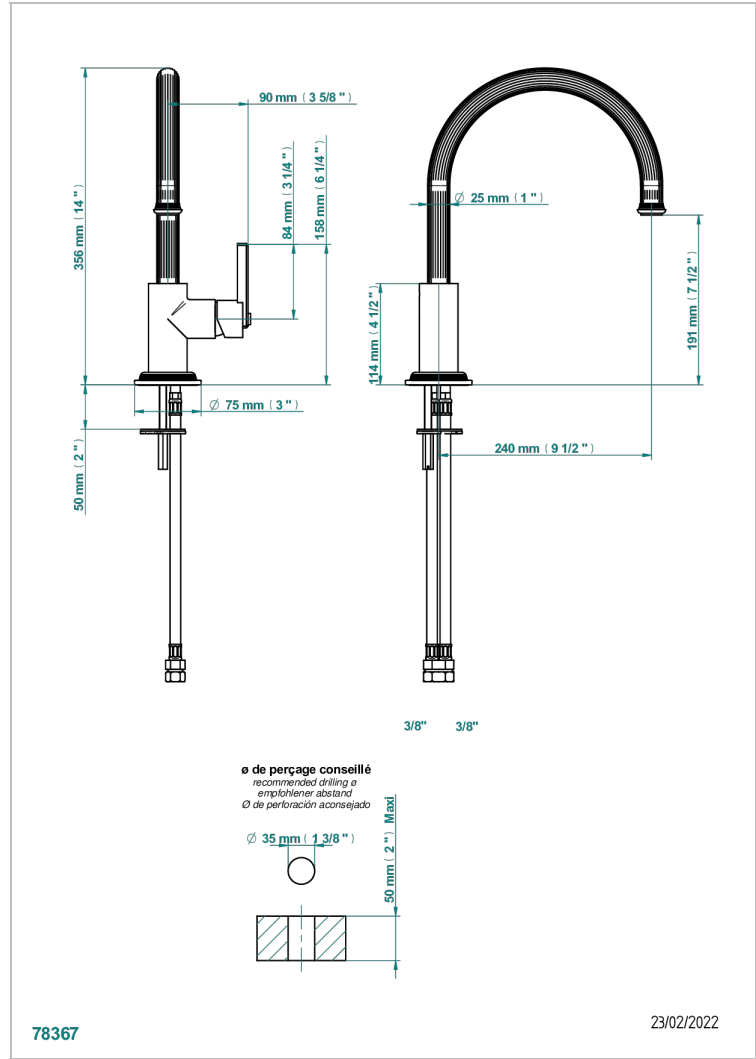

# GRAND CENTRAL WITH BLACK ONYX LEVER HANDLES

U9N-6181N/US

Single hole kitchen faucet with swivel spout

## CHARACTERISTIC

- Grand central with black onyx lever handles
- Single hole kitchen faucet with swivel spout