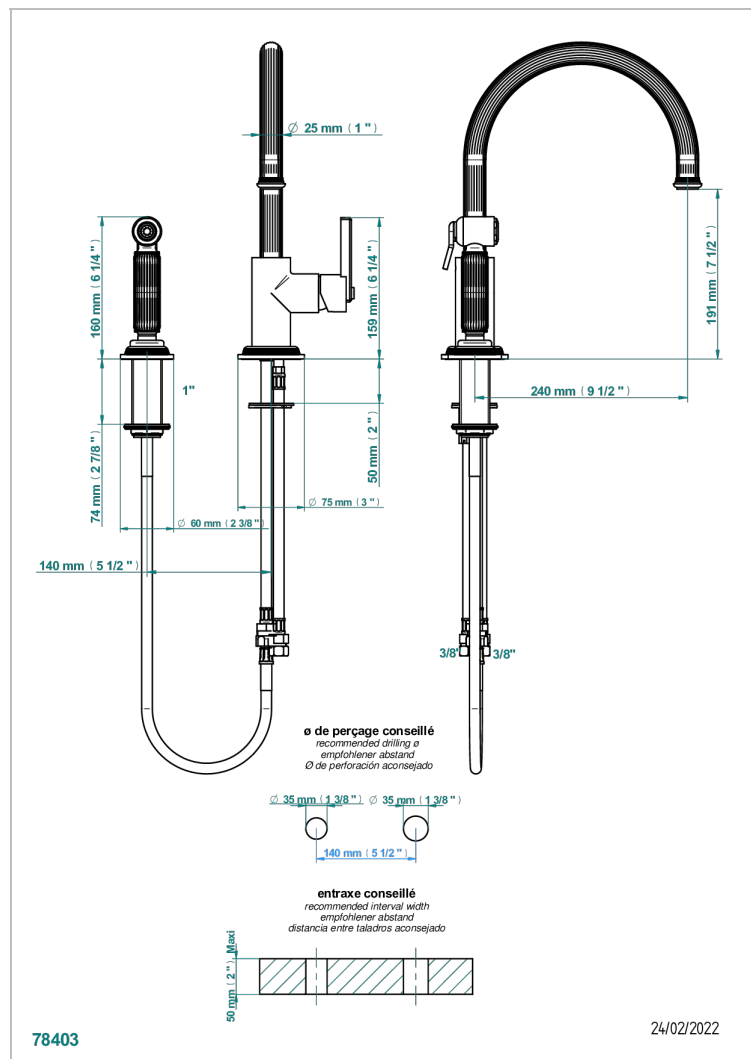

GRAND CENTRAL WITH BLACK ONYX LEVER HANDLES

U9N-6181N/DUS

Single hole mixer with swivel and side spray

CHARACTERISTIC

- Grand central with black onyx lever handles
- Single hole mixer with swivel and side spray

AVAILABLE FINITIONS

Blush PVD - H62
Brass color PVD - H49
Brown bronze color PVD - F33
Chrome polished - A02
Copper antique matt, coated - H07
Gold color PVD - H52

Gold mat - F07
Gold polished - F01
Graphite PVD - H64
Light coated bronze - D01
Matt Umber PVD - H67
Matt blush PVD - H60

Matt brass color PVD - H50
Matt brown bronze color PVD - F34
Matt chrome (American satin) - C02
Matt gold color PVD - H53
Matt graphite PVD - H65
Matt nickel (American satin) - C01

Matt nickel color PVD - H56
Nickel antique / Sovereign - H28
Nickel color PVD - H55
Nickel polished - B01
Silver polished, antique - H03
Soft gold - F30