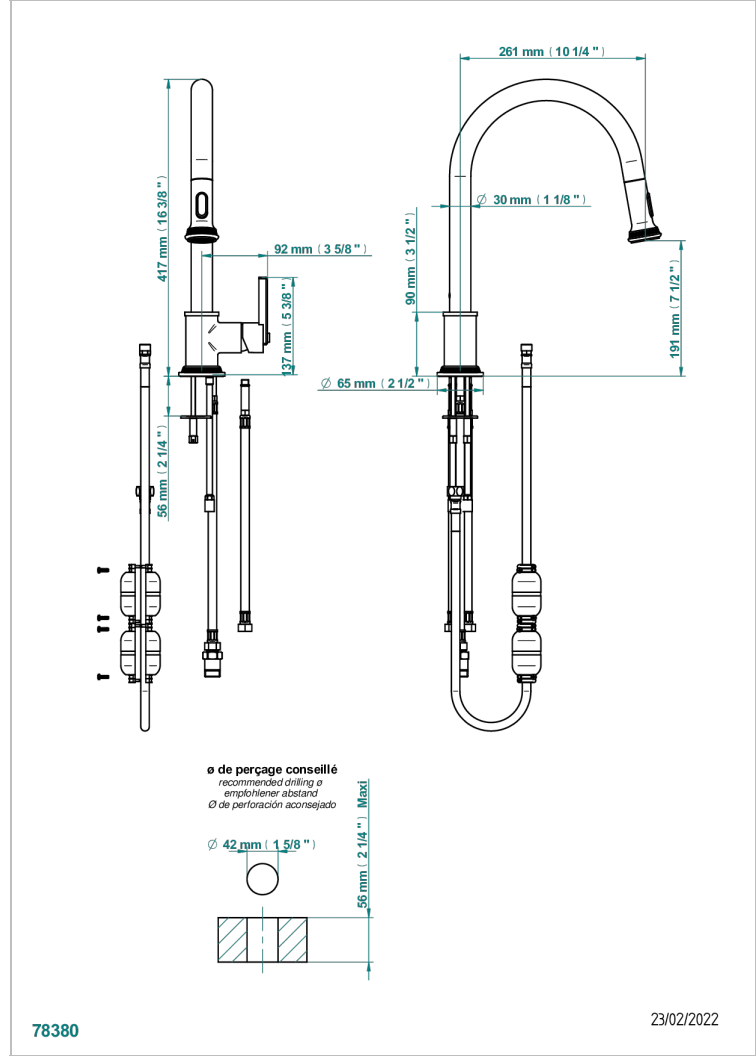

# GRAND CENTRAL WITH BLACK ONYX LEVER HANDLES

U9N-6181D/US

Single hole pull out kitchen Faucet

## CHARACTERISTIC

- Grand central with black onyx lever handles
- Single hole pull out kitchen Faucet