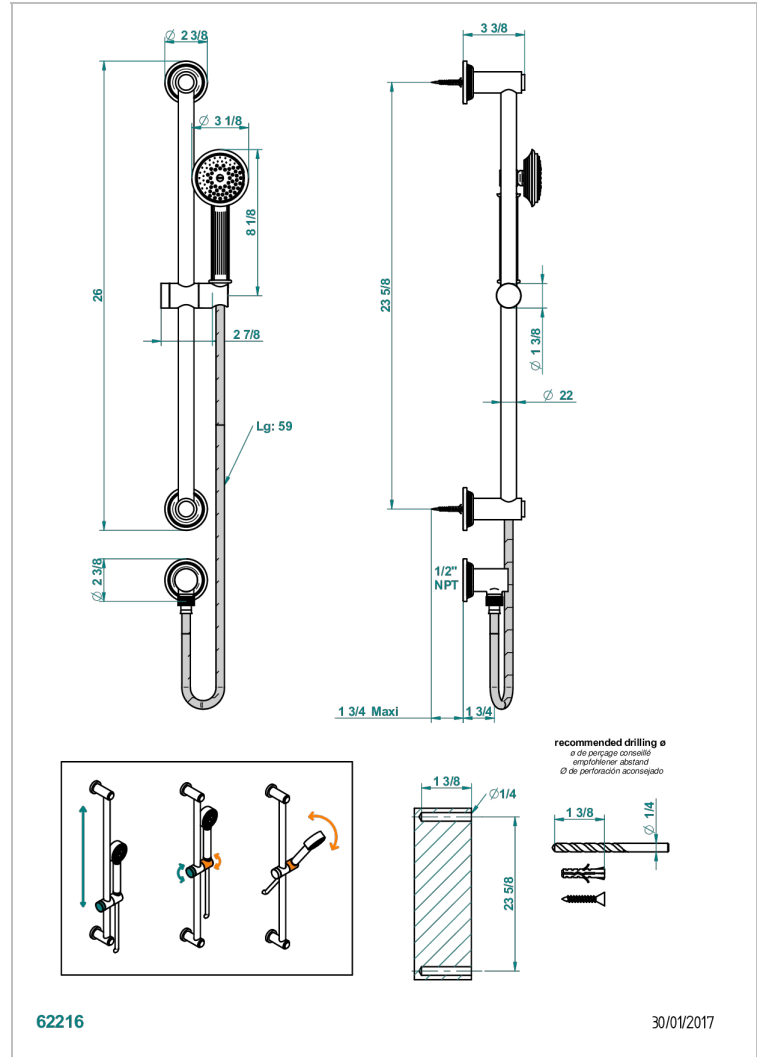

GRAND CENTRAL WITH BLACK ONYX LEVER HANDLES

U9N-58/US

Slide bar with handsower and elbow

CHARACTERISTIC

- Grand central with black onyx lever handles
- Slide bar with handsower and elbow

AVAILABLE FINITIONS