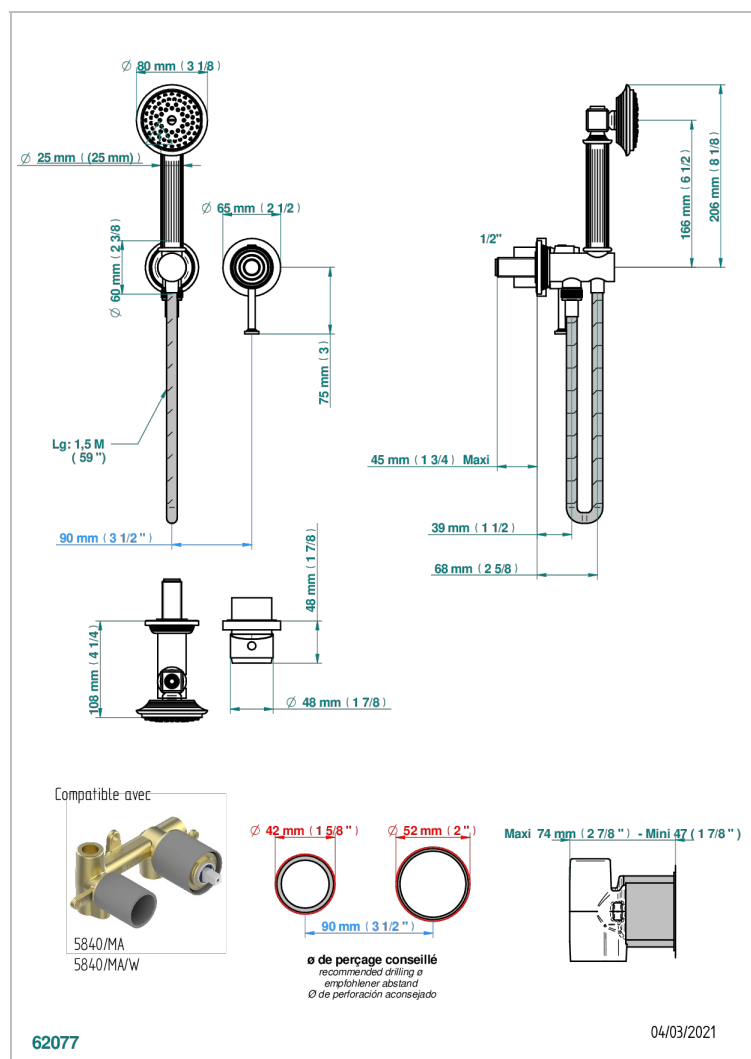

# GRAND CENTRAL WITH BLACK ONYX CROSS HANDLES

U9M-6561B

Trim only for wall mixer with complete handshower on hook

## CHARACTERISTIC

- Grand central with black onyx cross handles
- Trim only for wall mixer with complete handshower on hook

## RELATED SKU'S

- Ref. G00-5840/MA Rough parts for concealed wall-mounted mixer with 1/2" outlet