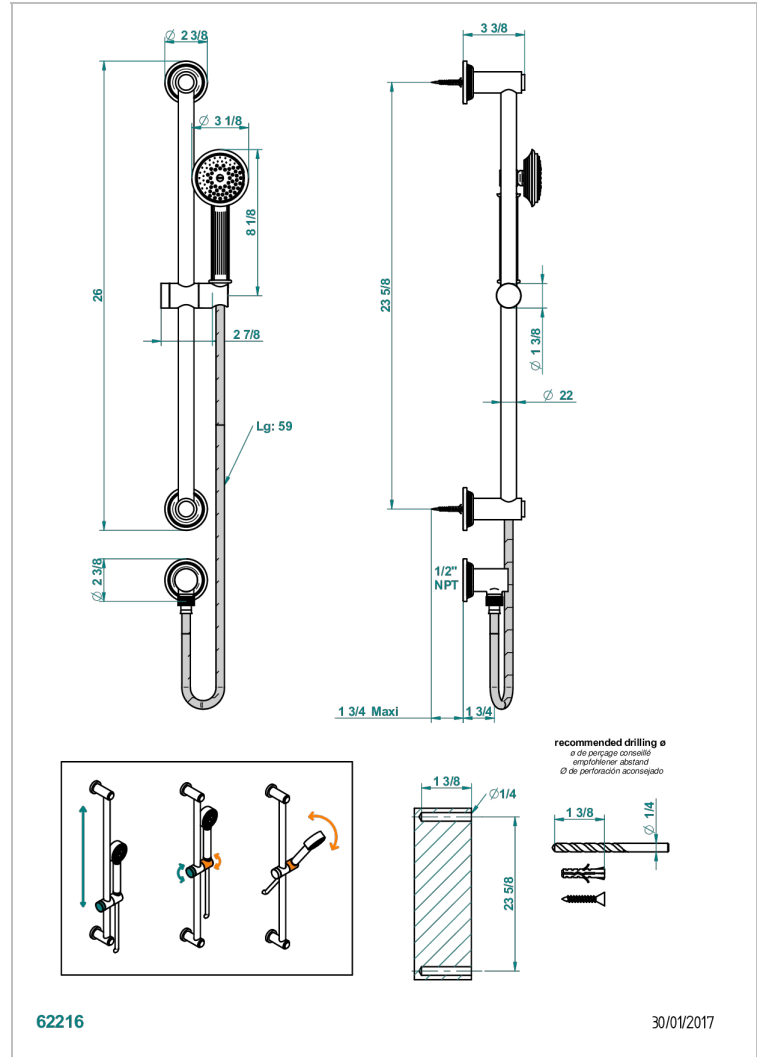

# GRAND CENTRAL WITH BLACK ONYX CROSS HANDLES

U9M-58/US

Slide bar with handsower and elbow

## CHARACTERISTIC

- Grand central with black onyx cross handles
- Slide bar with handsower and elbow