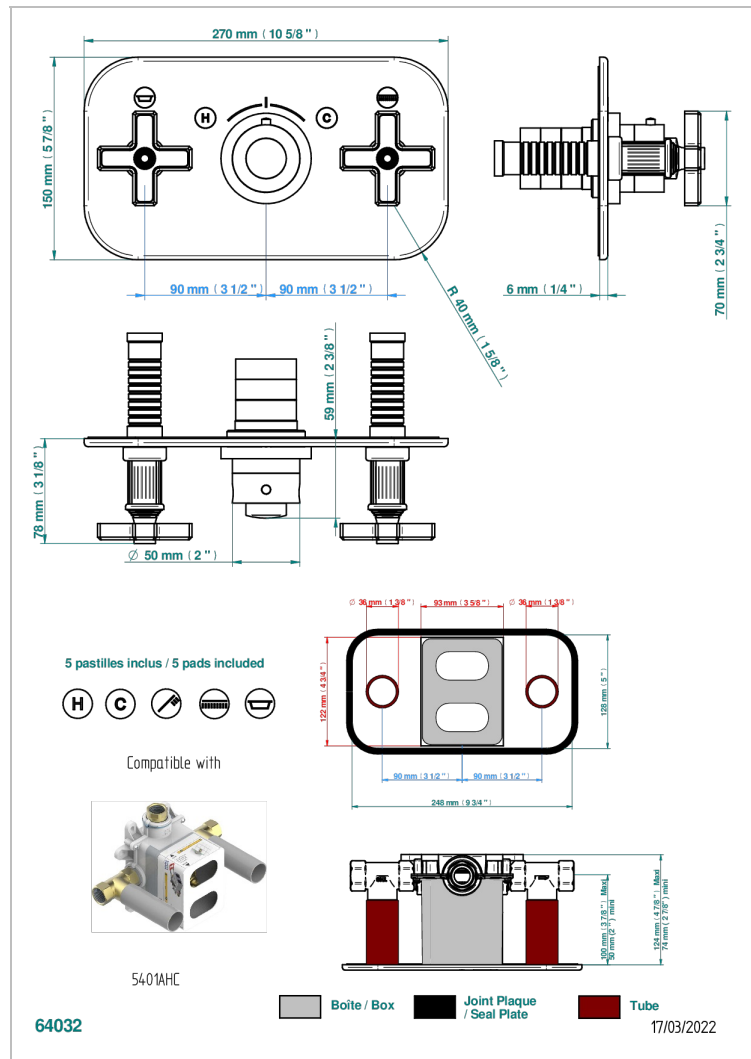

GRAND CENTRAL WITH BLACK ONYX CROSS HANDLES

U9M-5401BEH

Trim for thermostatic mixer with 2 valves item to be installed horizontal . to adapt on 5 401AHC or 5 401AHM

CHARACTERISTIC

- Grand central with black onyx cross handles
- Trim for thermostatic mixer with 2 valves item to be installed horizontal . to adapt on 5 401AHC or 5 401AHM

RELATED SKU'S

- Ref. G00-5401AHC 3/4" THG thermostat, 60 l/mn with two valves with wax cartridge delivered with a built-in box, without trim - to be installed horizontal (for installation with cross handle)
- Ref. G00-5401AHM 3/4" THG thermostat, 60 l/mn with two valves with wax cartridge delivered with a built-in box, without trim - to be installed horizontal (for installation with lever handle)