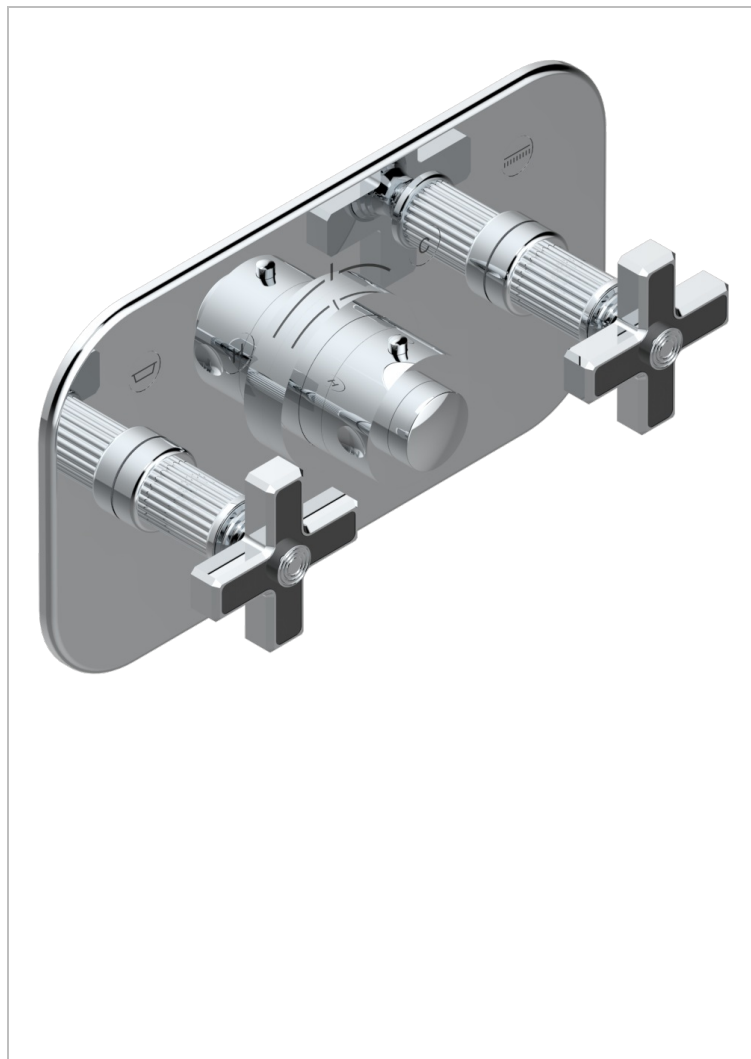

GRAND CENTRAL WITH BLACK ONYX CROSS HANDLES

U9M-5401BEH

Trim for thermostatic mixer with 2 valves item to be installed horizontal . to adapt on 5 401AHC or 5 401AHM

CHARACTERISTIC

- Grand central with black onyx cross handles
- Trim for thermostatic mixer with 2 valves item to be installed horizontal . to adapt on 5 401AHC or 5 401AHM

RELATED SKU'S

- Ref. G00-5401AHC 3/4" THG thermostat, 60 l/mn with two valves with wax cartridge delivered with a built-in box, without trim - to be installed horizontal (for installation with cross handle)
- Ref. G00-5401AHM 3/4" THG thermostat, 60 l/mn with two valves with wax cartridge delivered with a built-in box, without trim - to be installed horizontal (for installation with lever handle)